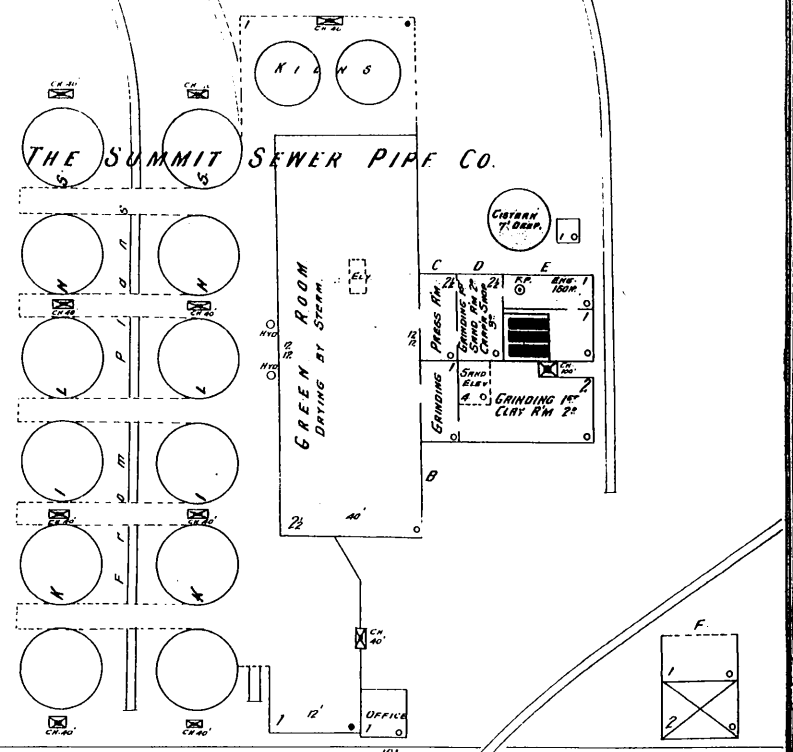

NIGHT WATCHMAN RHEIN. WATCHMAN  
TANK OFFICER CLARA. J. STATIONS  
POWER AND HEAT STEAM. FUEL COAL  
1007 1/2 HOSE IN KILN S.W.E.D.

THE PIONEER POLE & SHaft CO  
NIGHT WATCHMAN, PNEUMATIC CLOCK  
STATIONS. HEAT STEAM  
FUEL COAL WASTE - LIGHTS ELECTRIC  
117 1/2 HOSE AND TO VERT PIPE.

E. MILLER AV.

THE STANDARD TABLE OIL CLOTH CO. FACTORY

THE KYLE MFG CO  
SAW & SUCKER ROD MILL

STEINER AV

Scale of Feet.