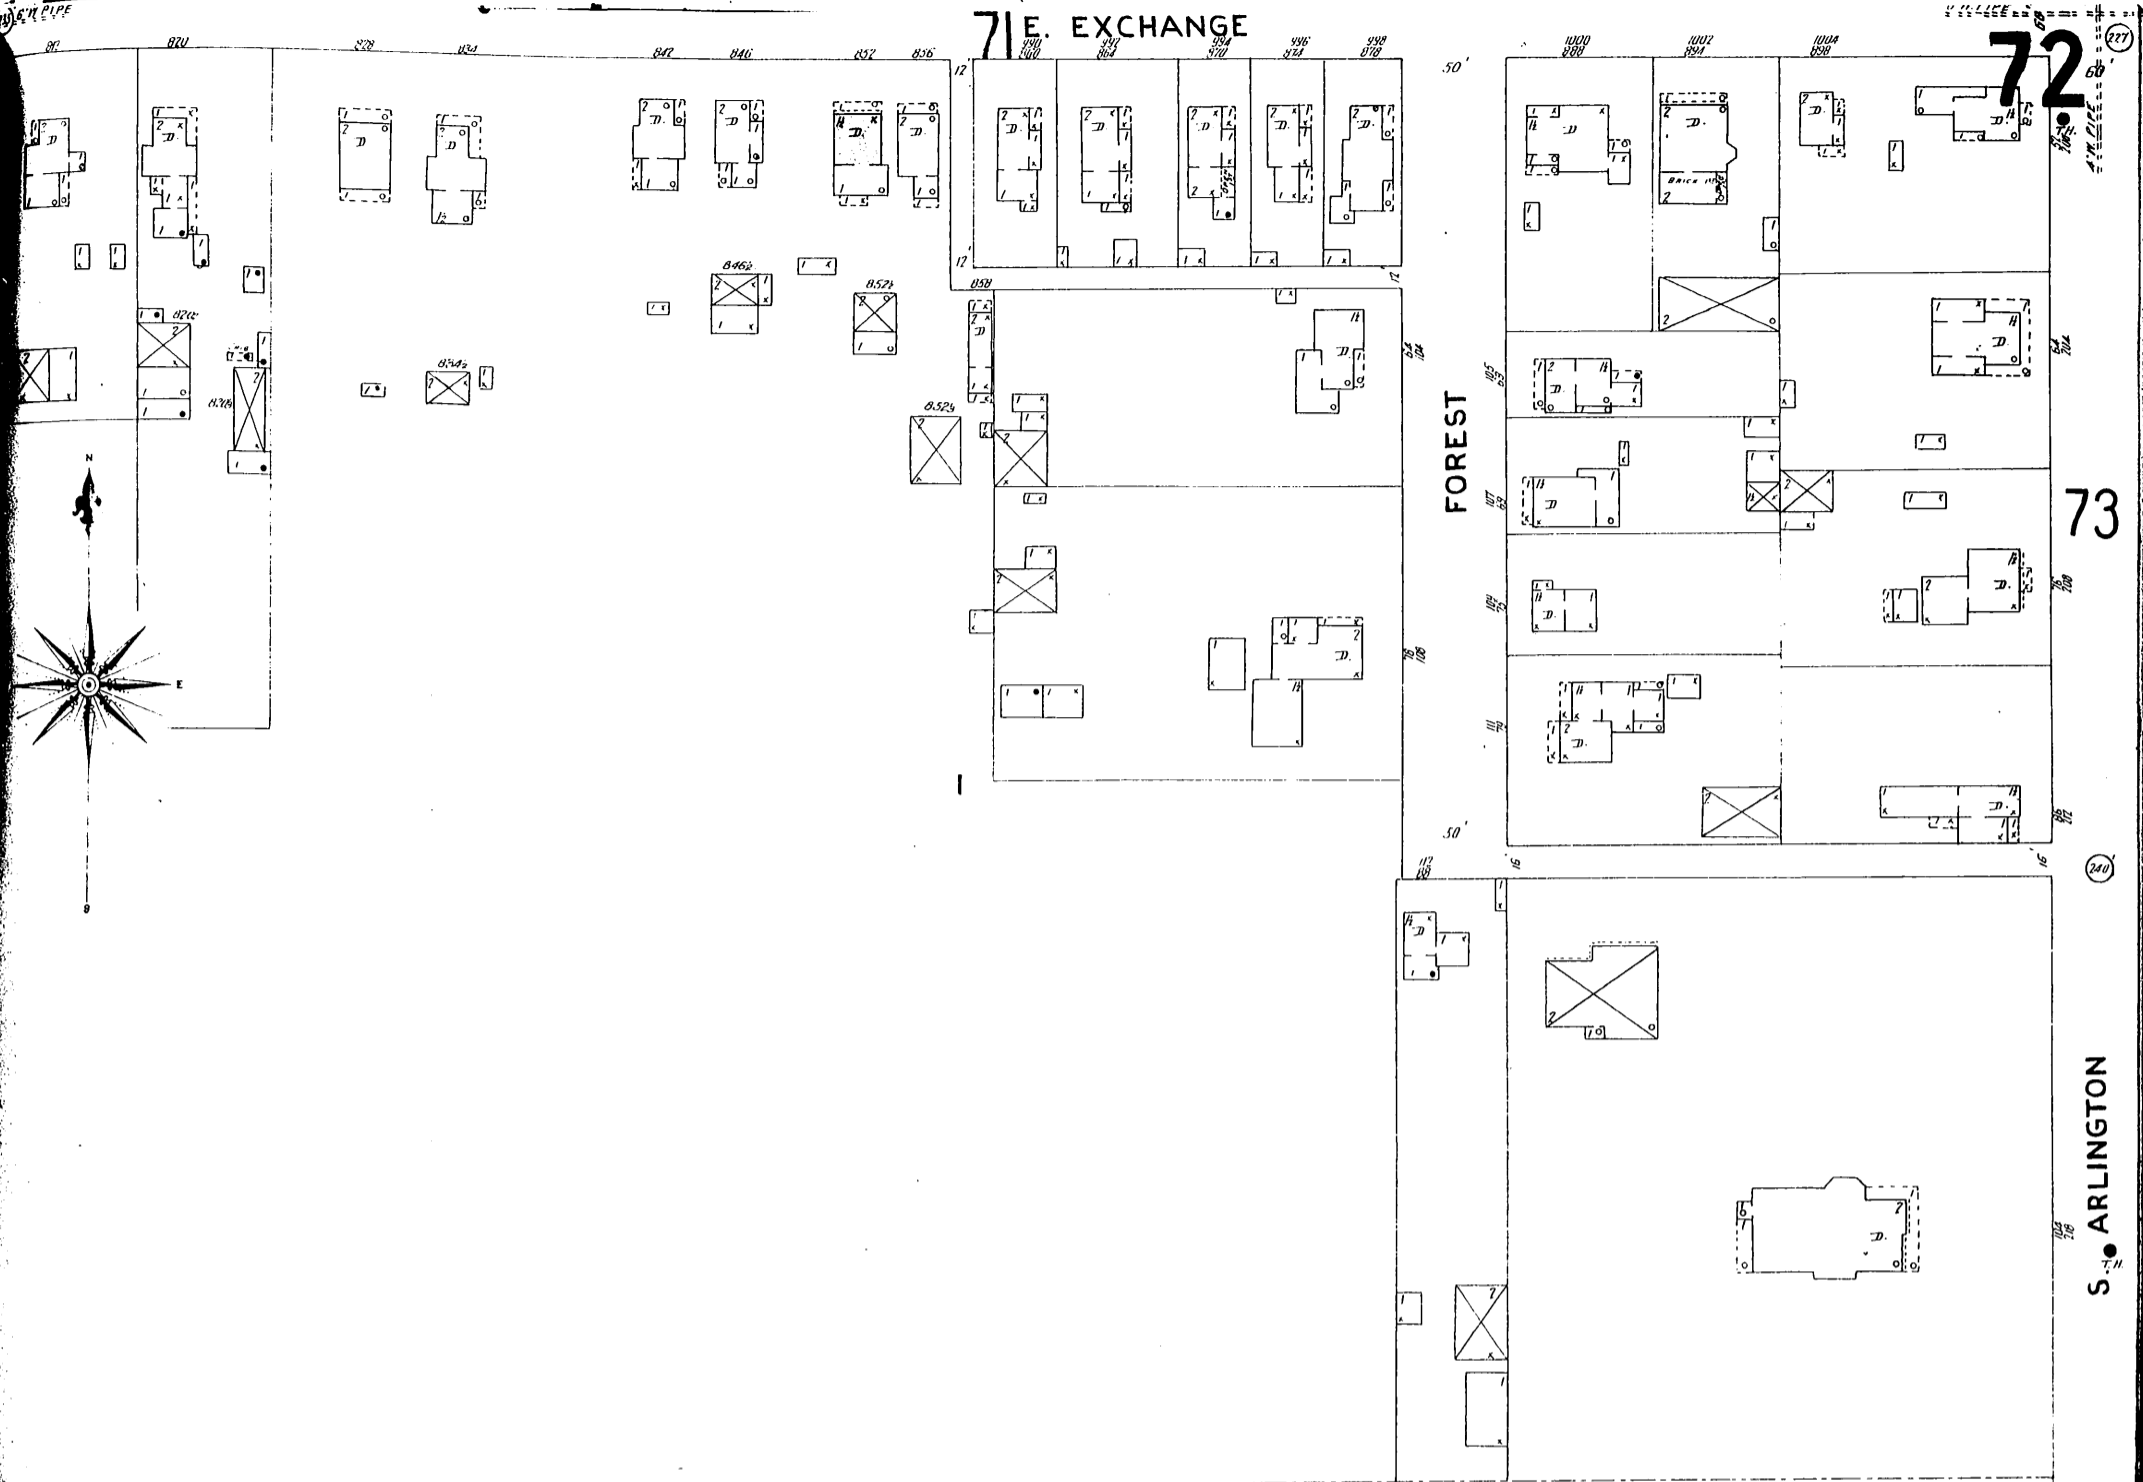

71 E. EXCHANGE

72

73

S. ARLINGTON

74

JOHNSON 0

Intervening space 60 FT
 Total distance from E. Exchange to Johnson Sts. is 1251 Feet