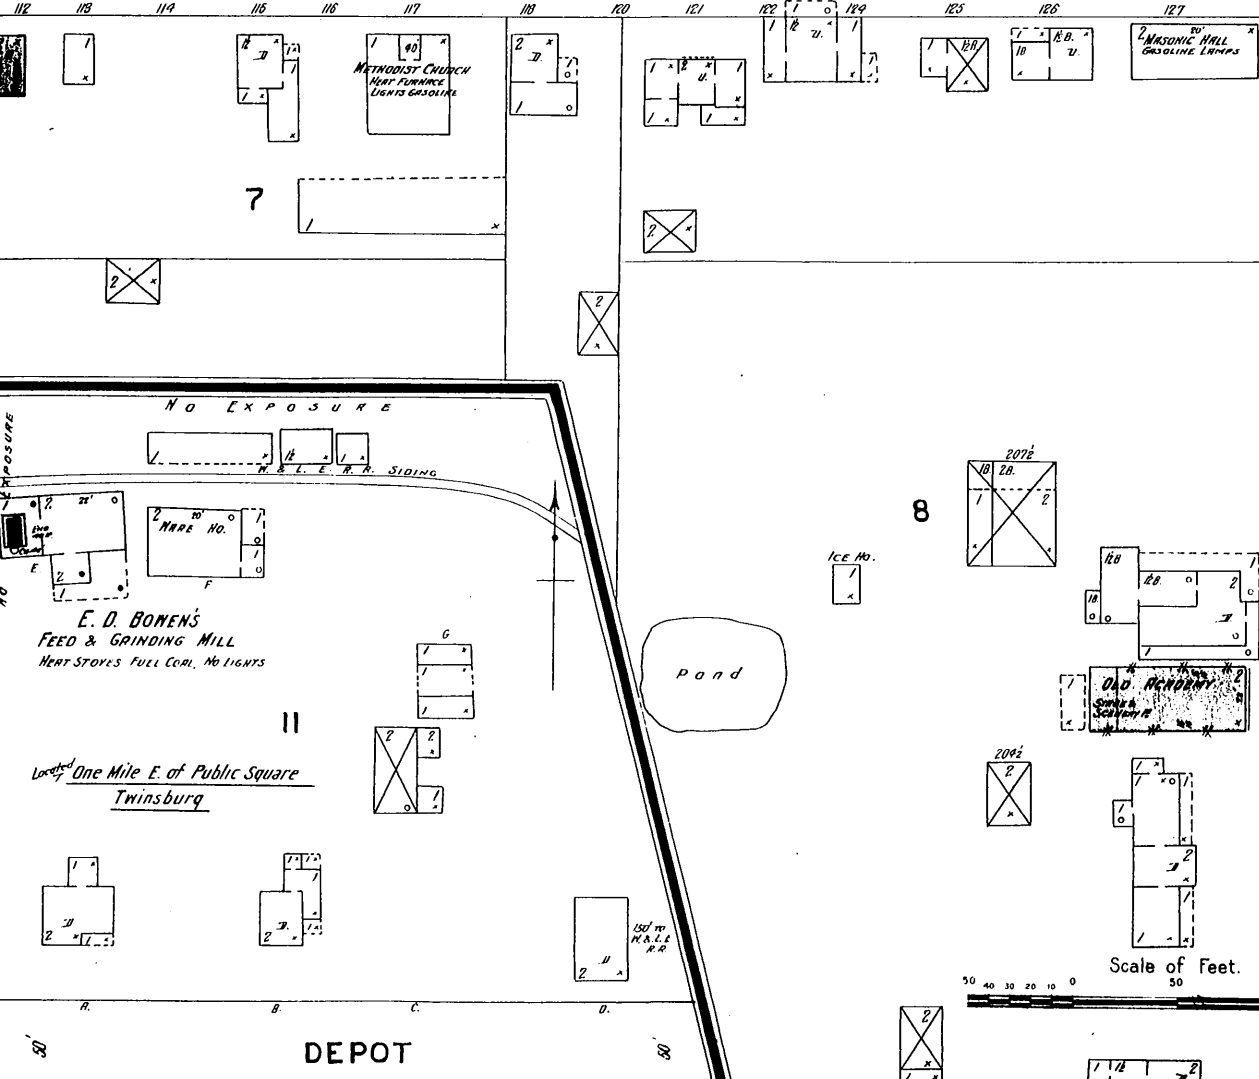

BEDFORD ROAD

SOLIN ROAD

AT TWINSBURG

21 Miles N. of Akron

Population 300, Prevailing Winds S. N.
Lights Gasoline, No Fire Protection
Water Supply from Private Wells
and Cisterns, Grades Level

PUBLIC SQUARE

DEPOT

AURORA ROAD

HUDSON ROAD

MACEDONIA ROAD

Scale of Feet. 0 10 20 30 40 50 100

NO EXPOSURE
H. & L. E. R. R. SIDING
E. D. BONENS
FEED & GRINDING MILL
HEAT STOVES FULL COAL, NO LIGHTS
One Mile E. of Public Square
Twinsburg