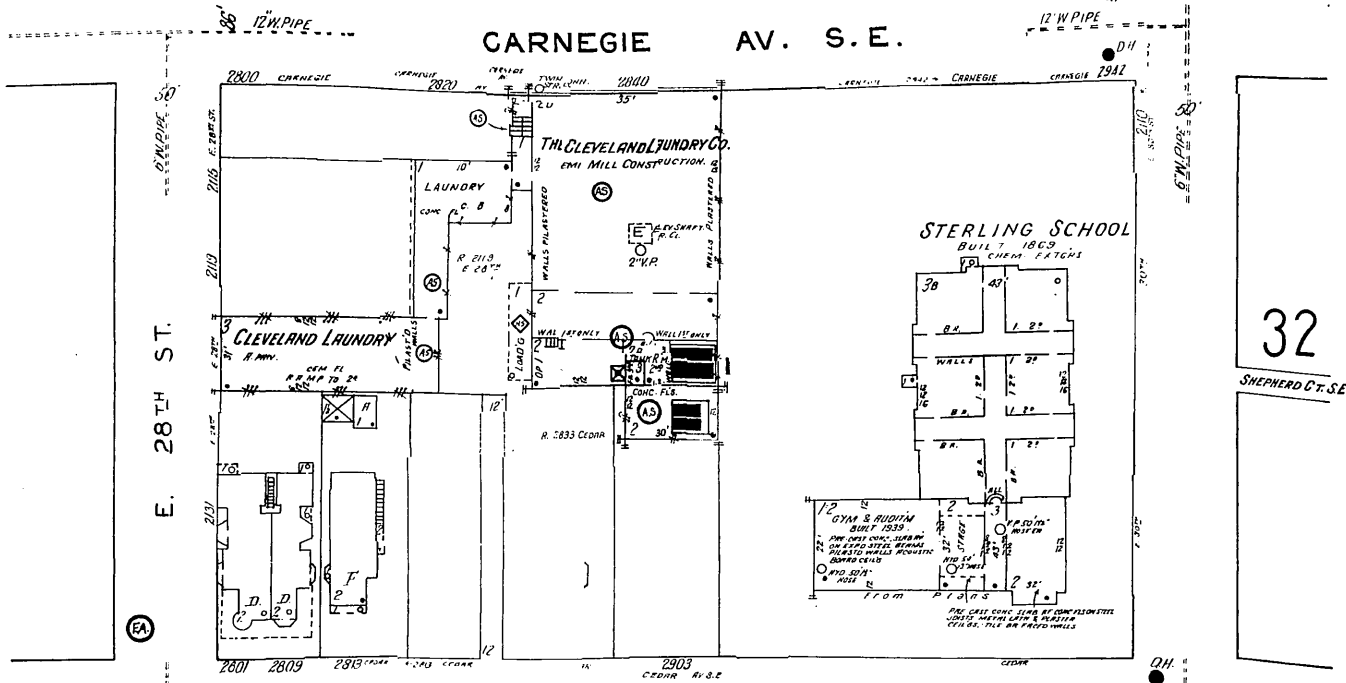

32
SHEPHERD CT. S.E.

E. 30TH ST.
BLAIR CT. S.E.

33

44
E. 29th St.