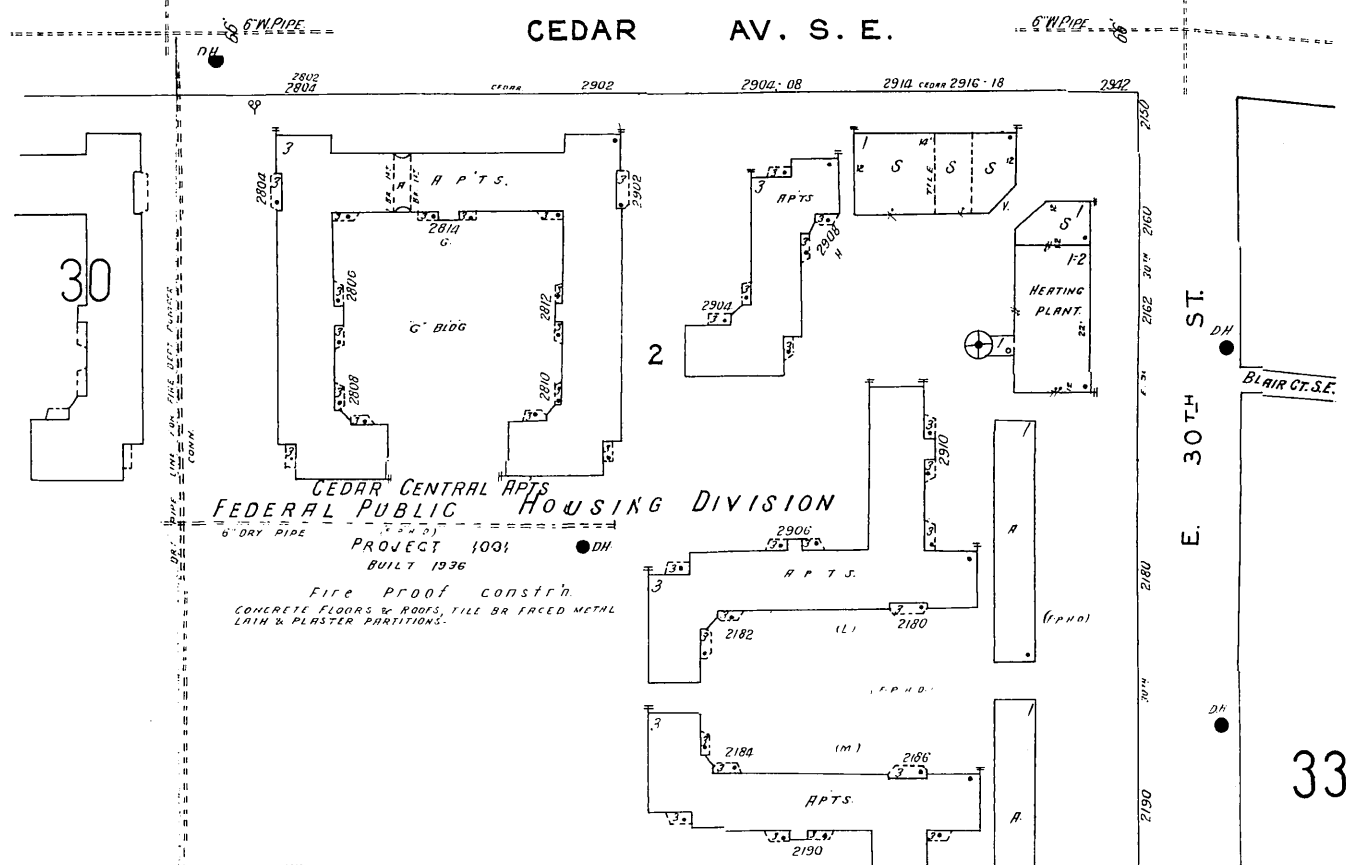

32
SHEPHERD CT. S.E.

E. 30TH ST.
BLAIR CT. S.E.

33

44
E. 29th St.