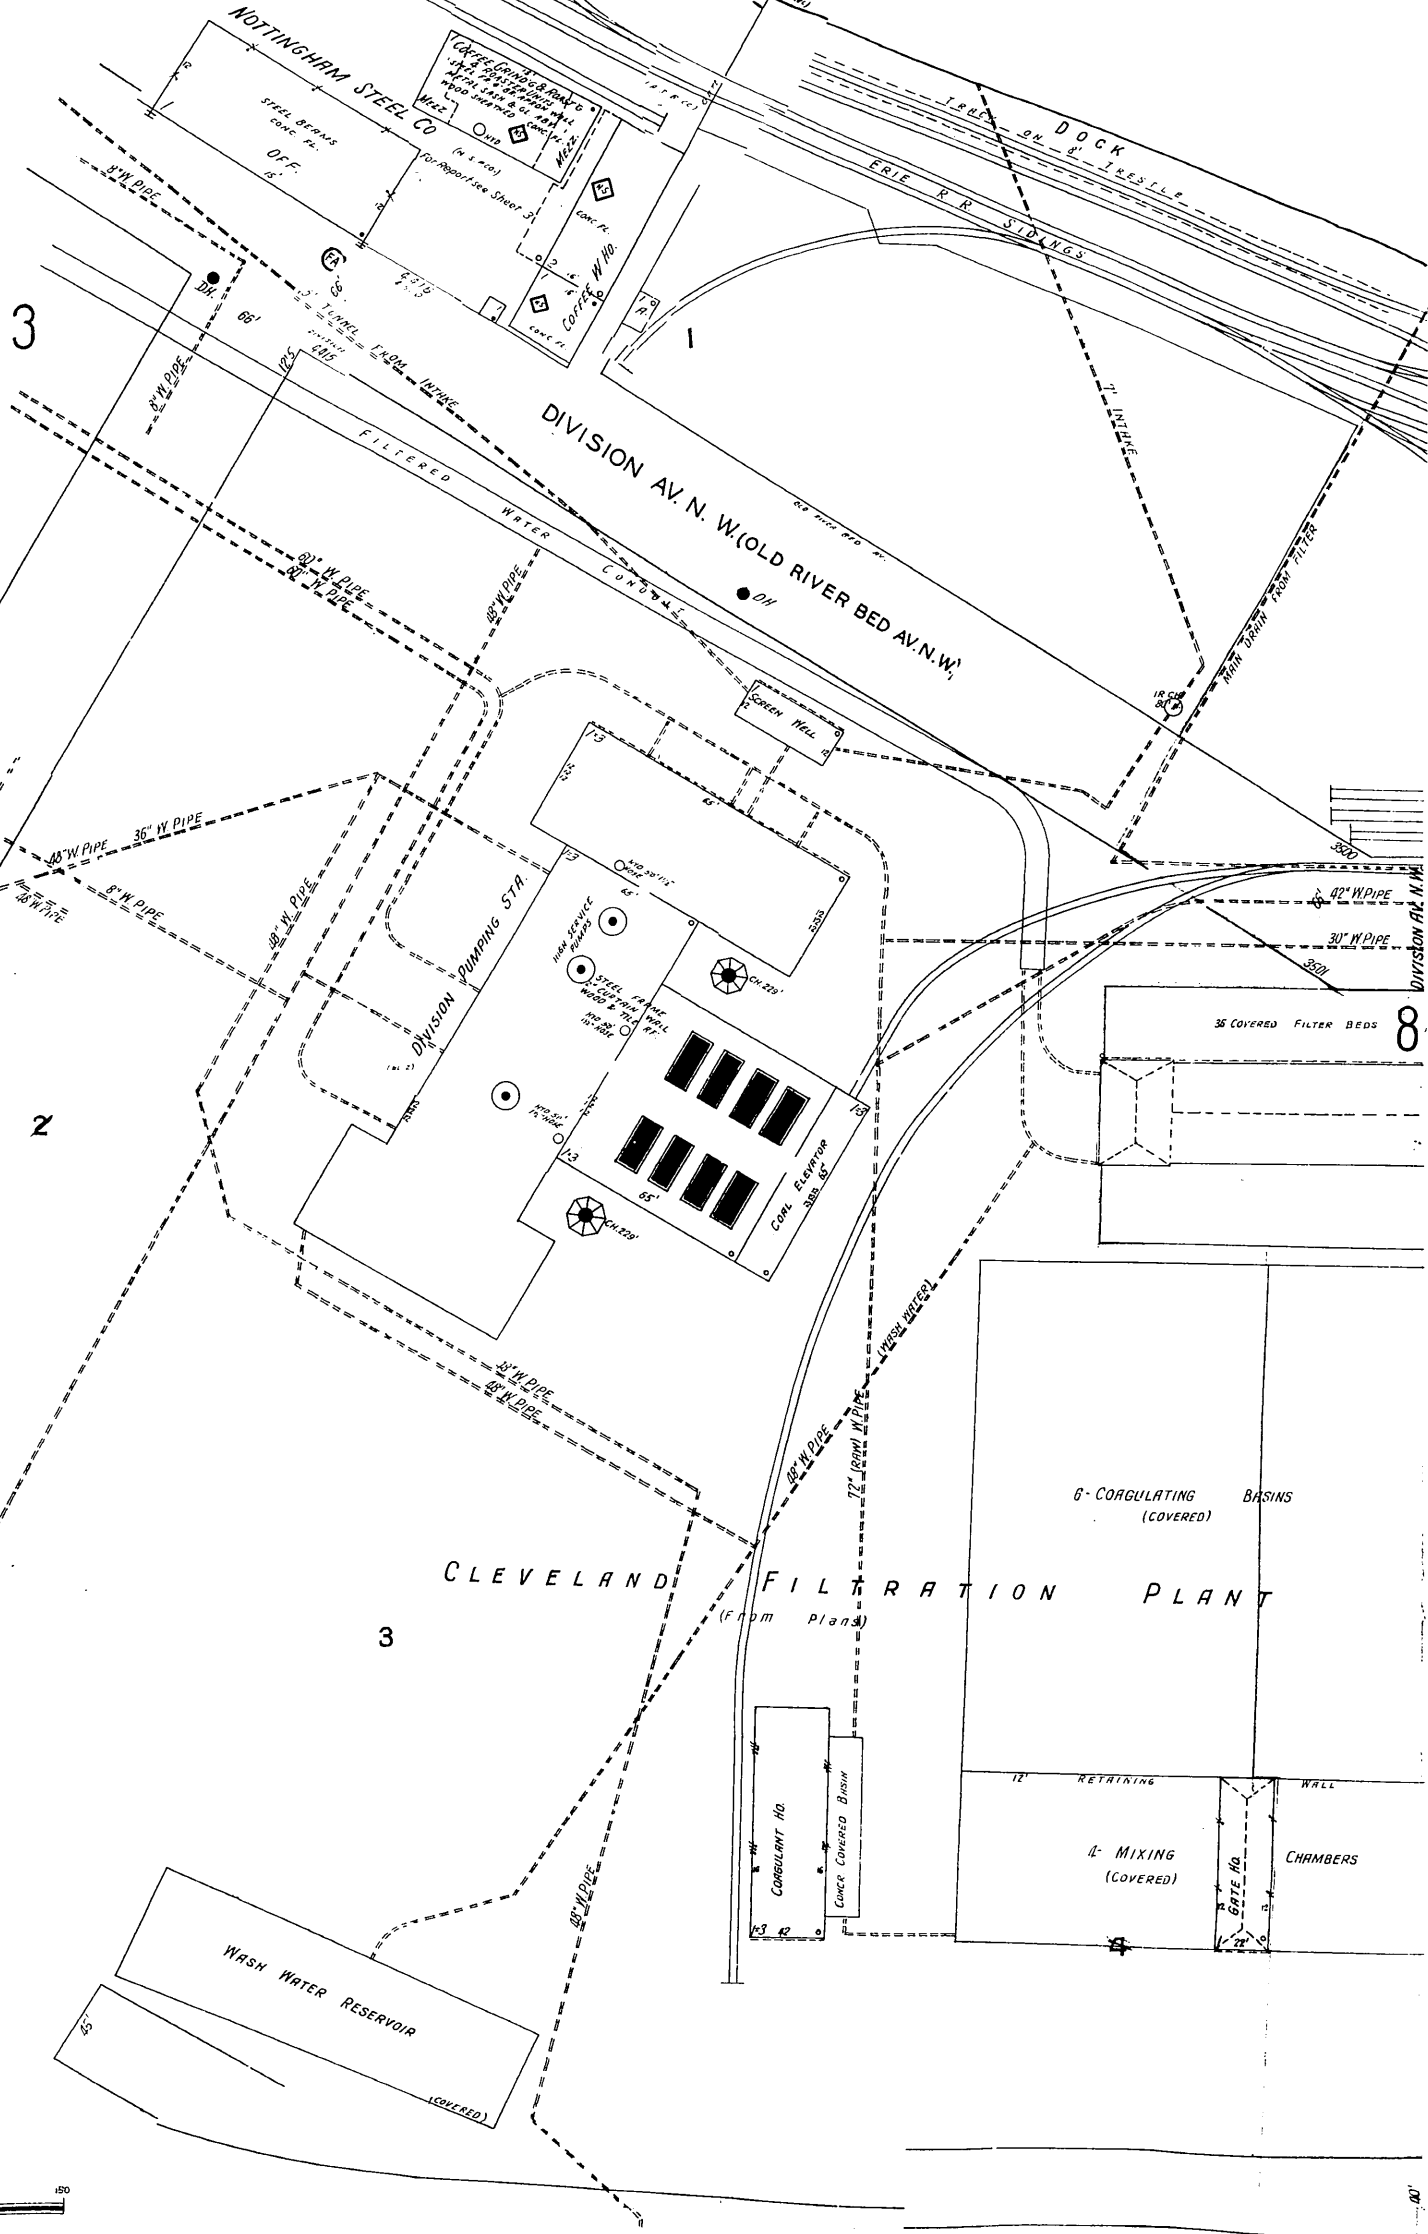

Old River Channel  
(Navigable)

CLEVELAND MEMORIAL SHOREWAY W  
(BULKELEY BLVD. N. W.)