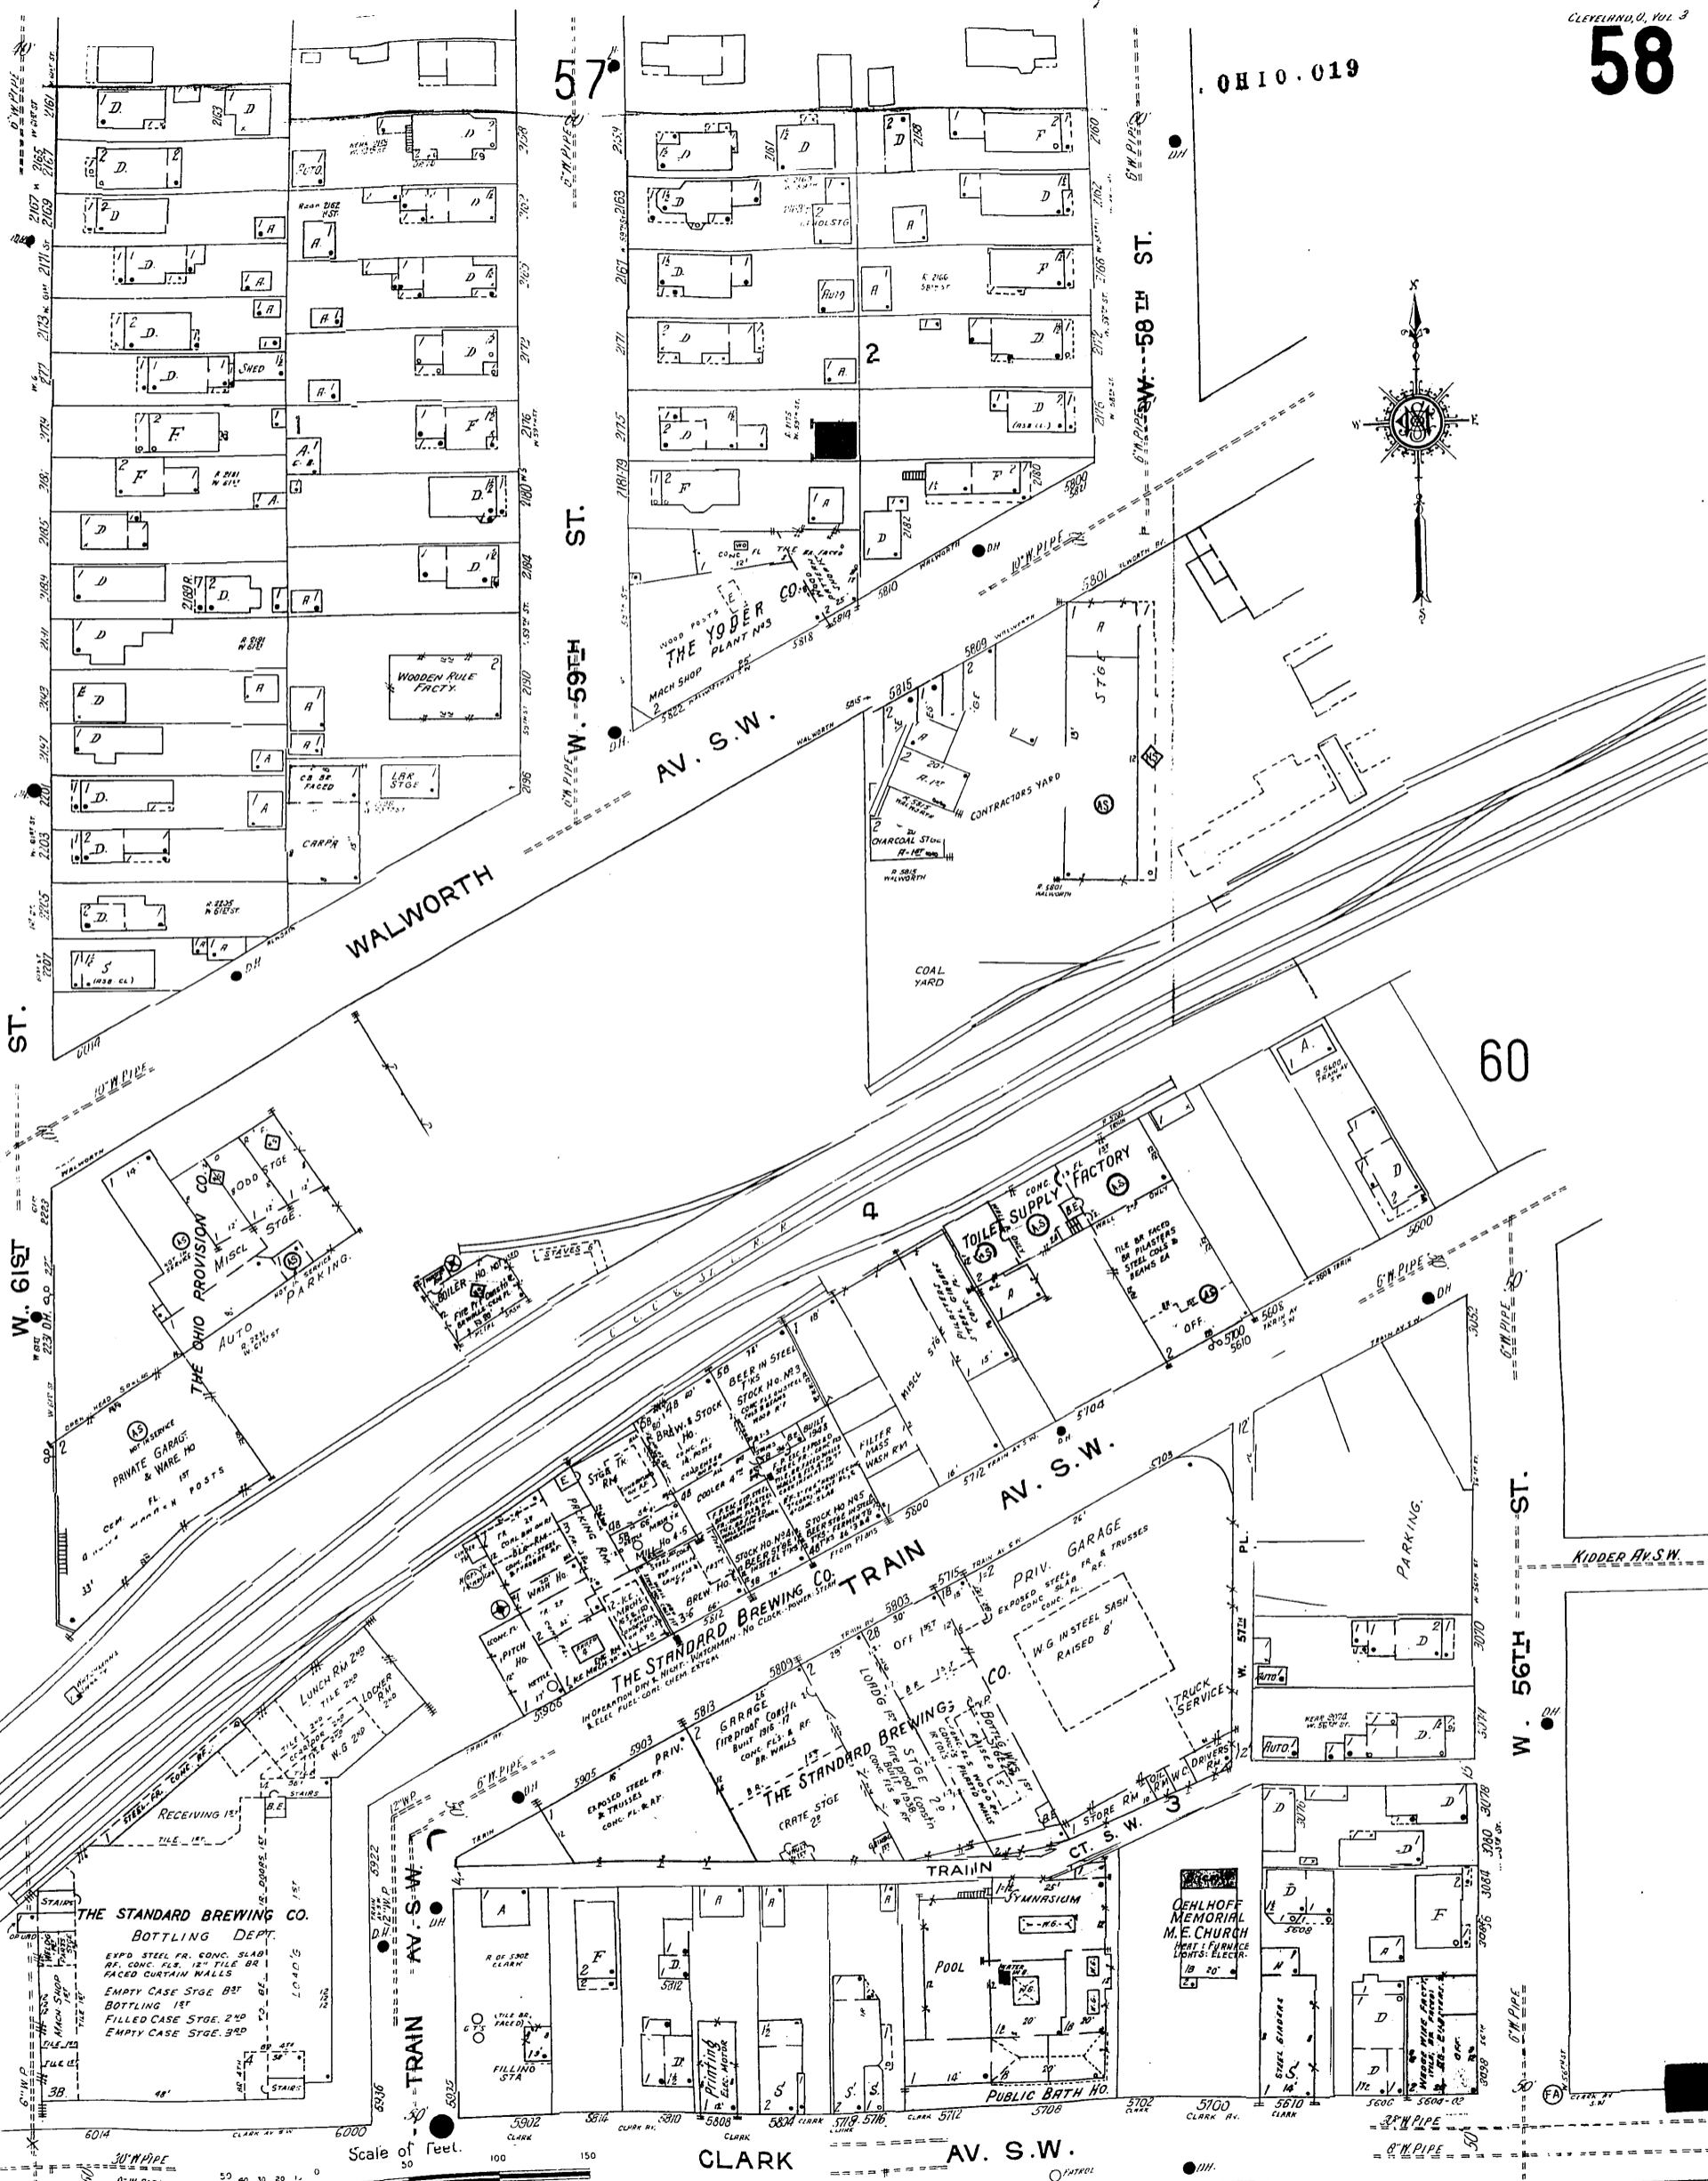

OHIO.019

56

60

W. 61ST

57

ST. W. 59TH

ST. W. 58TH

WALWORTH

AV. S.W.

AV. S.W.

ST. W. 56TH

KIDDER AV. S.W.

THE STANDARD BREWING CO. BOTTLING DEPT.

THE STANDARD BREWING CO. TRAIN

THE STANDARD BREWING CO. CRATE STGE

TOILET SUPPLY CO. FACTORY