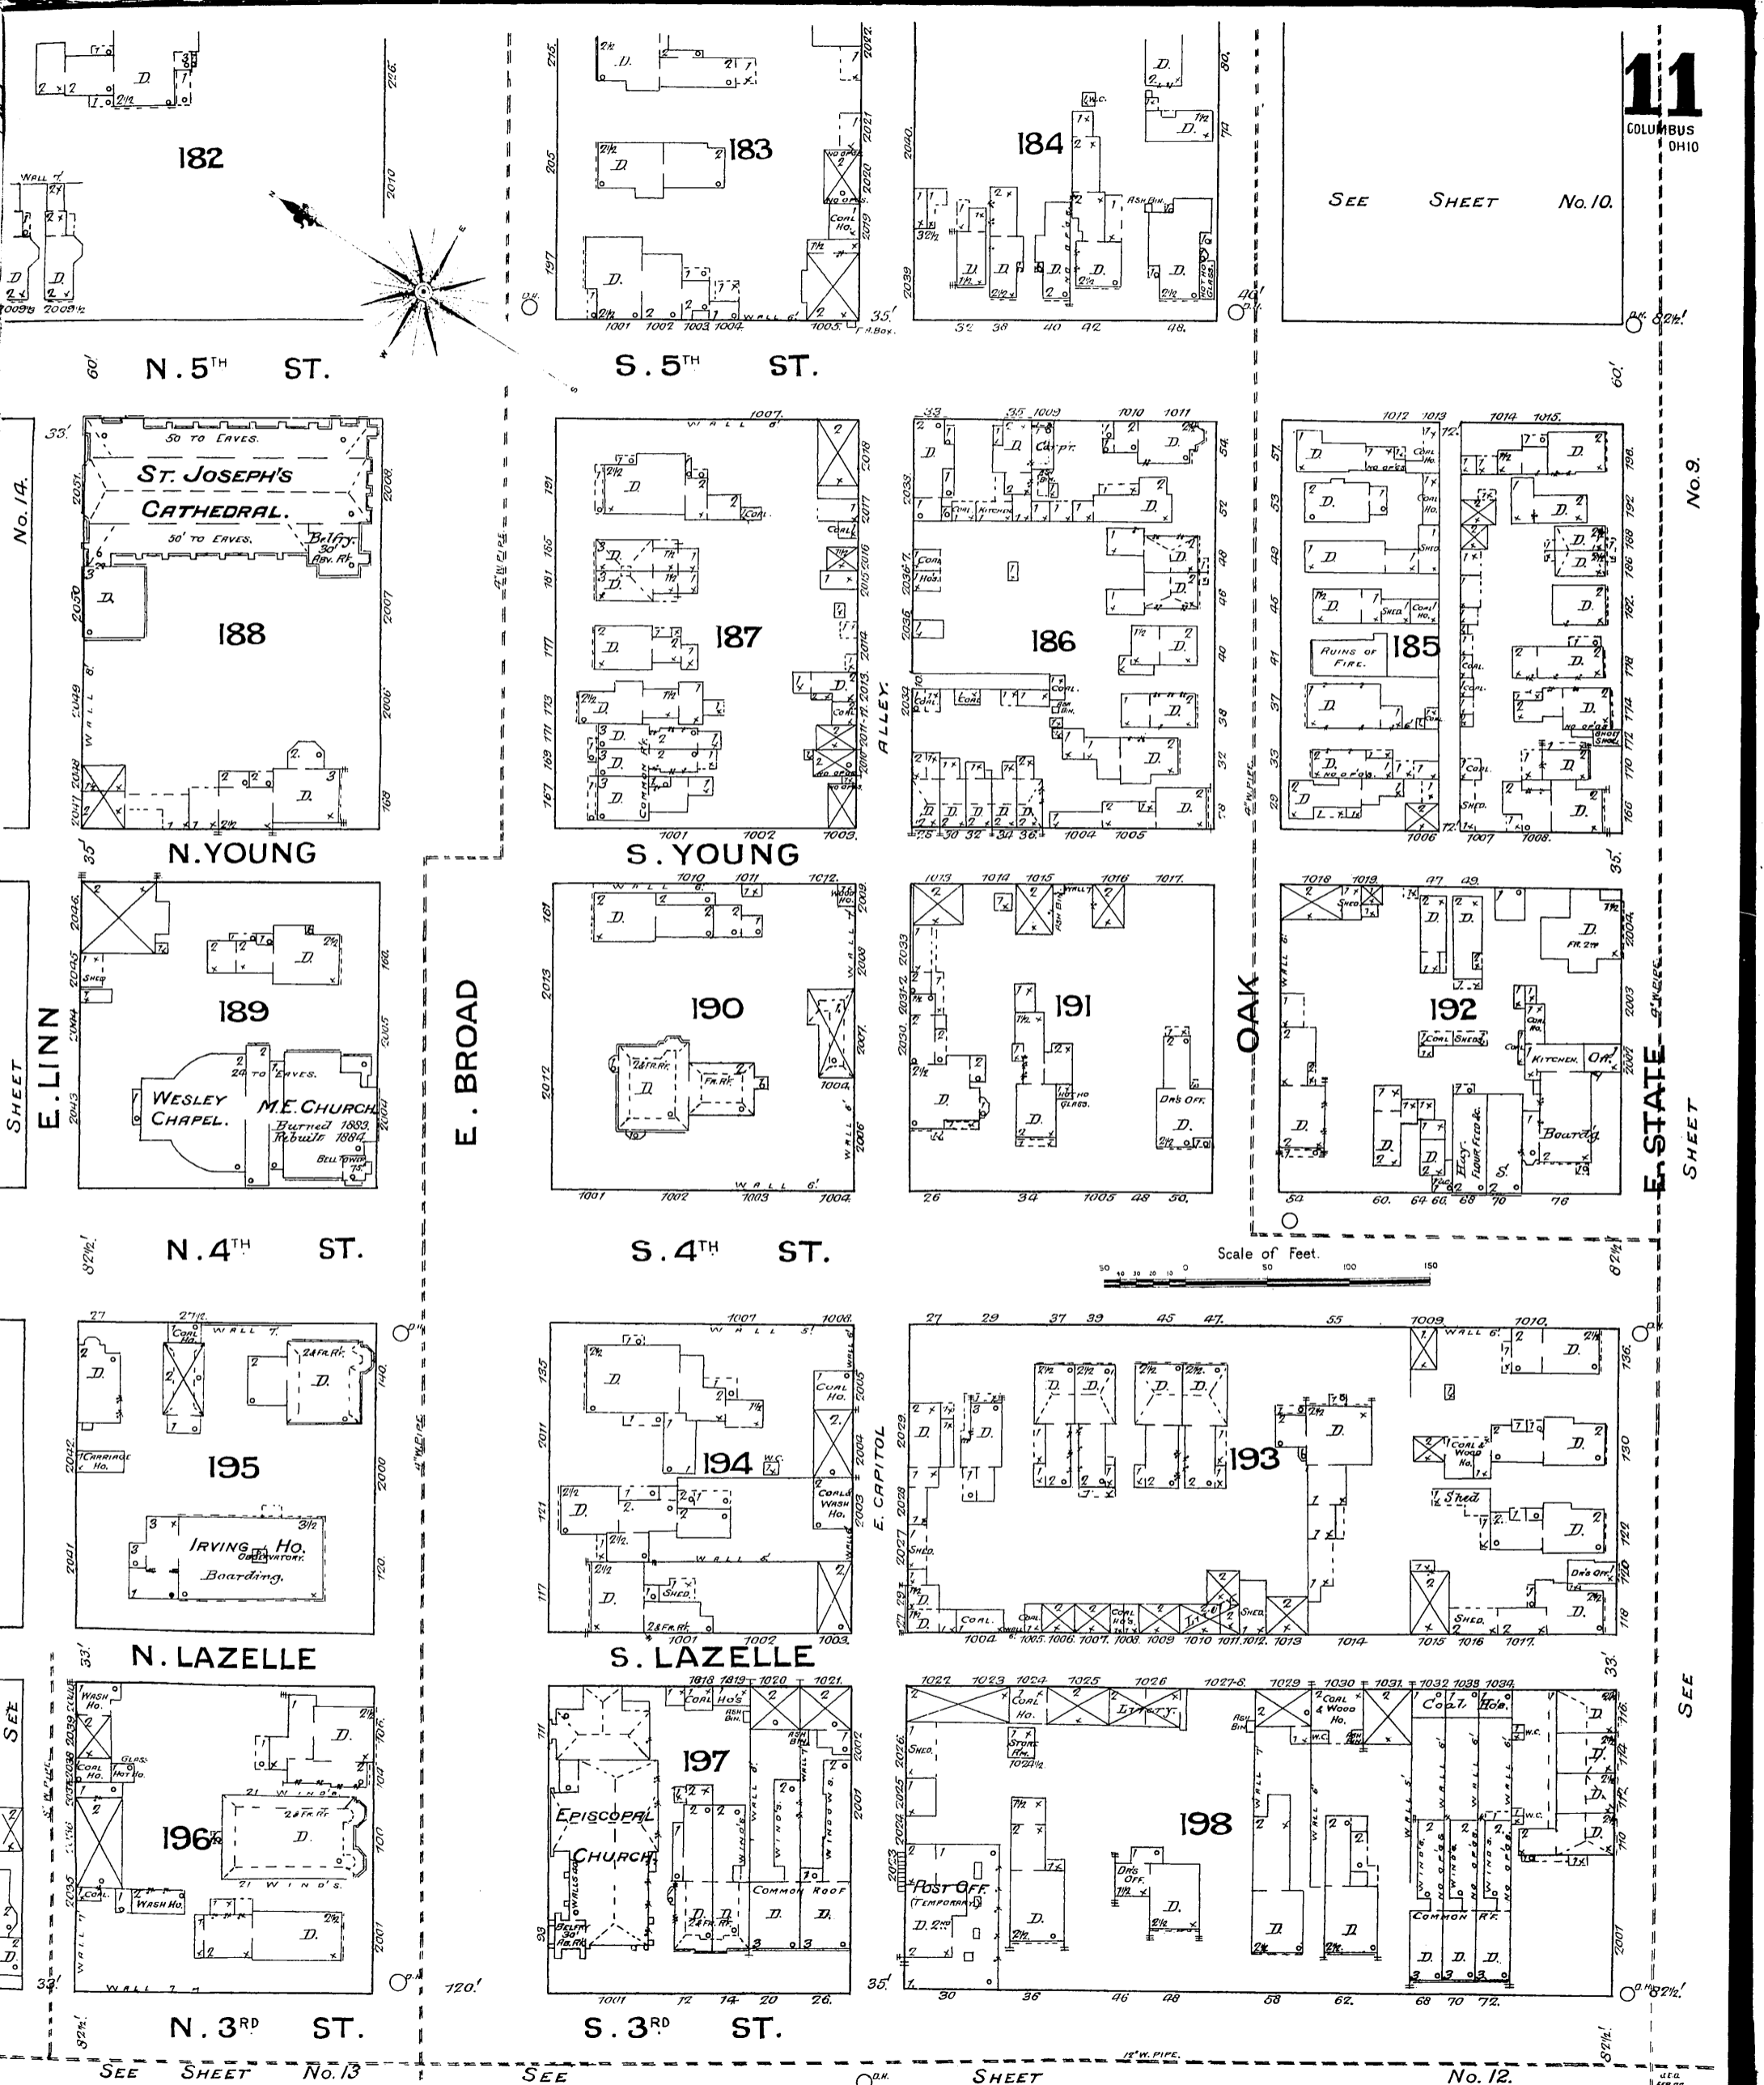

SEE SHEET No. 10.

No. 9.

E. STATE -
SHEET

SHEET

SEE

Scale of Feet.
0 50 100 150

182

183

184

N. 5TH ST.

S. 5TH ST.

St. JOSEPH'S
CATHEDRAL.

188

187

186

185

S. 4TH ST.

195

194

193

N. LAZELLE

S. LAZELLE

196

197

198

N. 3RD ST.

S. 3RD ST.

SEE SHEET No. 13

SEE

SHEET

No. 12.