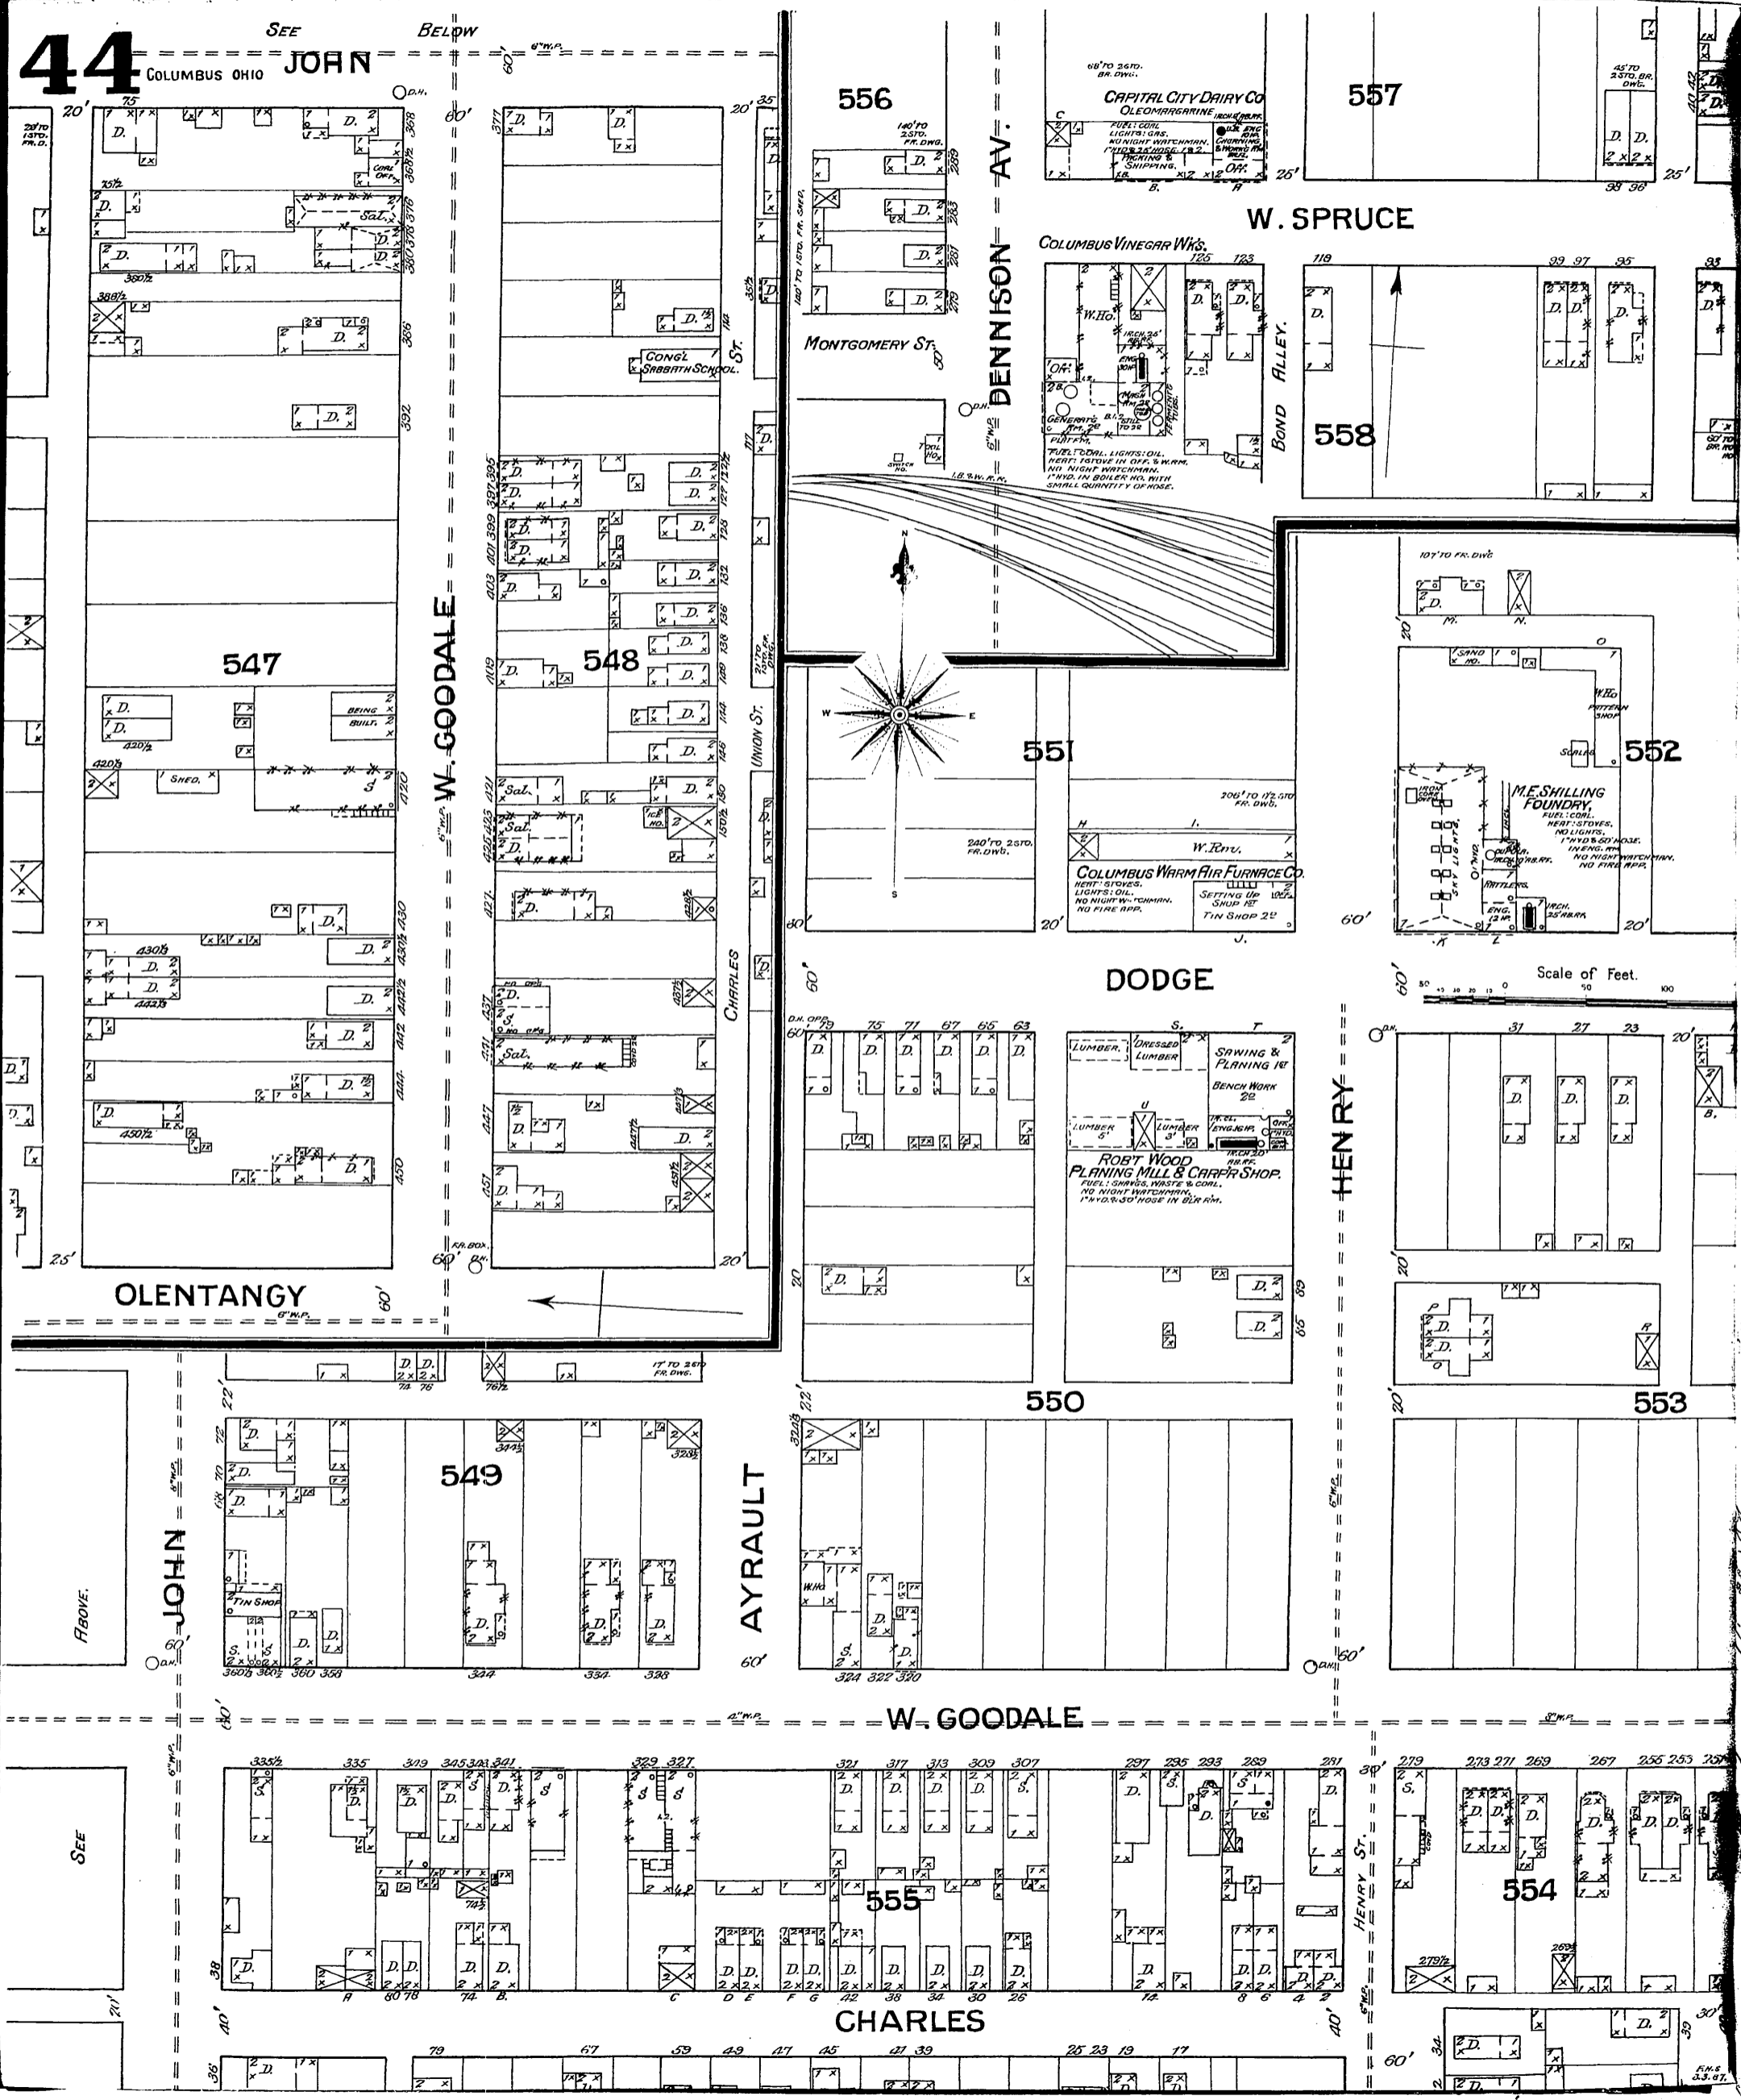

44 SEE BELOW COLUMBUS OHIO JOHN

556 CAPITAL CITY DAIRY CO. OLEOMARGARINE. FUEL: COAL. LIGHTS: GAS. NO NIGHT WATCHMAN. LIGHTING & SHIPPING. OFF. 12' x 12' x 12' OFF.

COLUMBUS VINEGAR Wks. GENERATOR. FUEL: COAL. LIGHTS: OIL. HEAT: STOVE IN OFF. & WARM. NO NIGHT WATCHMAN. 1" HD. IN BOILER ROOM WITH SMALL QUANTITY OF ROSE.

OLENTANGY

EXPOSURES

WINTER

COURT-YARDS

7 1/2 Miles N.W. of Capital.

County

Scale of Feet. 0 50 100

ABOVE.