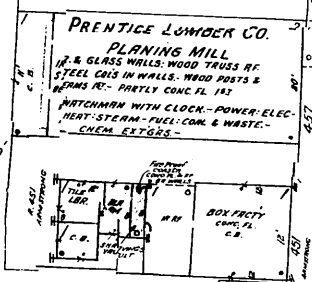

63

76

SPRUCE

SPRUCE ST.

RIORDAN ALLEY

ARMSTRONG

DENISON AV.

62

NEW YORK CENTRAL LINES  
(C. C. & ST. L. R.)

THE HAMILTON PARKER  
FUEL & SUPPLY CO.  
WATCHMAN - NO CLOCK -  
NO FIRE ALARM.

VINE

64

LINE S. OF PITTSBURGH R. R.

CHESAPEAKE & OHIO R. R. FREIGHT HO

WORK DAY & NIGHT. 2 R.D.T. BOXES. NO HAND-  
LIGHT. ELECTRIC. WATER. CRACKS, PAIRS & CHEMICALS ASST.  
(A. O. N. C. L. A. D.)  
WOOD ROOF TRUSSES.

MAPLE

57

59

ARMSTRONG ST.

Copyright 1927 by the Sanborn Map Co