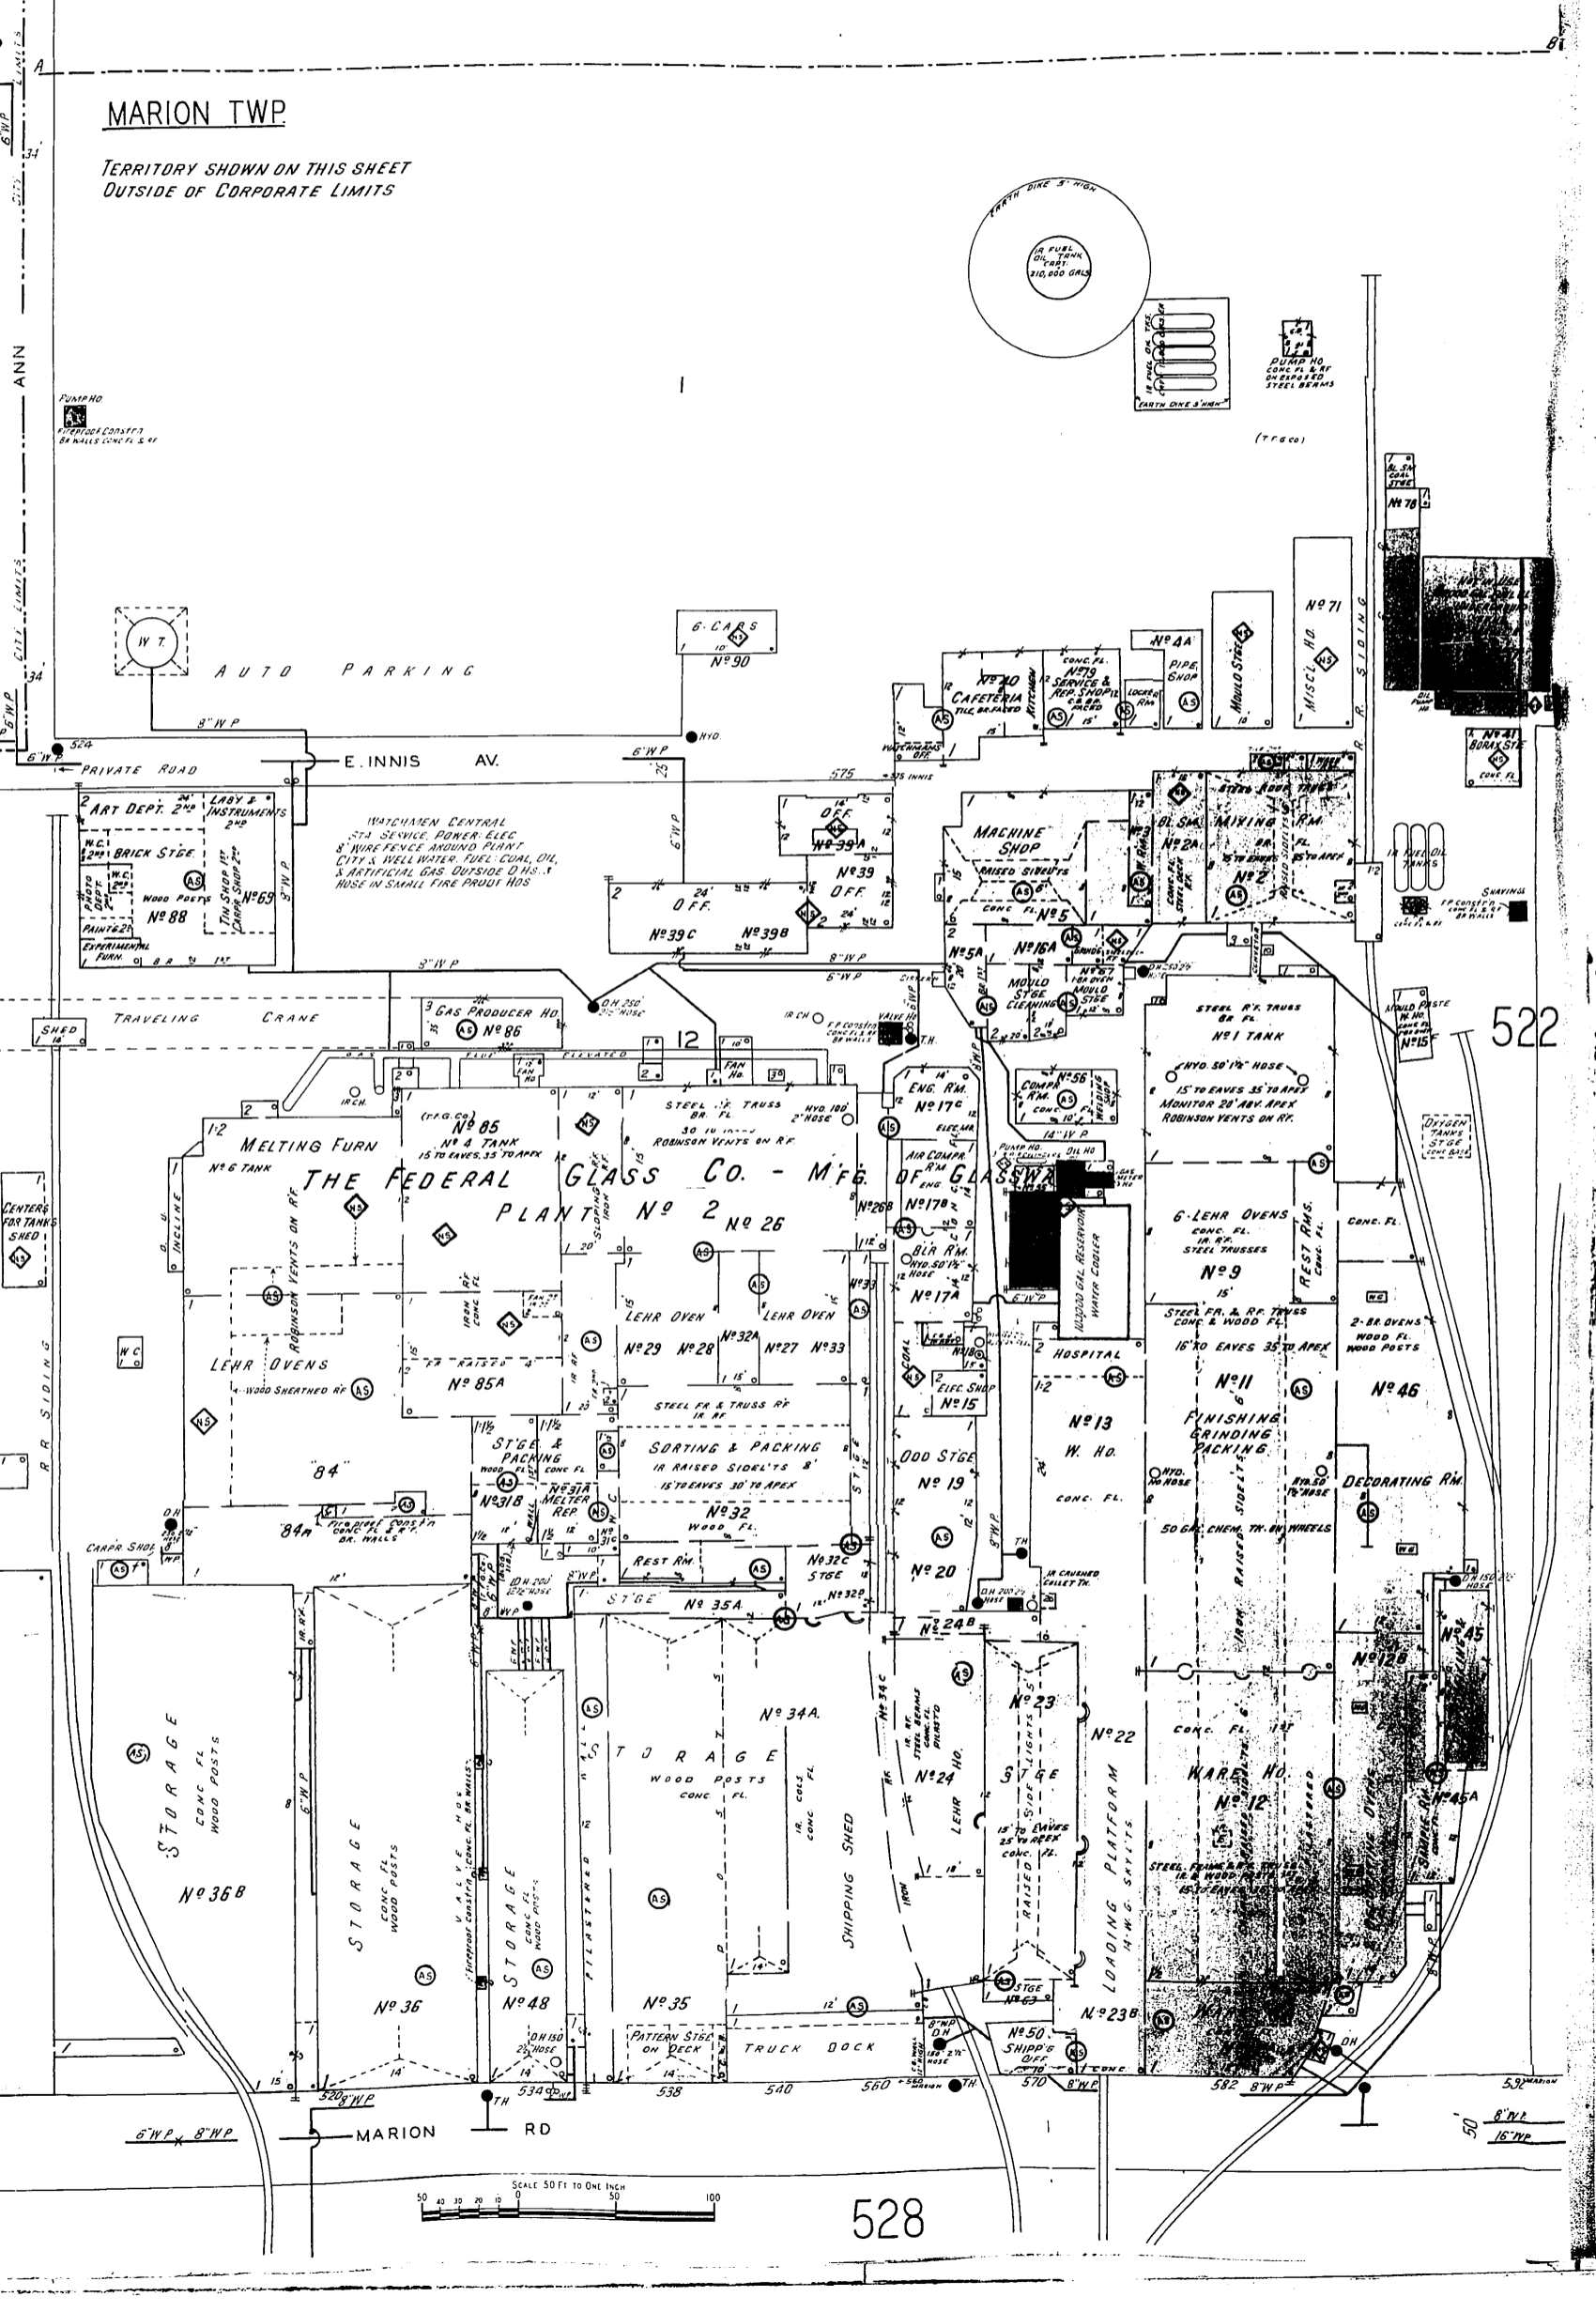

## MARION TWP

TERRITORY SHOWN ON THIS SHEET  
OUTSIDE OF CORPORATE LIMITS

CITY LIMITS  
ANN

AUTO PARKING

(T.F. Co.)

CITY LIMITS

RR SIDING

MARION RD

527

528

522

SCALE 50 FT TO ONE INCH