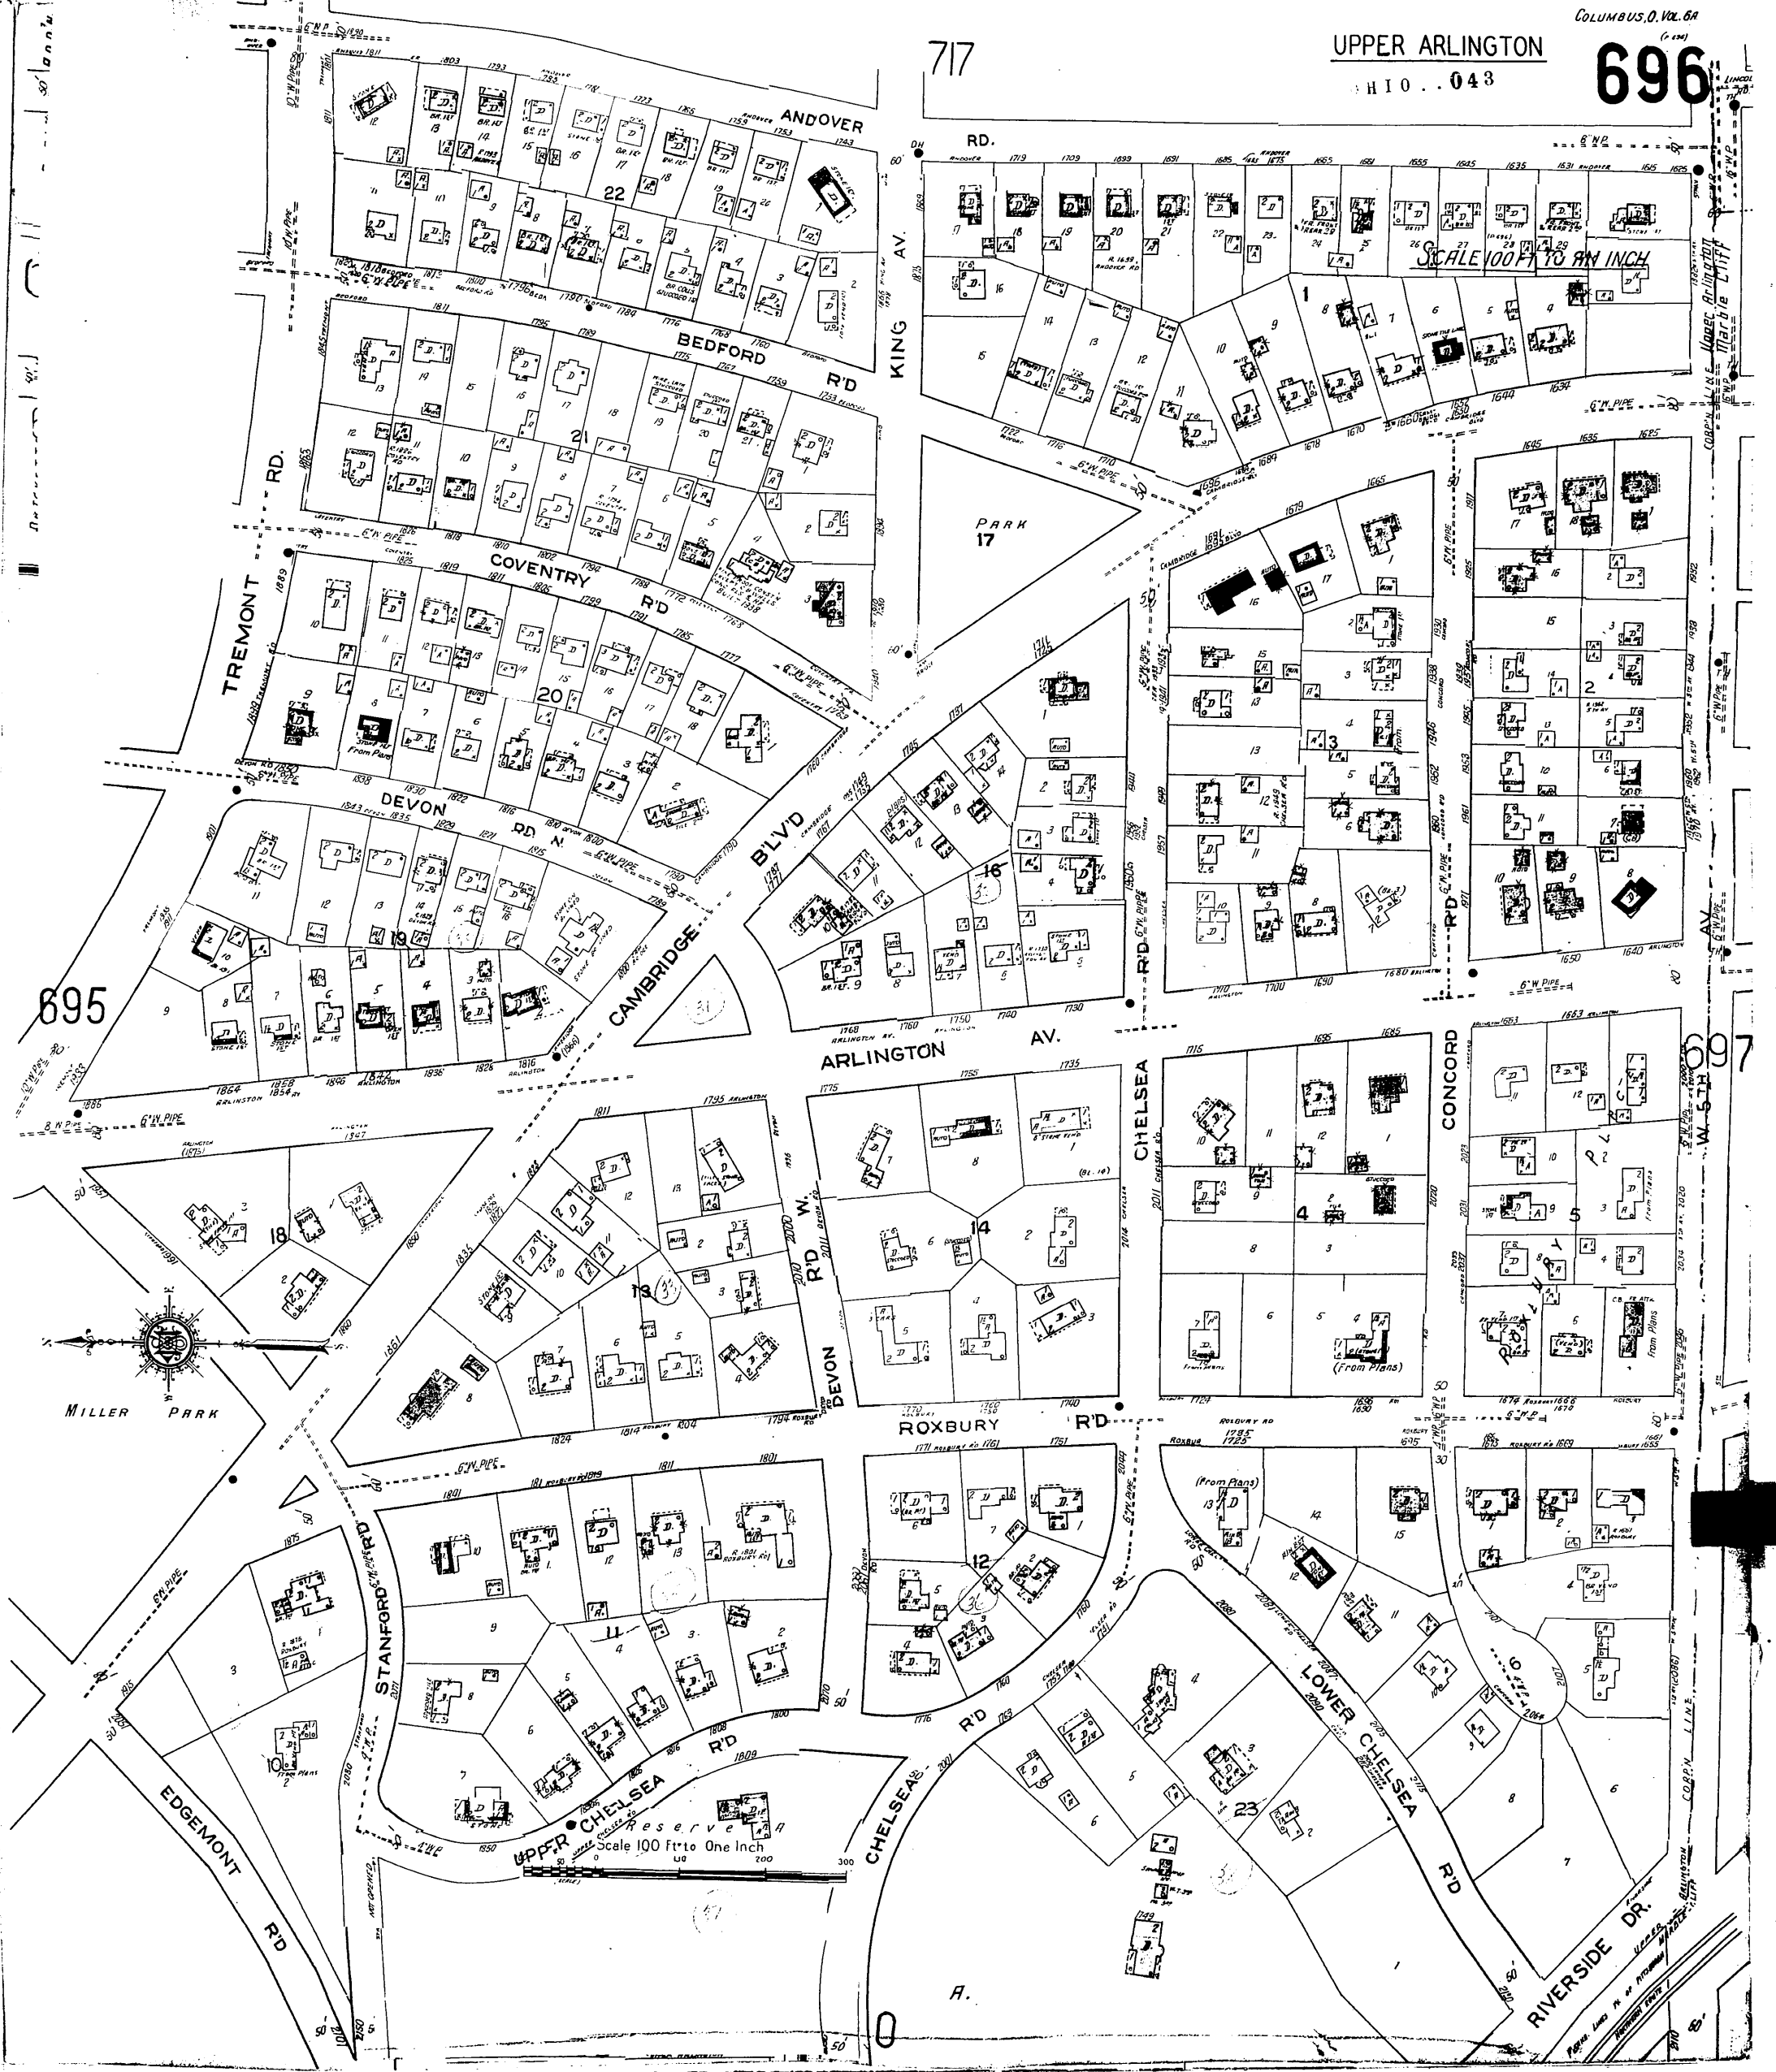

717

695

697

Scale 100 Ft to One Inch

Scale 100 Ft to One Inch

Map labels include street names: ANDOVER RD, BEDFORD RD, COVENTRY RD, DEVON RD, CAMBRIDGE BLVD, ARLINGTON AV, CHELSEA RD, ROXBURY RD, LOWER CHELSEA RD, RIVERSIDE DR, EDGEMONT RD, STANFORD RD, TREMONT RD, KING AV, PARK 17, DEVON RD, CHILSEA RD, CONCORD RD, W. 5th St, and MILLER PARK.