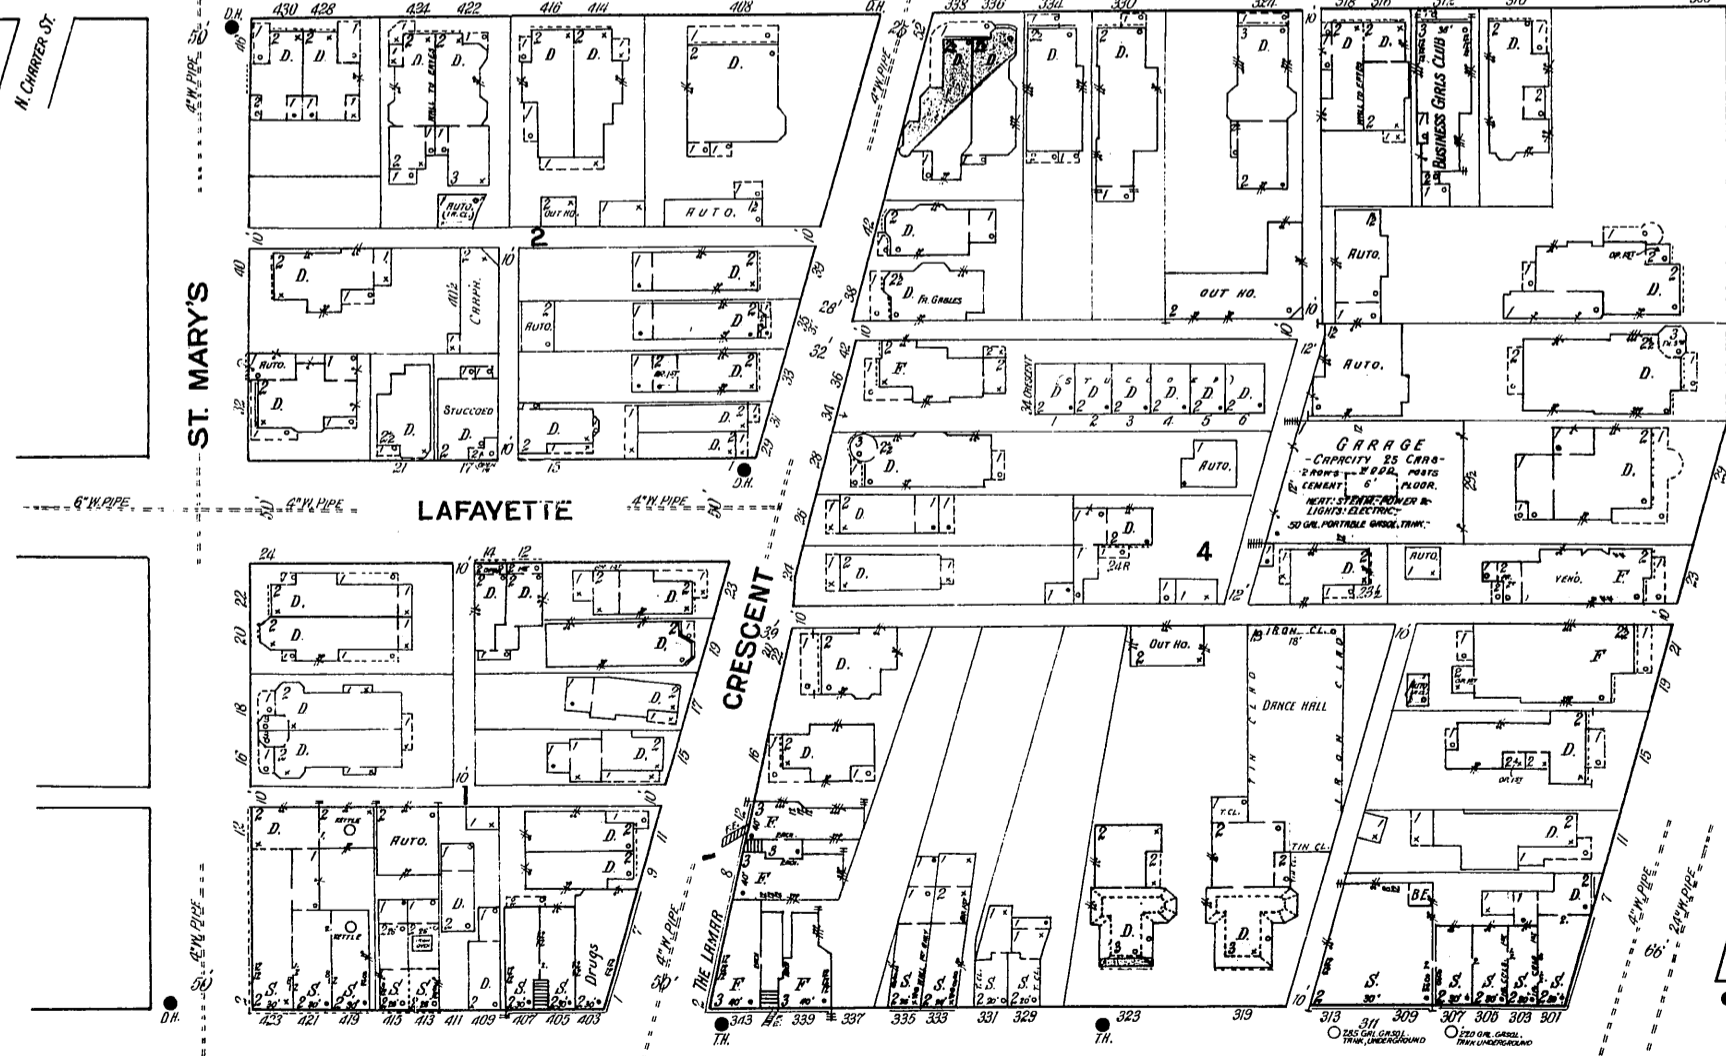

W. 1ST ST.

STRAITFORD AV.

6" W. PIPE

W. 2ND ST.

16

W. 3RD ST.

32

Scale of Feet.