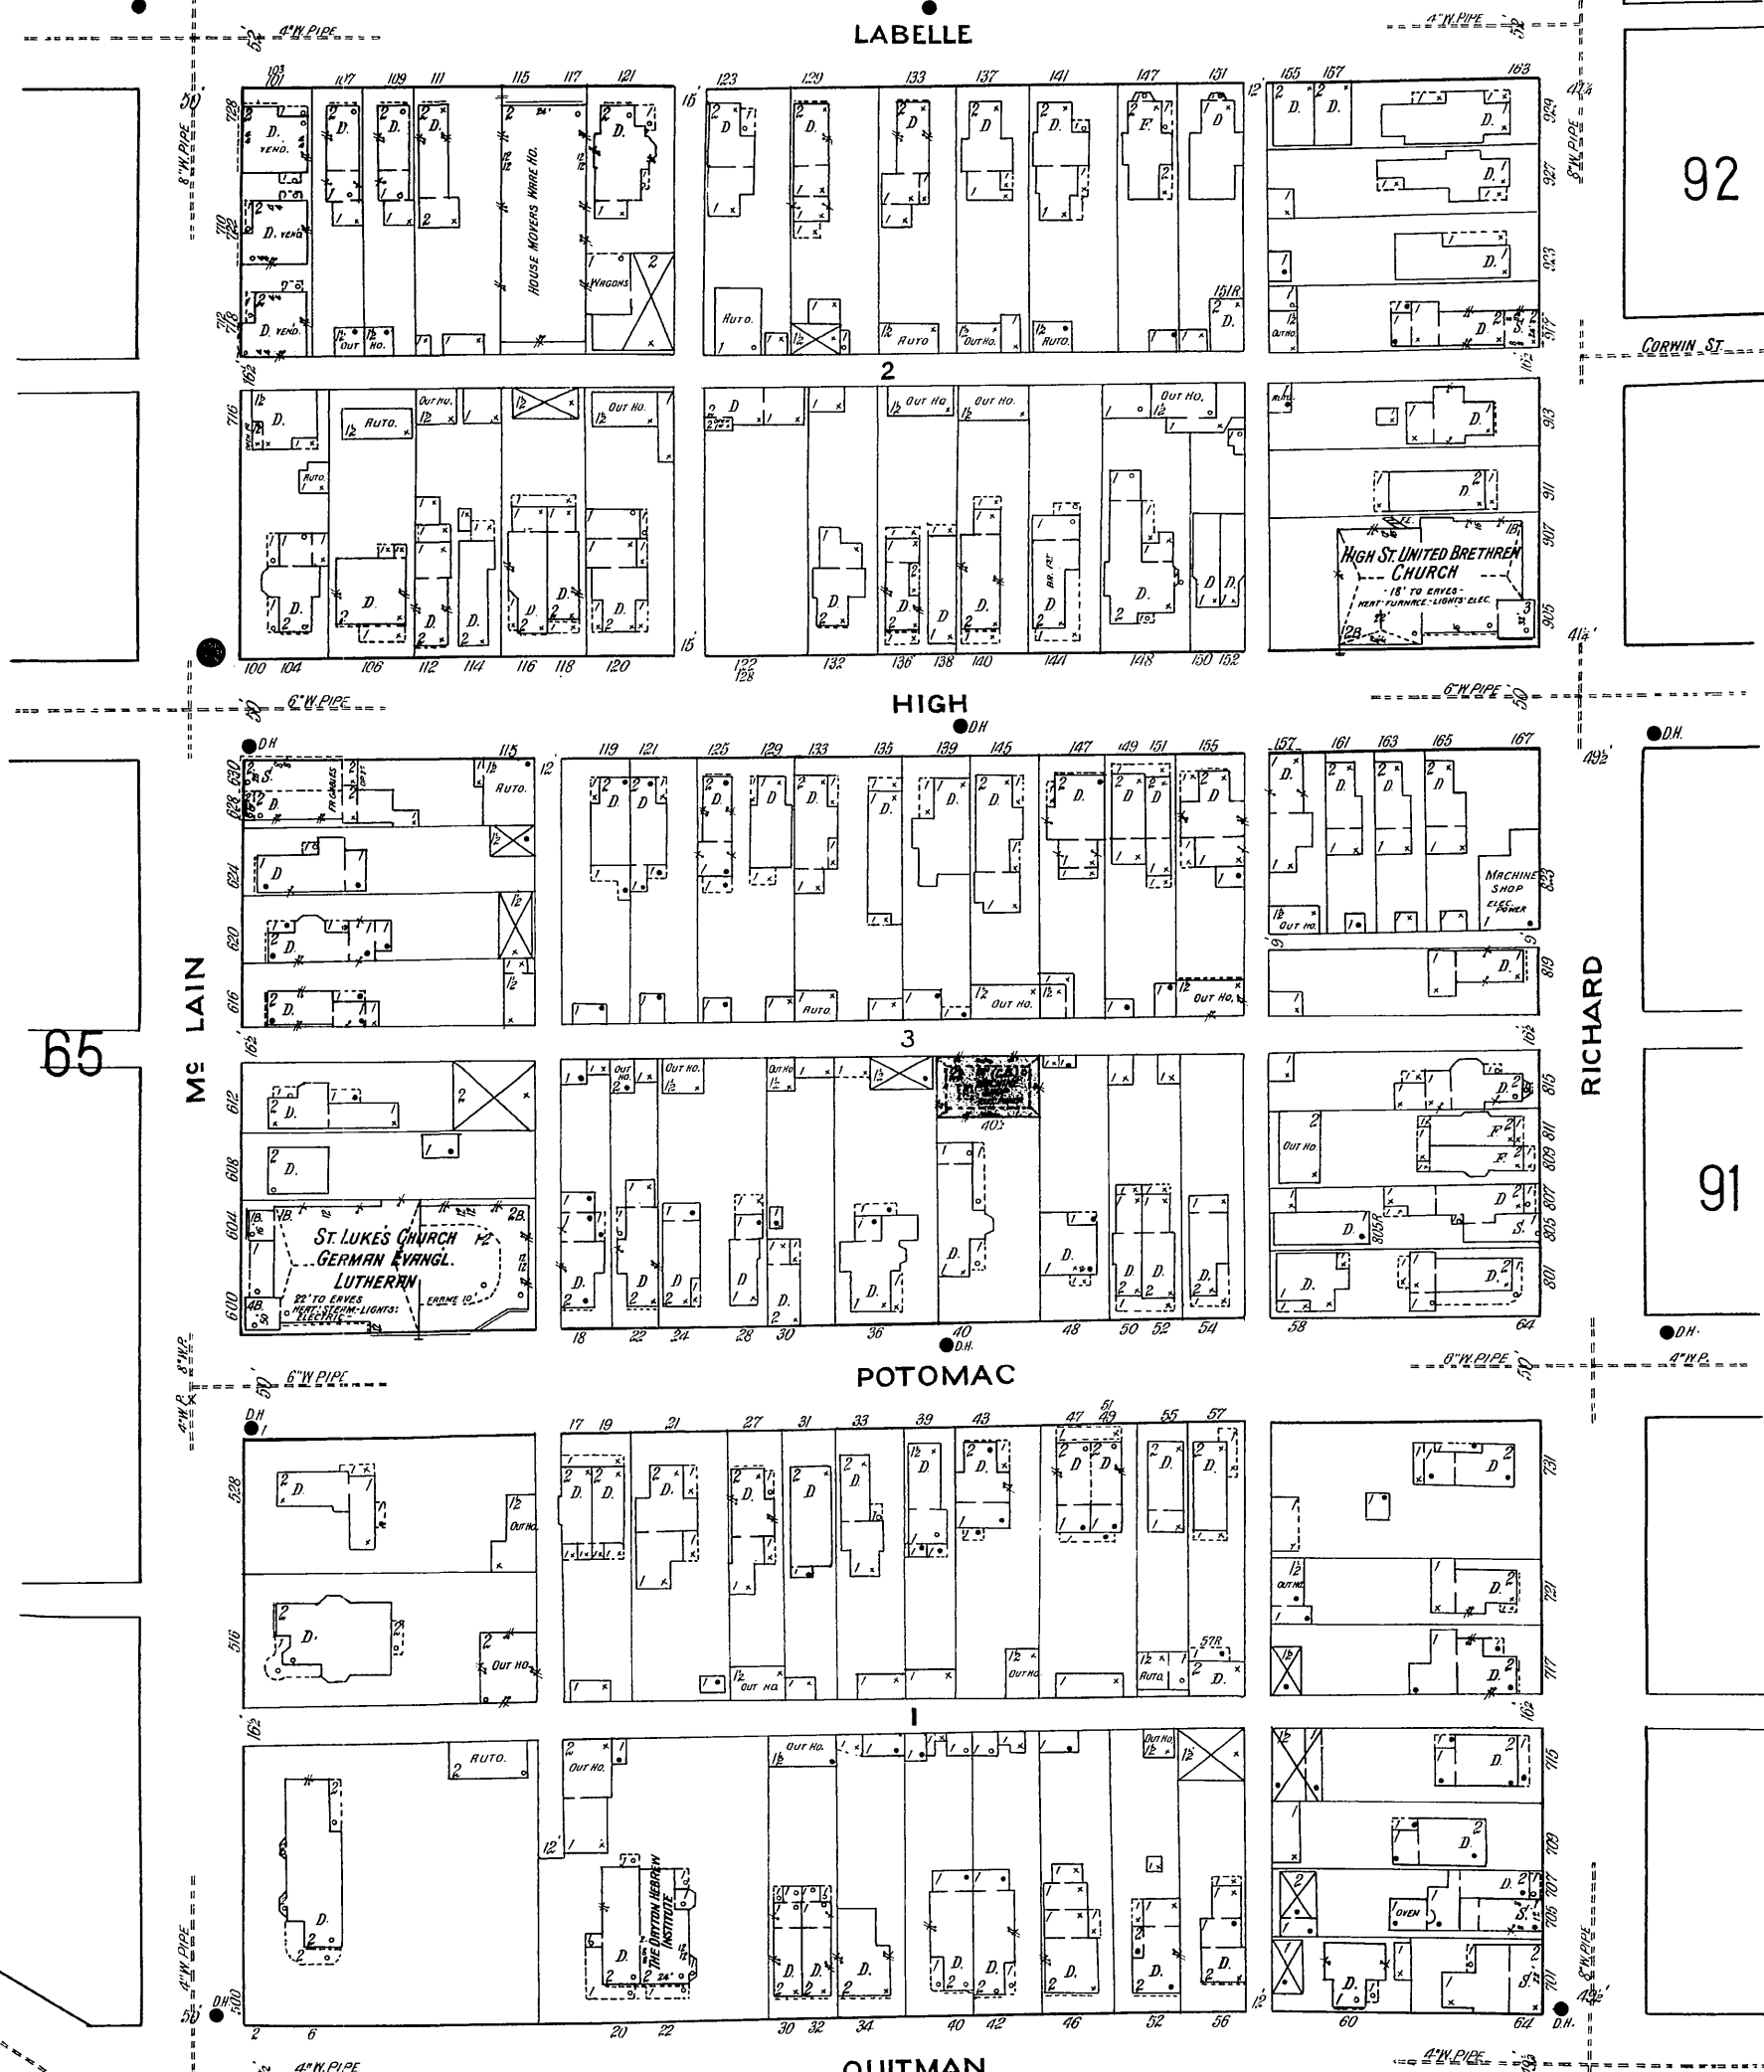

POTOMAC

QUITMAN

72

Scale of Feet.

Copyright 1918 by the Sanborn Map Co.

65

MS LAIN

OPHELIA ST.