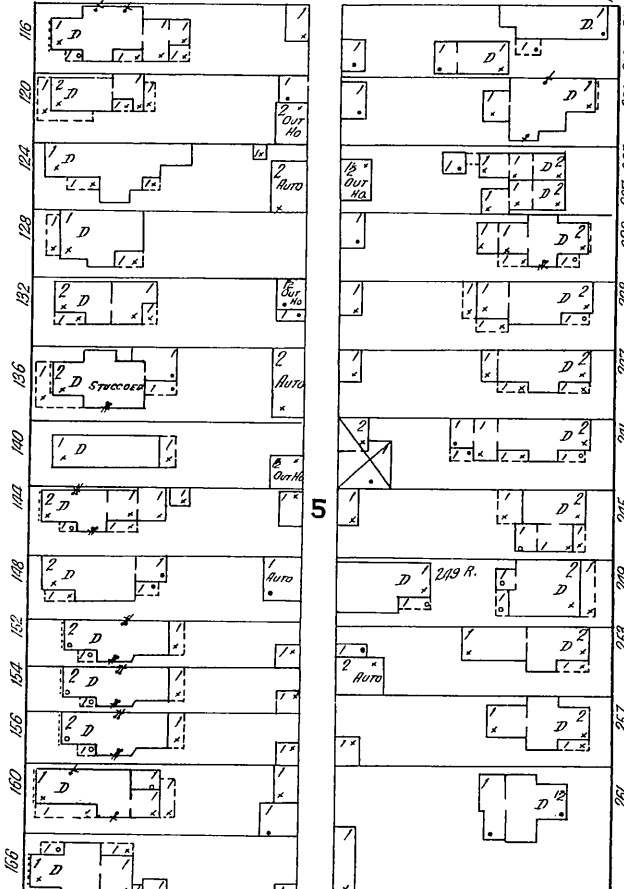

RICHARD

XENIA AV.

QUITMAN

POTOMAC

HIGH

CORWIN

101

92

71

71

OTTERBEIN GERMAN LUTHERAN CHURCH

THOMAS COLUMBIAN FACTORY

Scale of Feet.
50 40 30 20 10 0 50 100 150
Copyright 1918 by the Senborn Map Co.

90

91

BRADFORD ST.