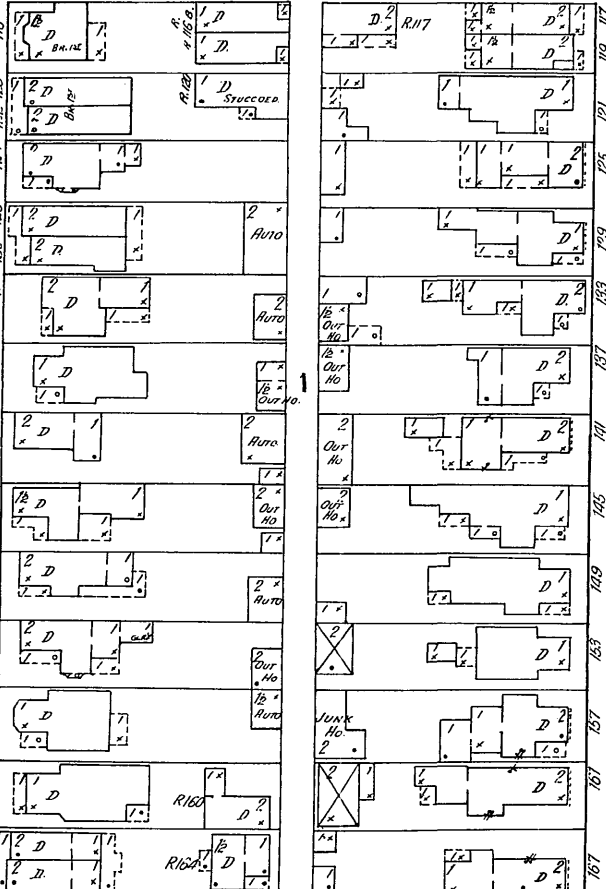

RICHARD

XENIA AV.

QUITMAN

POTOMAC

HIGH

CORWIN

101

92

71

71

OTTERBEIN GERMAN LUTHERAN CHURCH

THOMAS COLUMBIAN FACTORY

Scale of Feet.
50 40 30 20 10 0 50 100 150
Copyright 1918 by the Senborn Map Co.

90

91

BRADFORD ST.