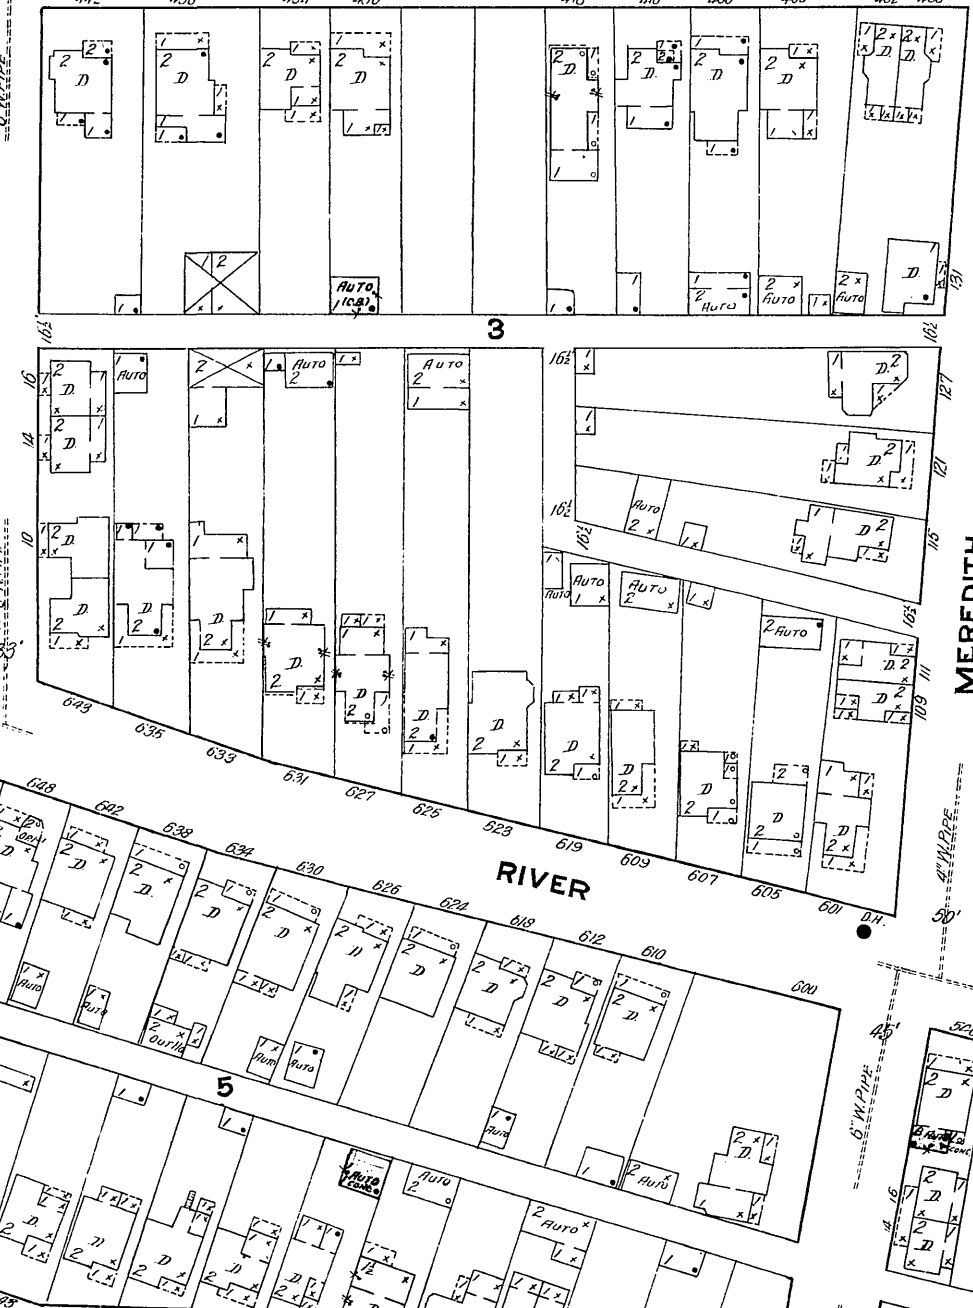

227

234 EDGEWOOD AV.

226

HOLT

Wolf Creek

165

227

Scale of Feet.

Copyright 1913 by the Sanborn Map Co