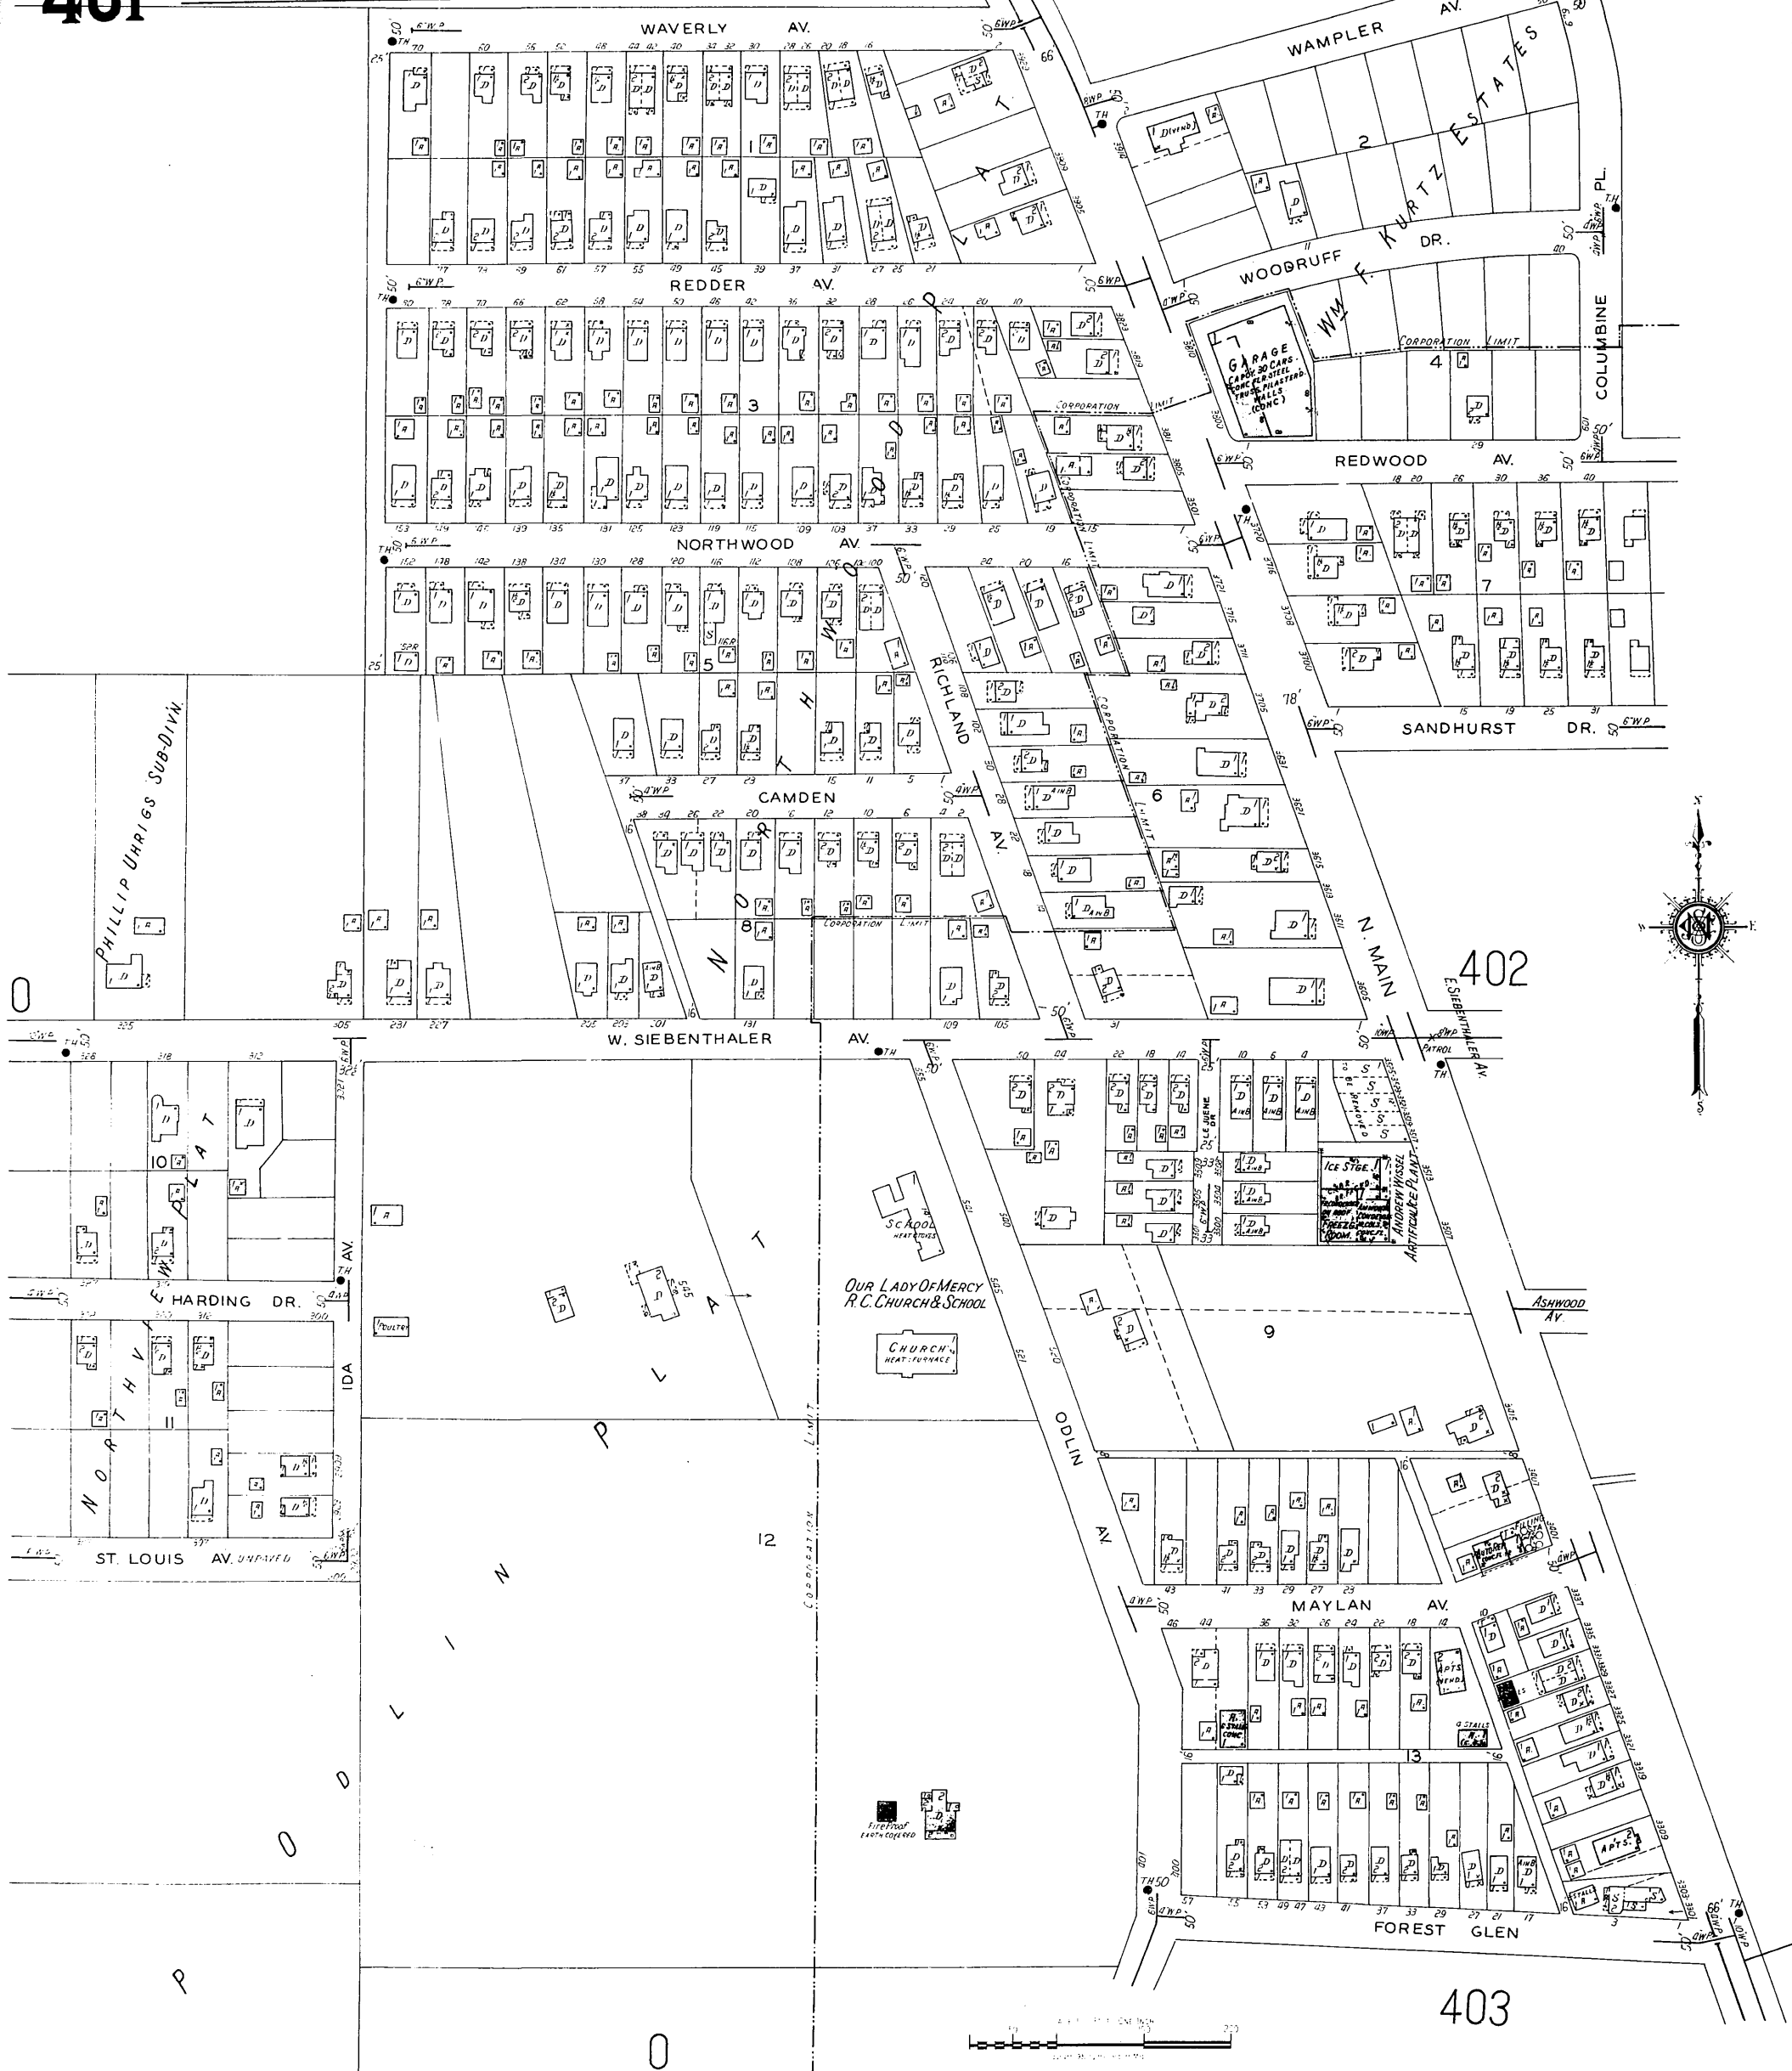

0

0

PHILLIP URRIGS SUB-DIV.

GARAGE
CAPAC. 30 CARS.
CONC. FLOORING
TRUSS RAFTERS
TRUSS WALLS
(CONC.)

OUR LADY OF MERCY
R.C. CHURCH & SCHOOL

ICE STORE

402

403

55