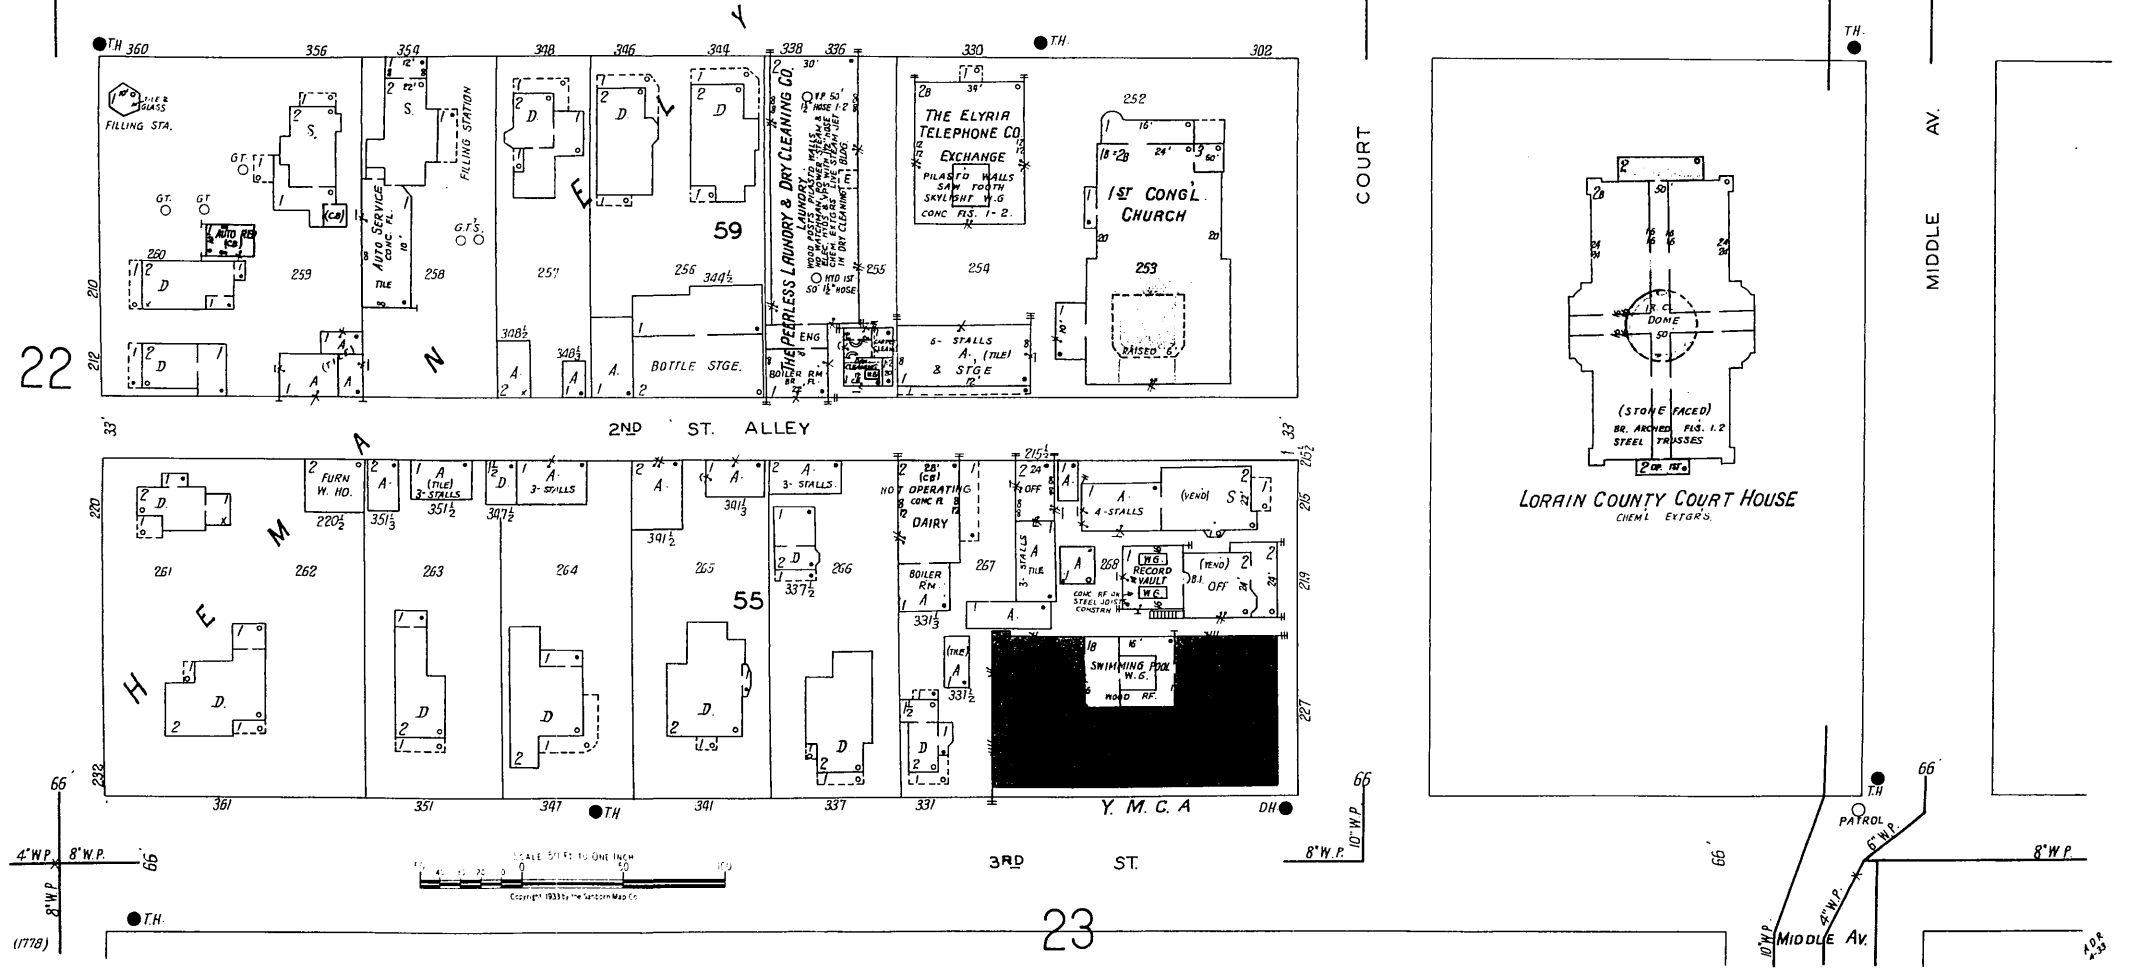

ELYRIA, OHIO
FEB. 1933

3

10

3

LORAIN COUNTY COURT HOUSE
CHEM. EXPGRS.

SCALE 5/16" = 1' ONE INCH
Copyright 1933 by The Standard Map Co.

23