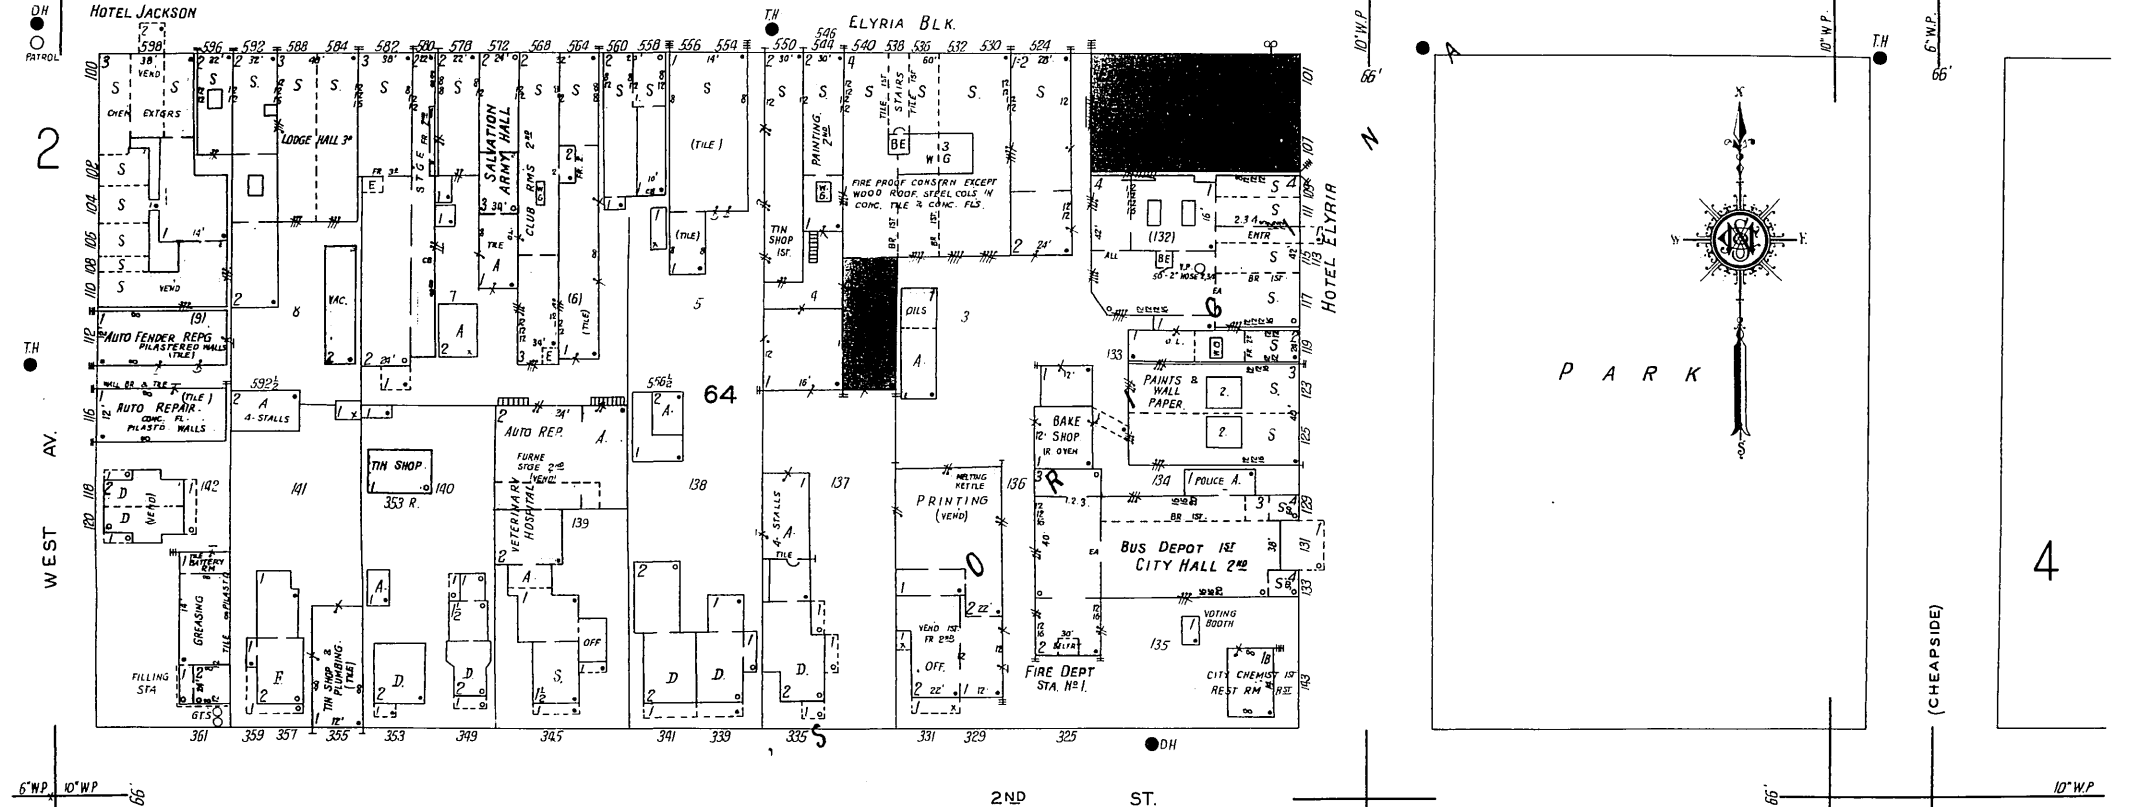

ELYRIA, OHIO
FEB. 1933

3

10

3

LORAIN COUNTY COURT HOUSE
CHEM. EXPGRS.

SCALE 5/16" = 1' ONE INCH
Copyright 1933 by The Standard Map Co.

23