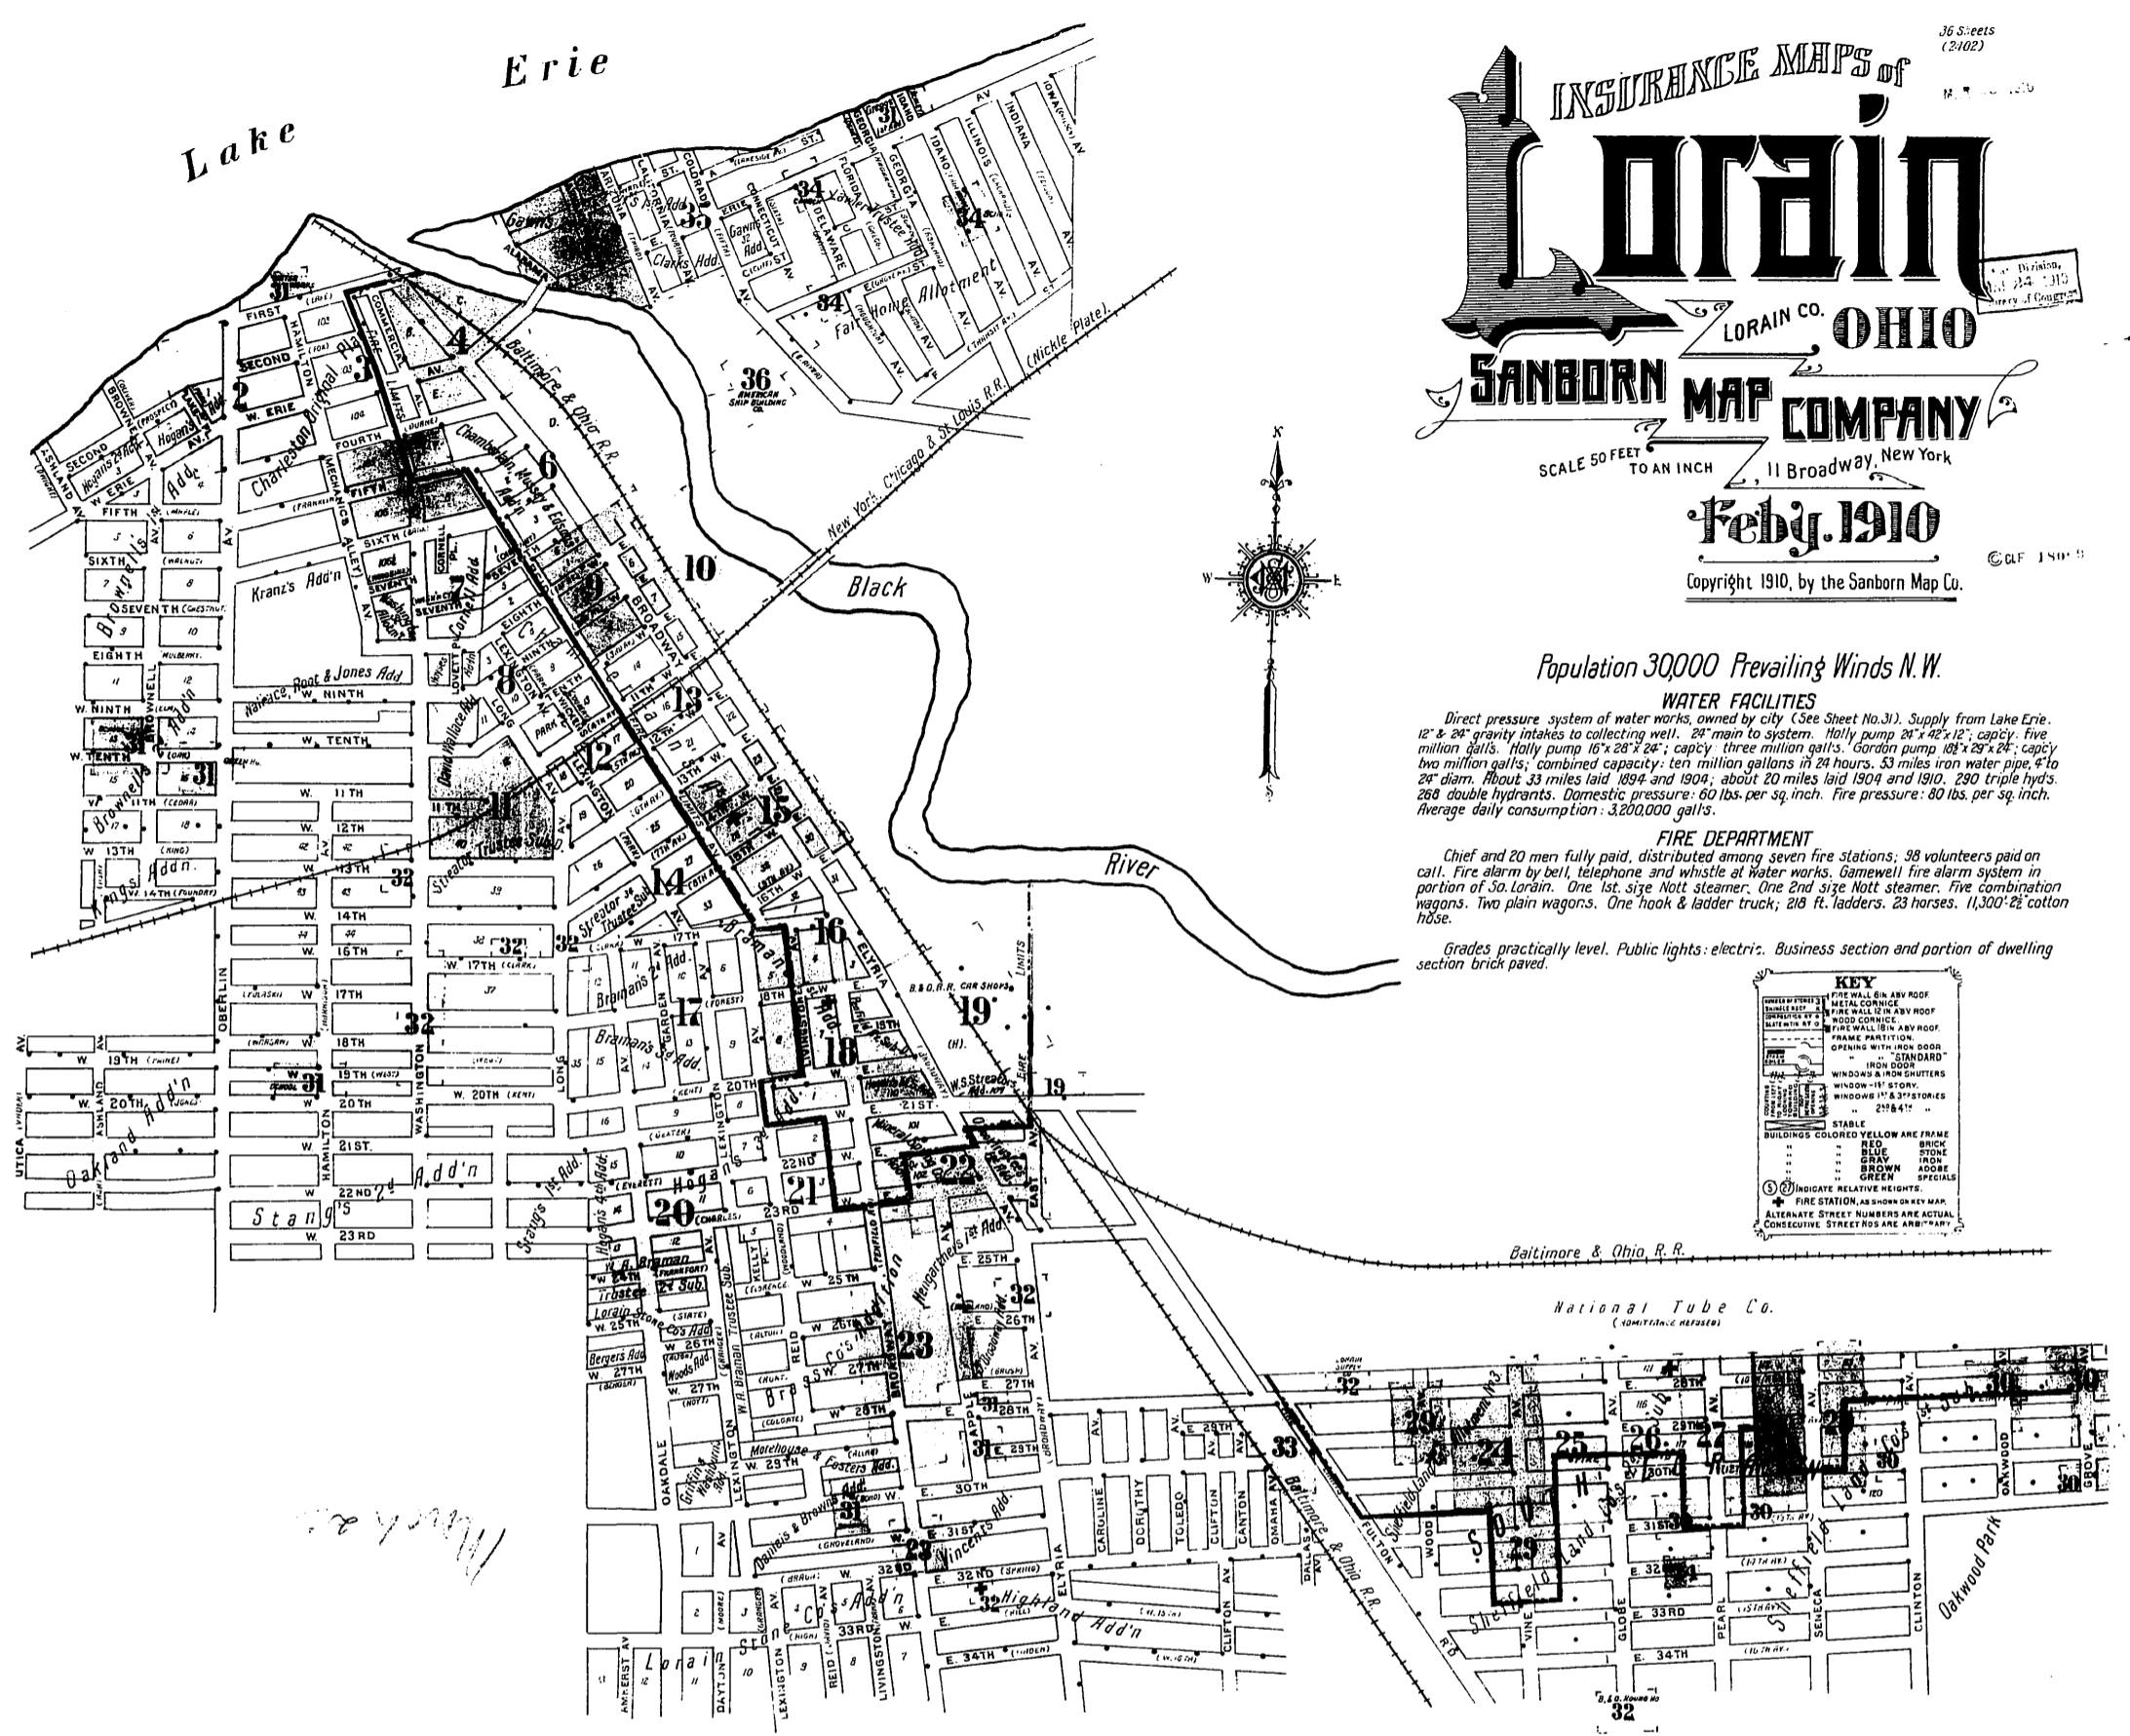

Lake Erie

INSURANCE MAPS of
Lorain
 OHIO
 SANBORN MAP COMPANY
 SCALE 50 FEET TO AN INCH
 11 Broadway, New York
Feb'y. 1910
 Copyright 1910, by the Sanborn Map Co.

Population 30,000 Prevailing Winds N.W.