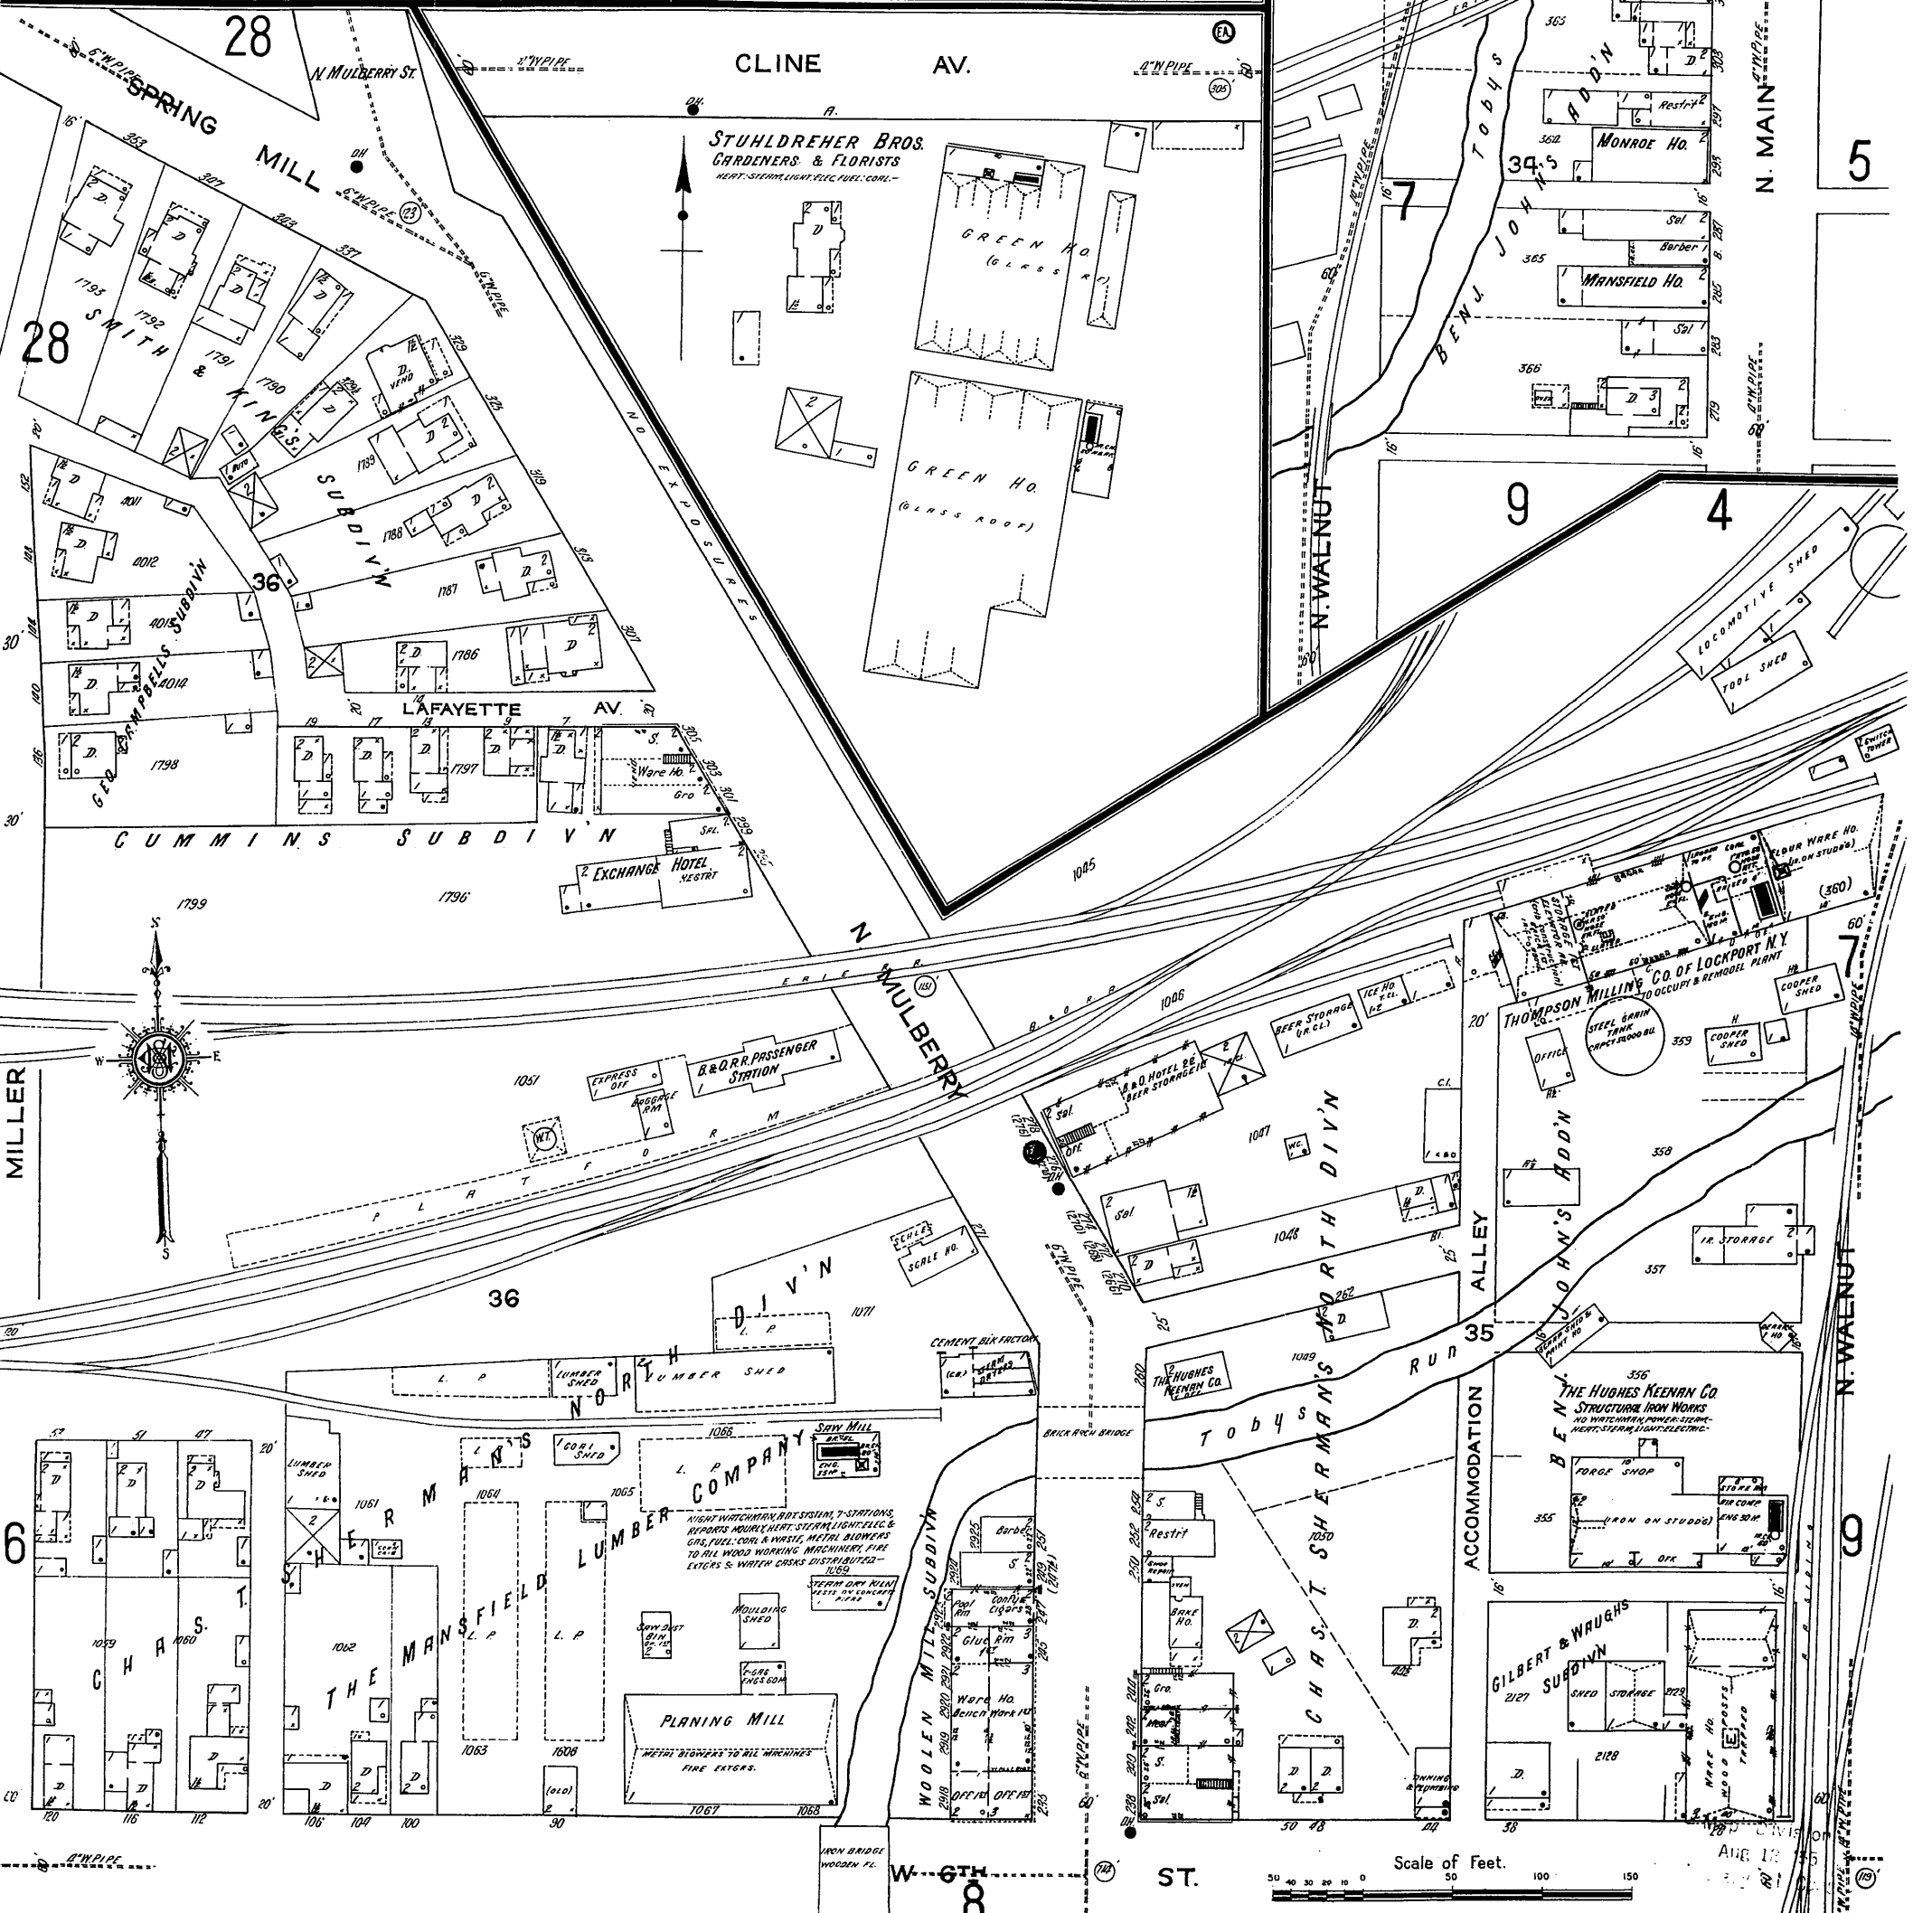

DEC. 1914
MANSFIELD
OHIO

PROSPECT

Pond
(From Plans)

THE MEDINA GAS & FUEL CO.
GAS PUMPING STATION
Located 2 1/4 Miles E of Court Ho on Penn.R.R.
NO EXPOSURE ANY SIDE

PROSPECT ST. PUBLIC SCHOOL

CLINE AV.

STUHDREHER BROS.
GARDENERS & FLORISTS
HEAT-STEAM, LIGHT-ELECT. FUEL COOL.

GREEN HO.
(GLASS ROOF)

GREEN HO.
(GLASS ROOF)

MONROE HO.

MANSFIELD HO.

LAFAYETTE AV.

CUMMINS SUBDIV'N

MILLER

MULBERRY

TOBY'S RUN

ALLEY

W-6TH ST.

Scale of Feet.
0 50 100 150

Aug 12