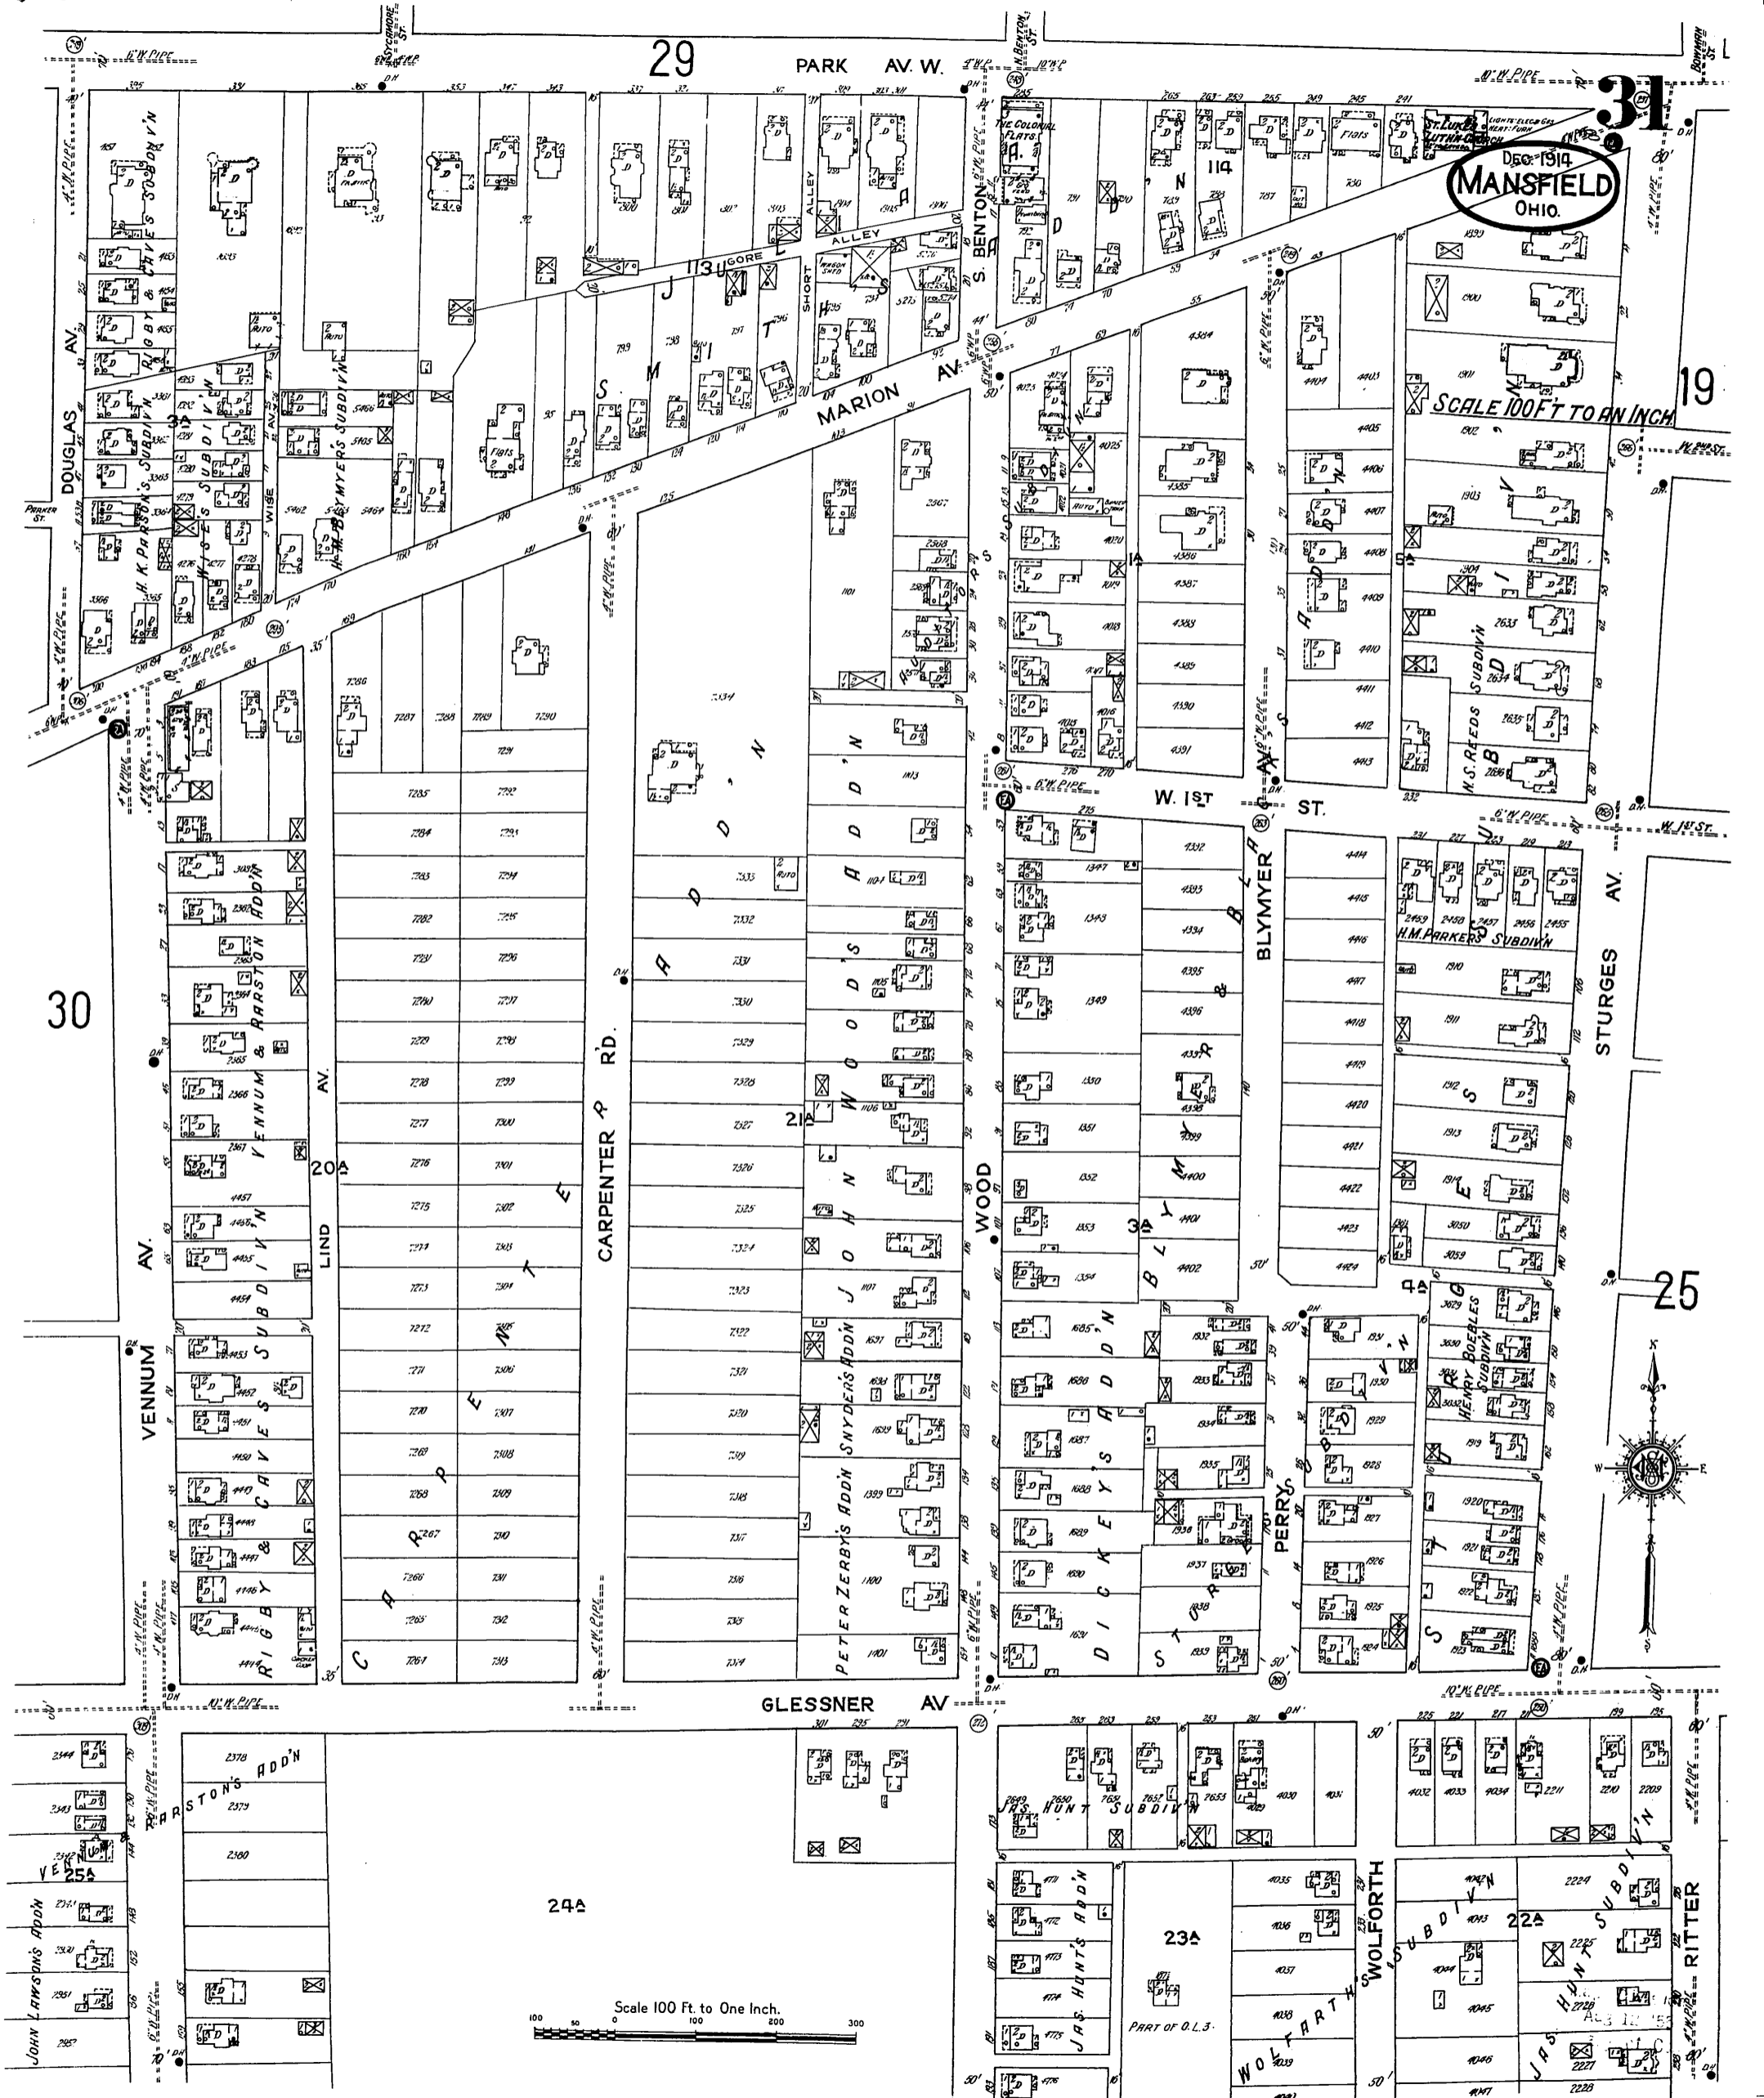

29

PARK AV. W.

31

Dec. 1914
MANSFIELD
OHIO.

SCALE 100 FT TO AN INCH

19

30

25

Scale 100 Ft. to One Inch.

VENNUM AV.

LIND AV.

CARPENTER RD.

GLESSNER AV.

WOOD ST.

BLYMER ST.

STURGES AV.