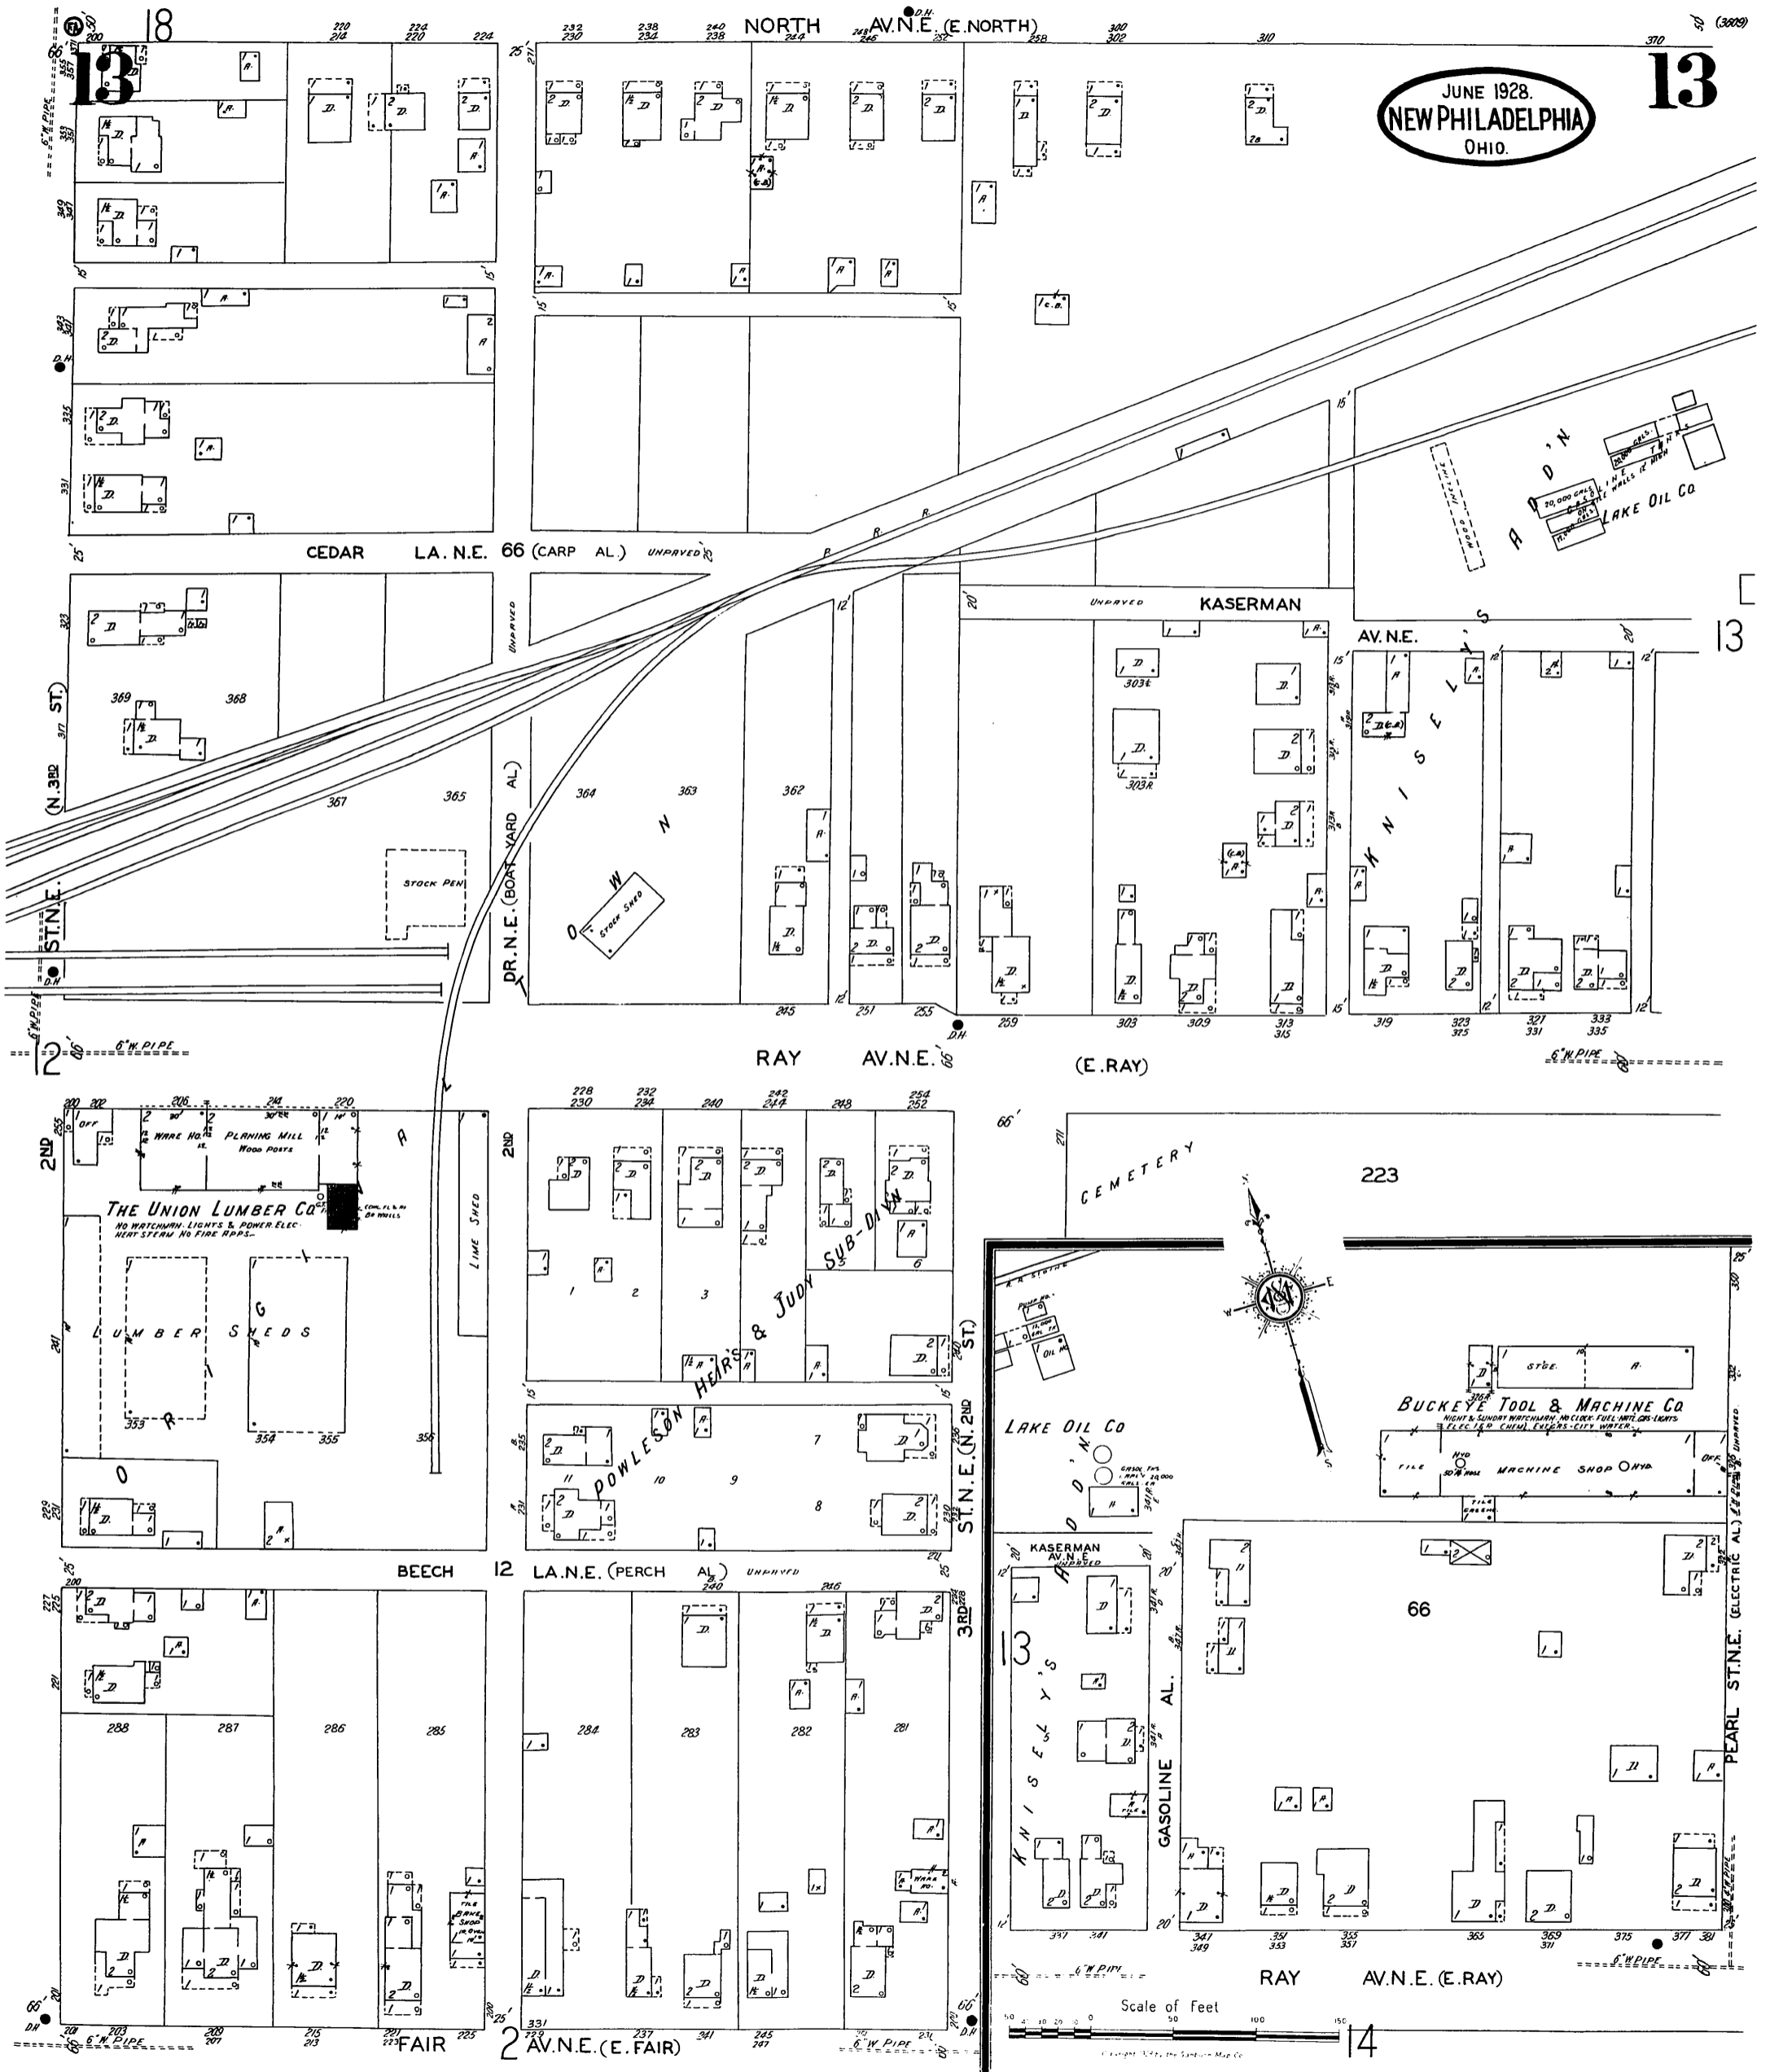

JUNE 1928.
NEW PHILADELPHIA
OHIO.

13

NORTH AV. N.E. (E. NORTH)

223

BUCKEYE TOOL & MACHINE CO
NIGHT & SUNDAY WATCHMAN, NO CLOCK, FULL AMPL. GAS LIGHTS
& ELEC. (A.C. CURR.) EXPLOSIVE-CITY WORKER.

66

RAY AV. N.E. (E. RAY)

Scale of Feet

14