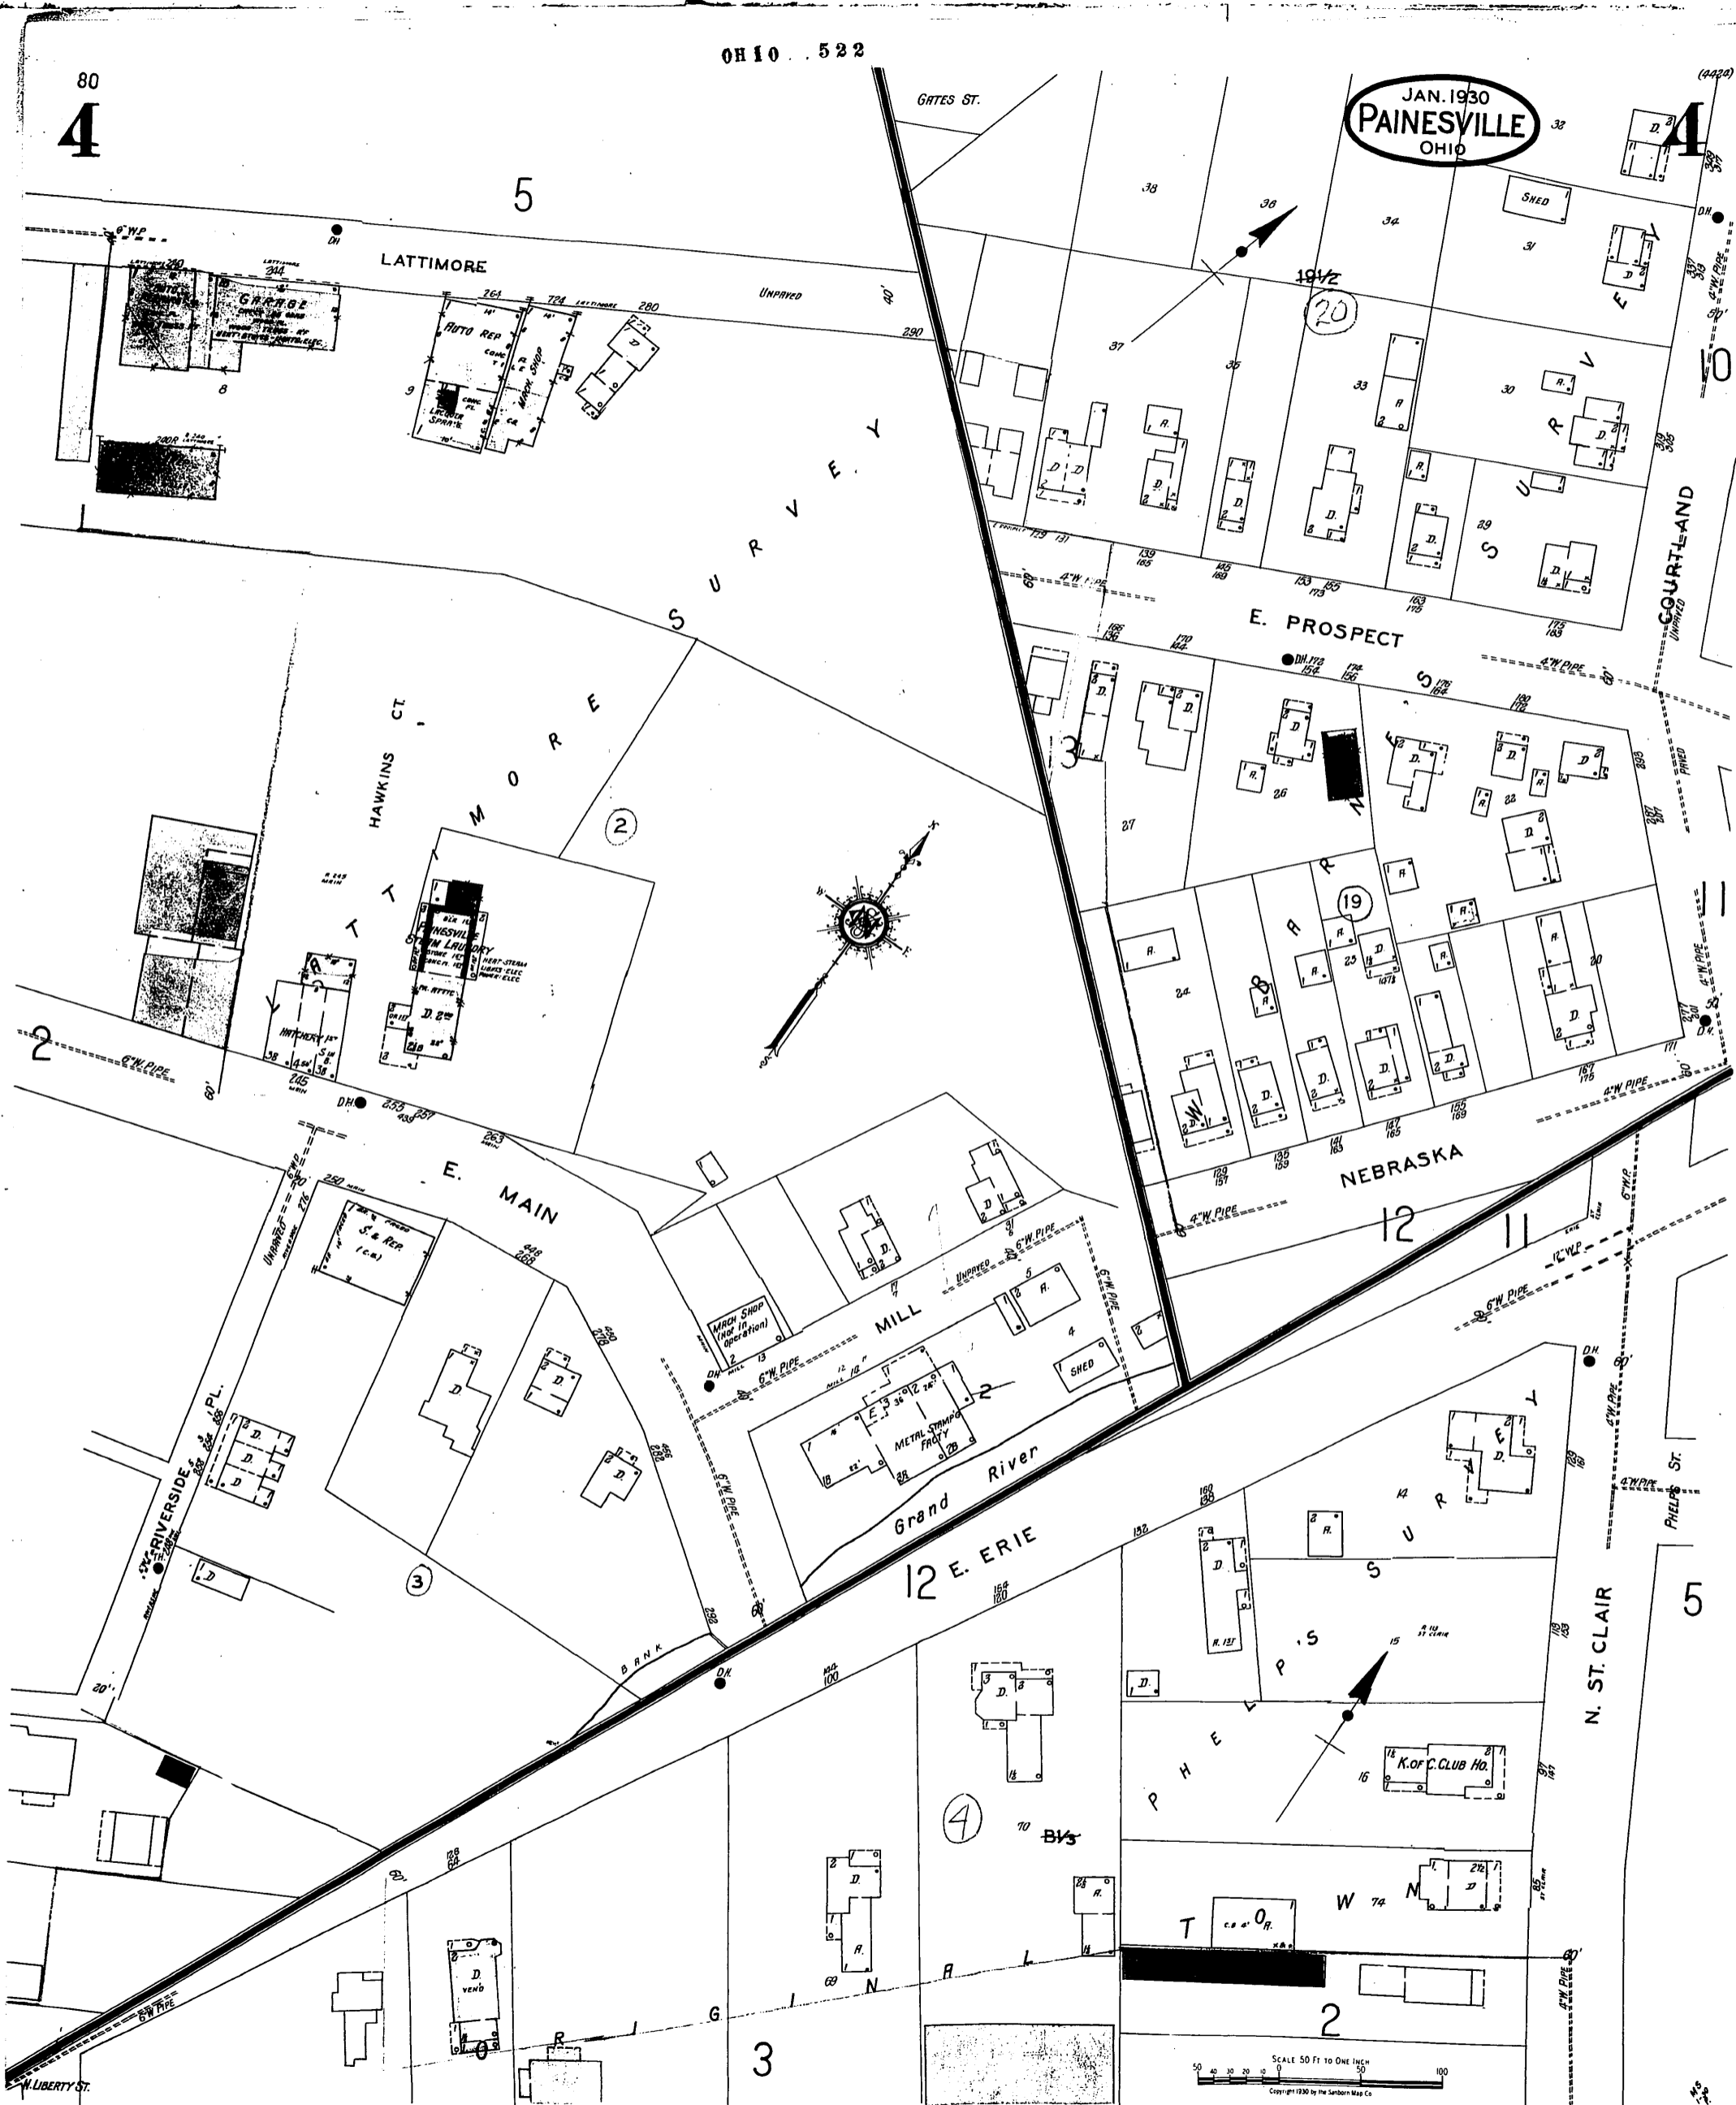

OH 10 . 522

80
4

JAN. 1930
PAINESVILLE
OHIO

SCALE 50 FT TO ONE INCH
Copyright 1930 by the Sanborn Map Co