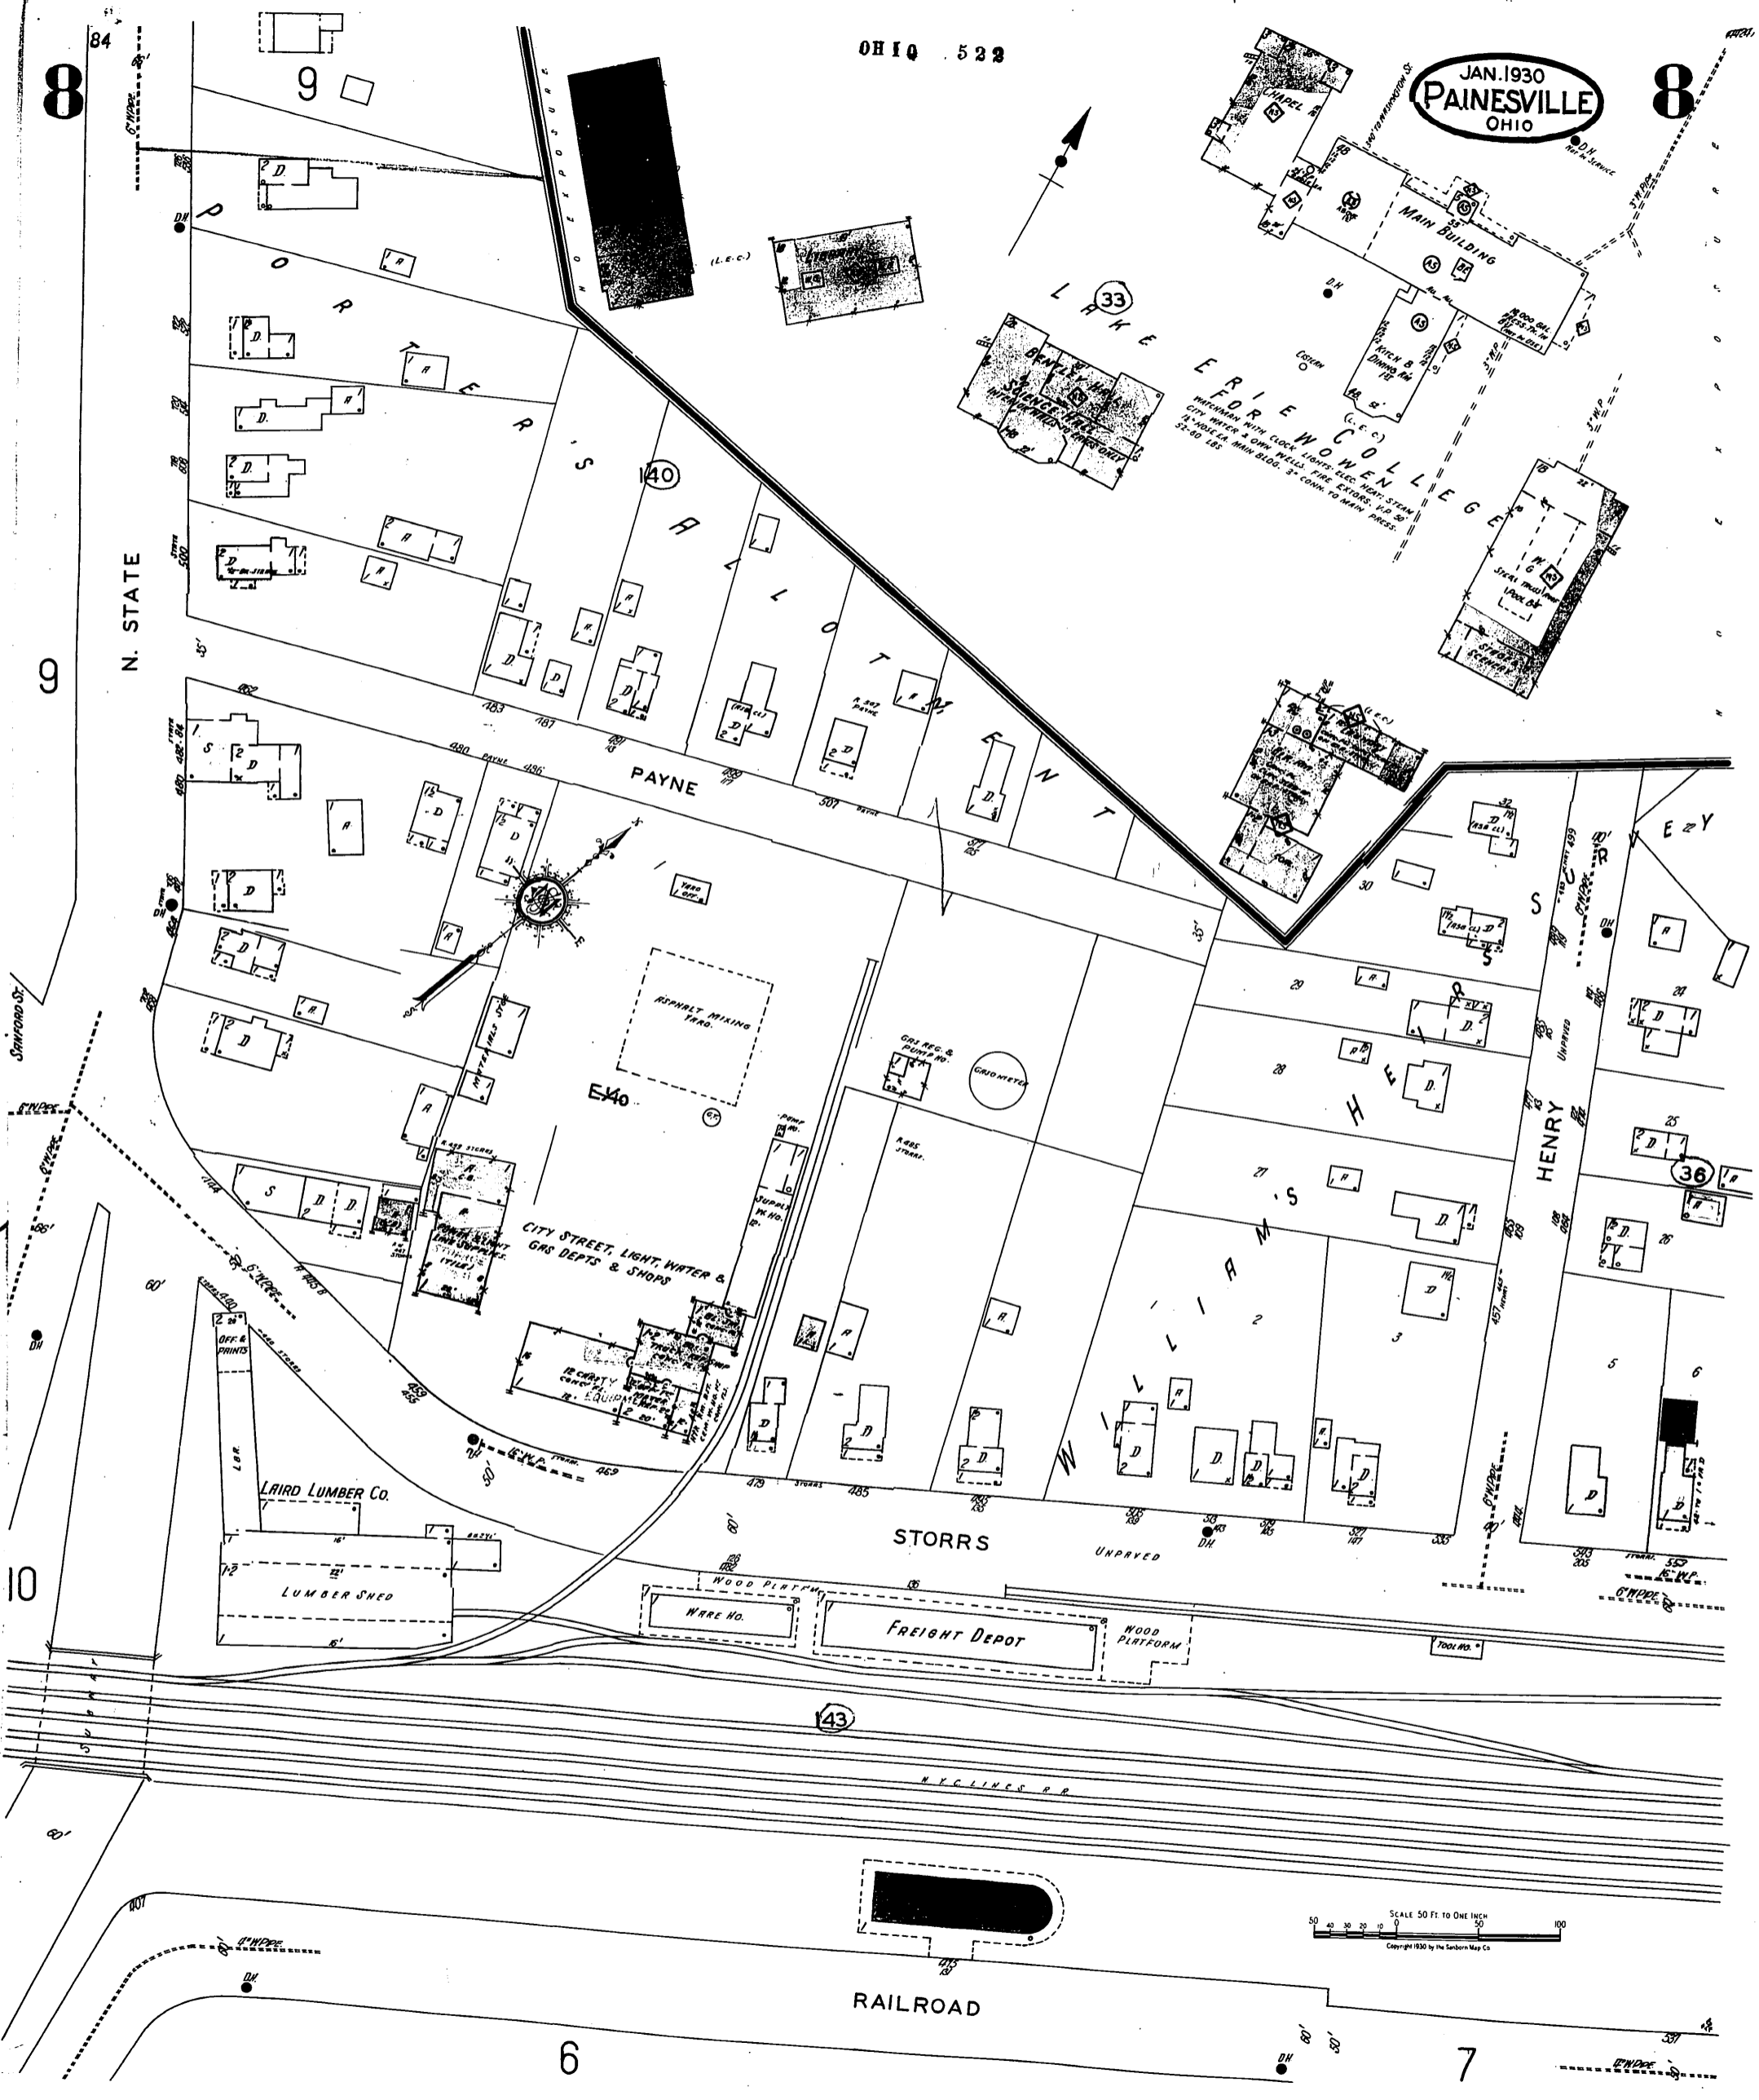

OHIO 522

JAN. 1930
PAINESVILLE
OHIO

8

8

N. STATE

9

10

6

7

SCALE 50 FT. TO ONE INCH
Copyright 1930 by the Sanborn Map Co.