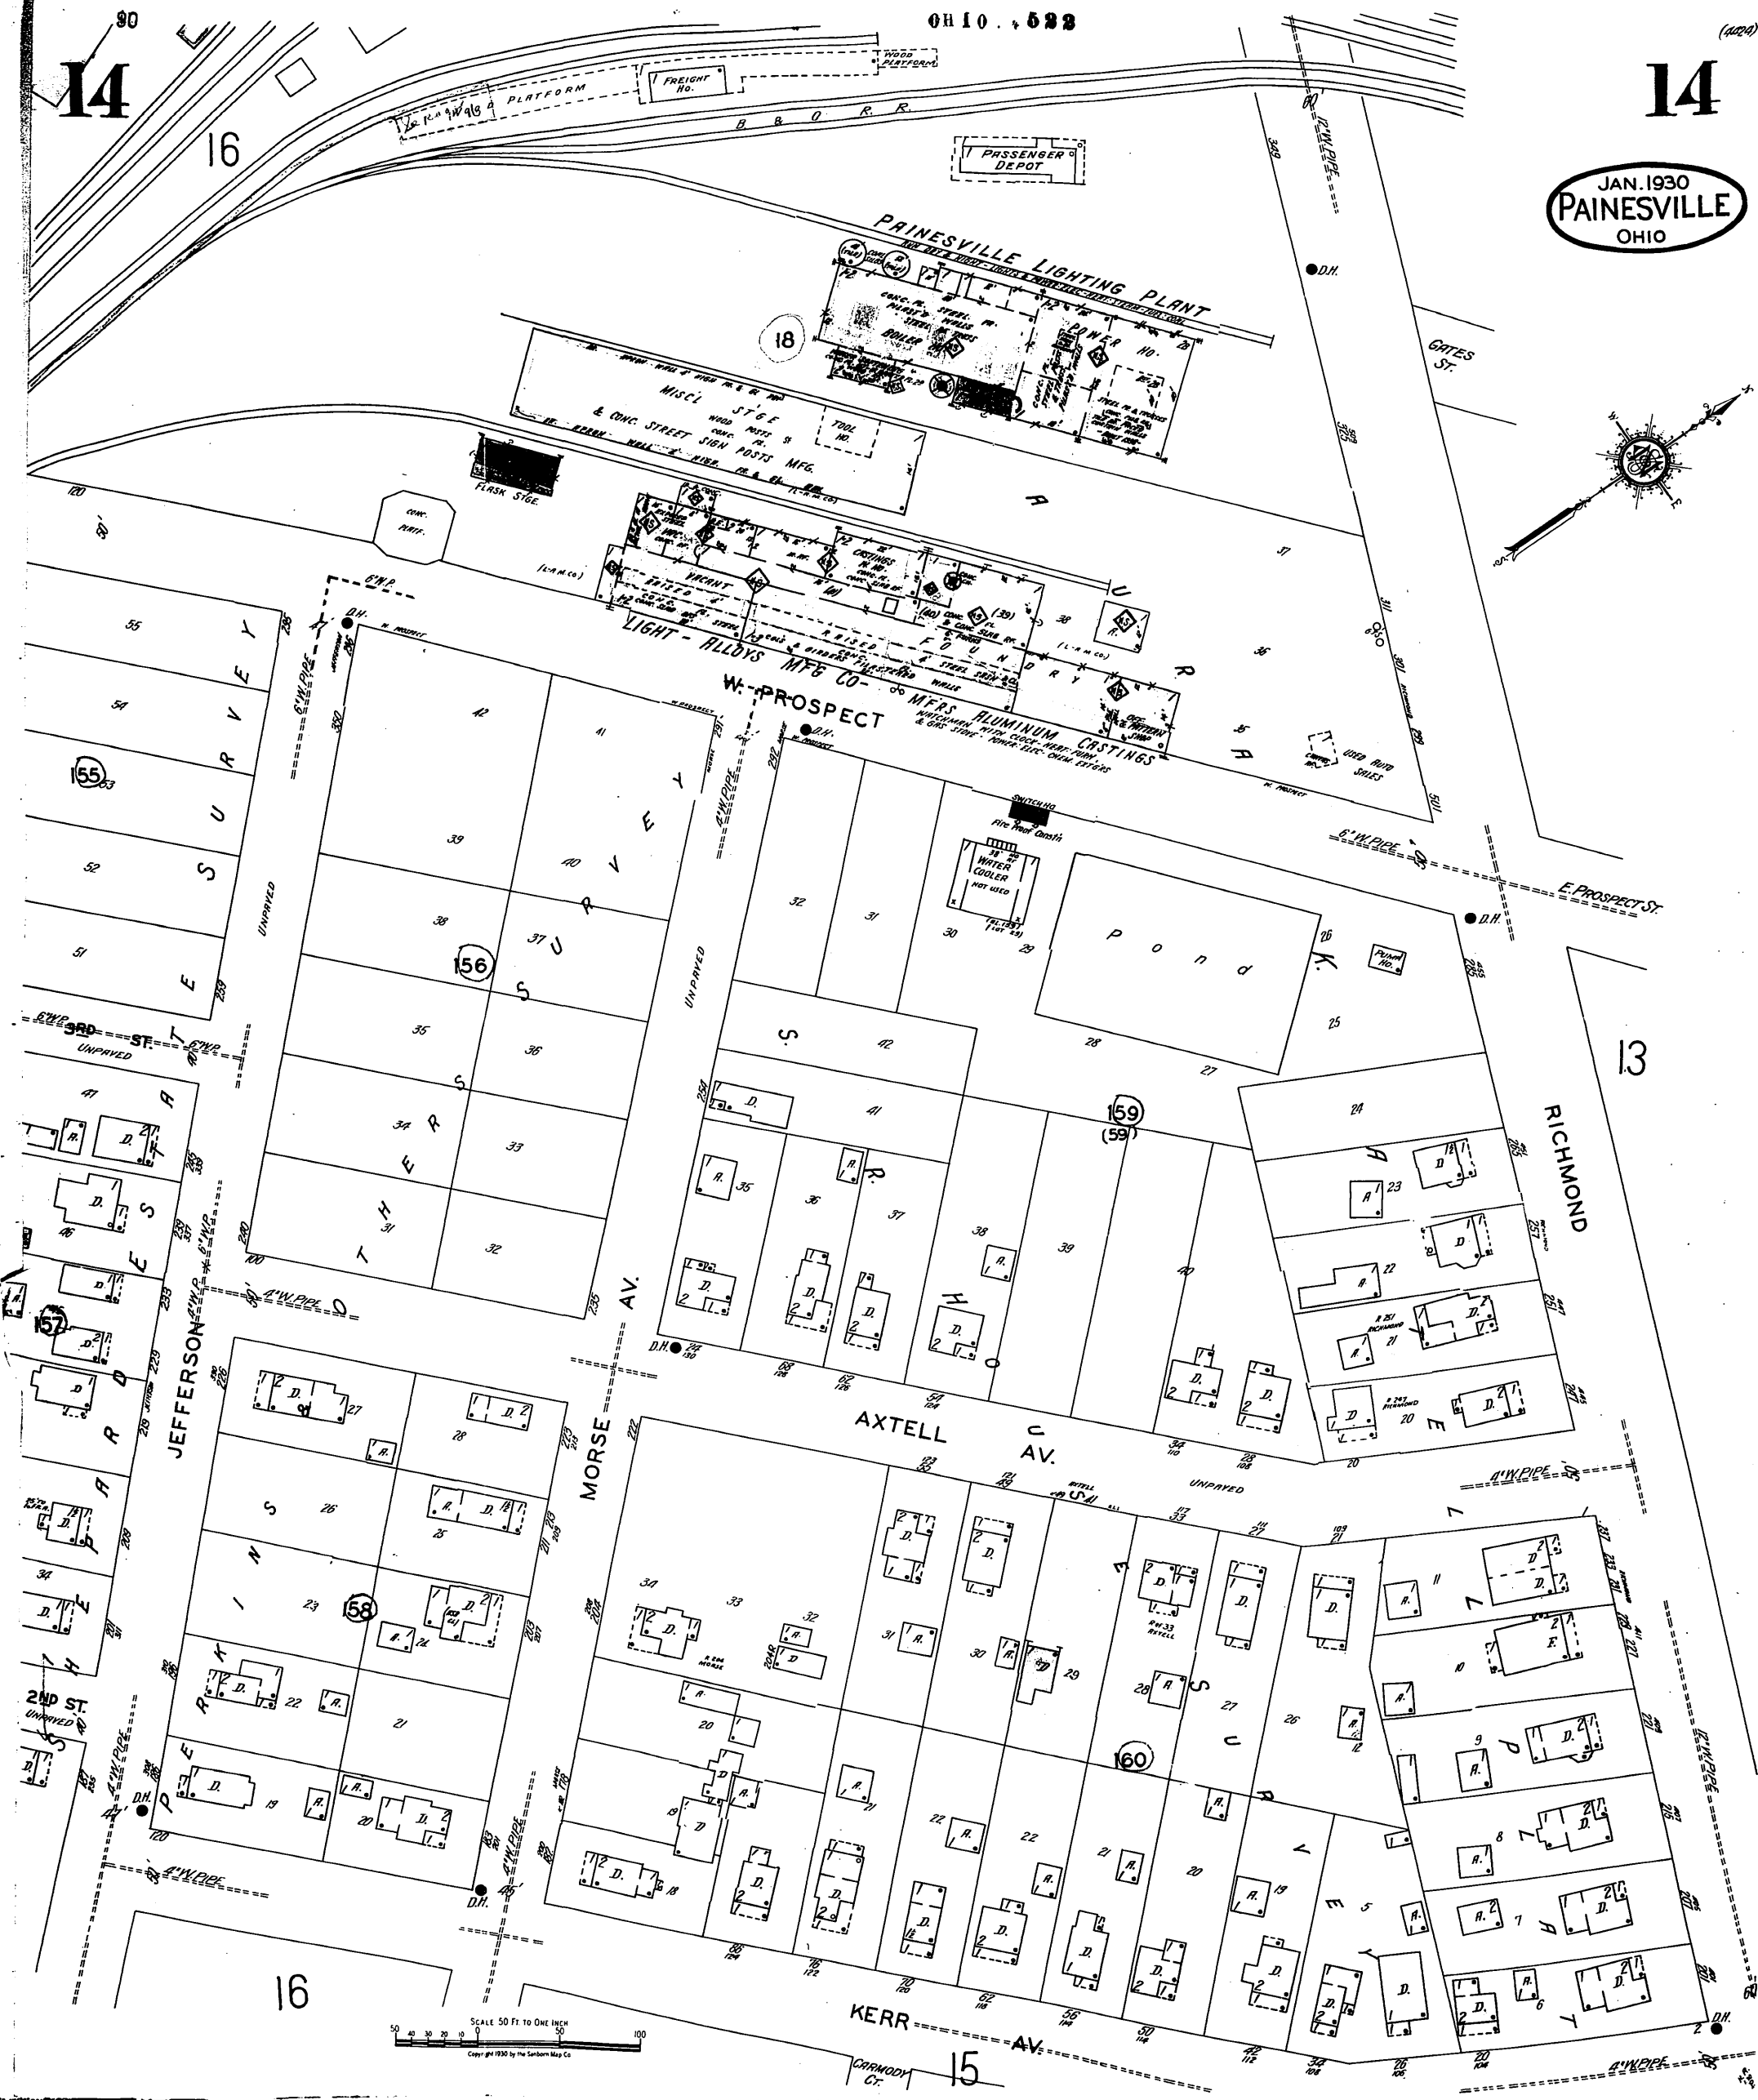

14

14

JAN. 1930
PAINESVILLE
OHIO

SCALE 50 FT TO ONE INCH
Copyright 1930 by the Sanborn Map Co