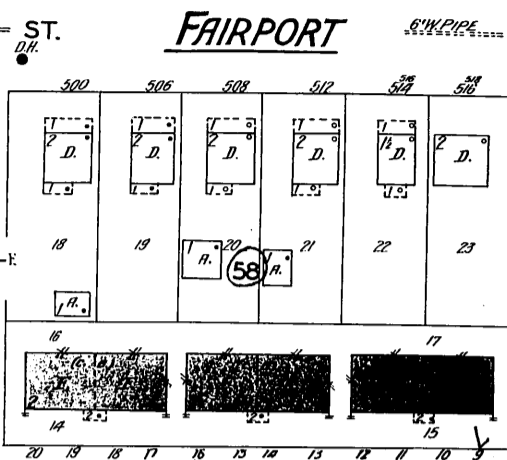

33

OHIO 522

30

109

33

JAN. 1930
PAINESVILLE
OHIO

SCALE 50 FT TO ONE INCH

Copyright 1930 by the Sanborn Map Co.