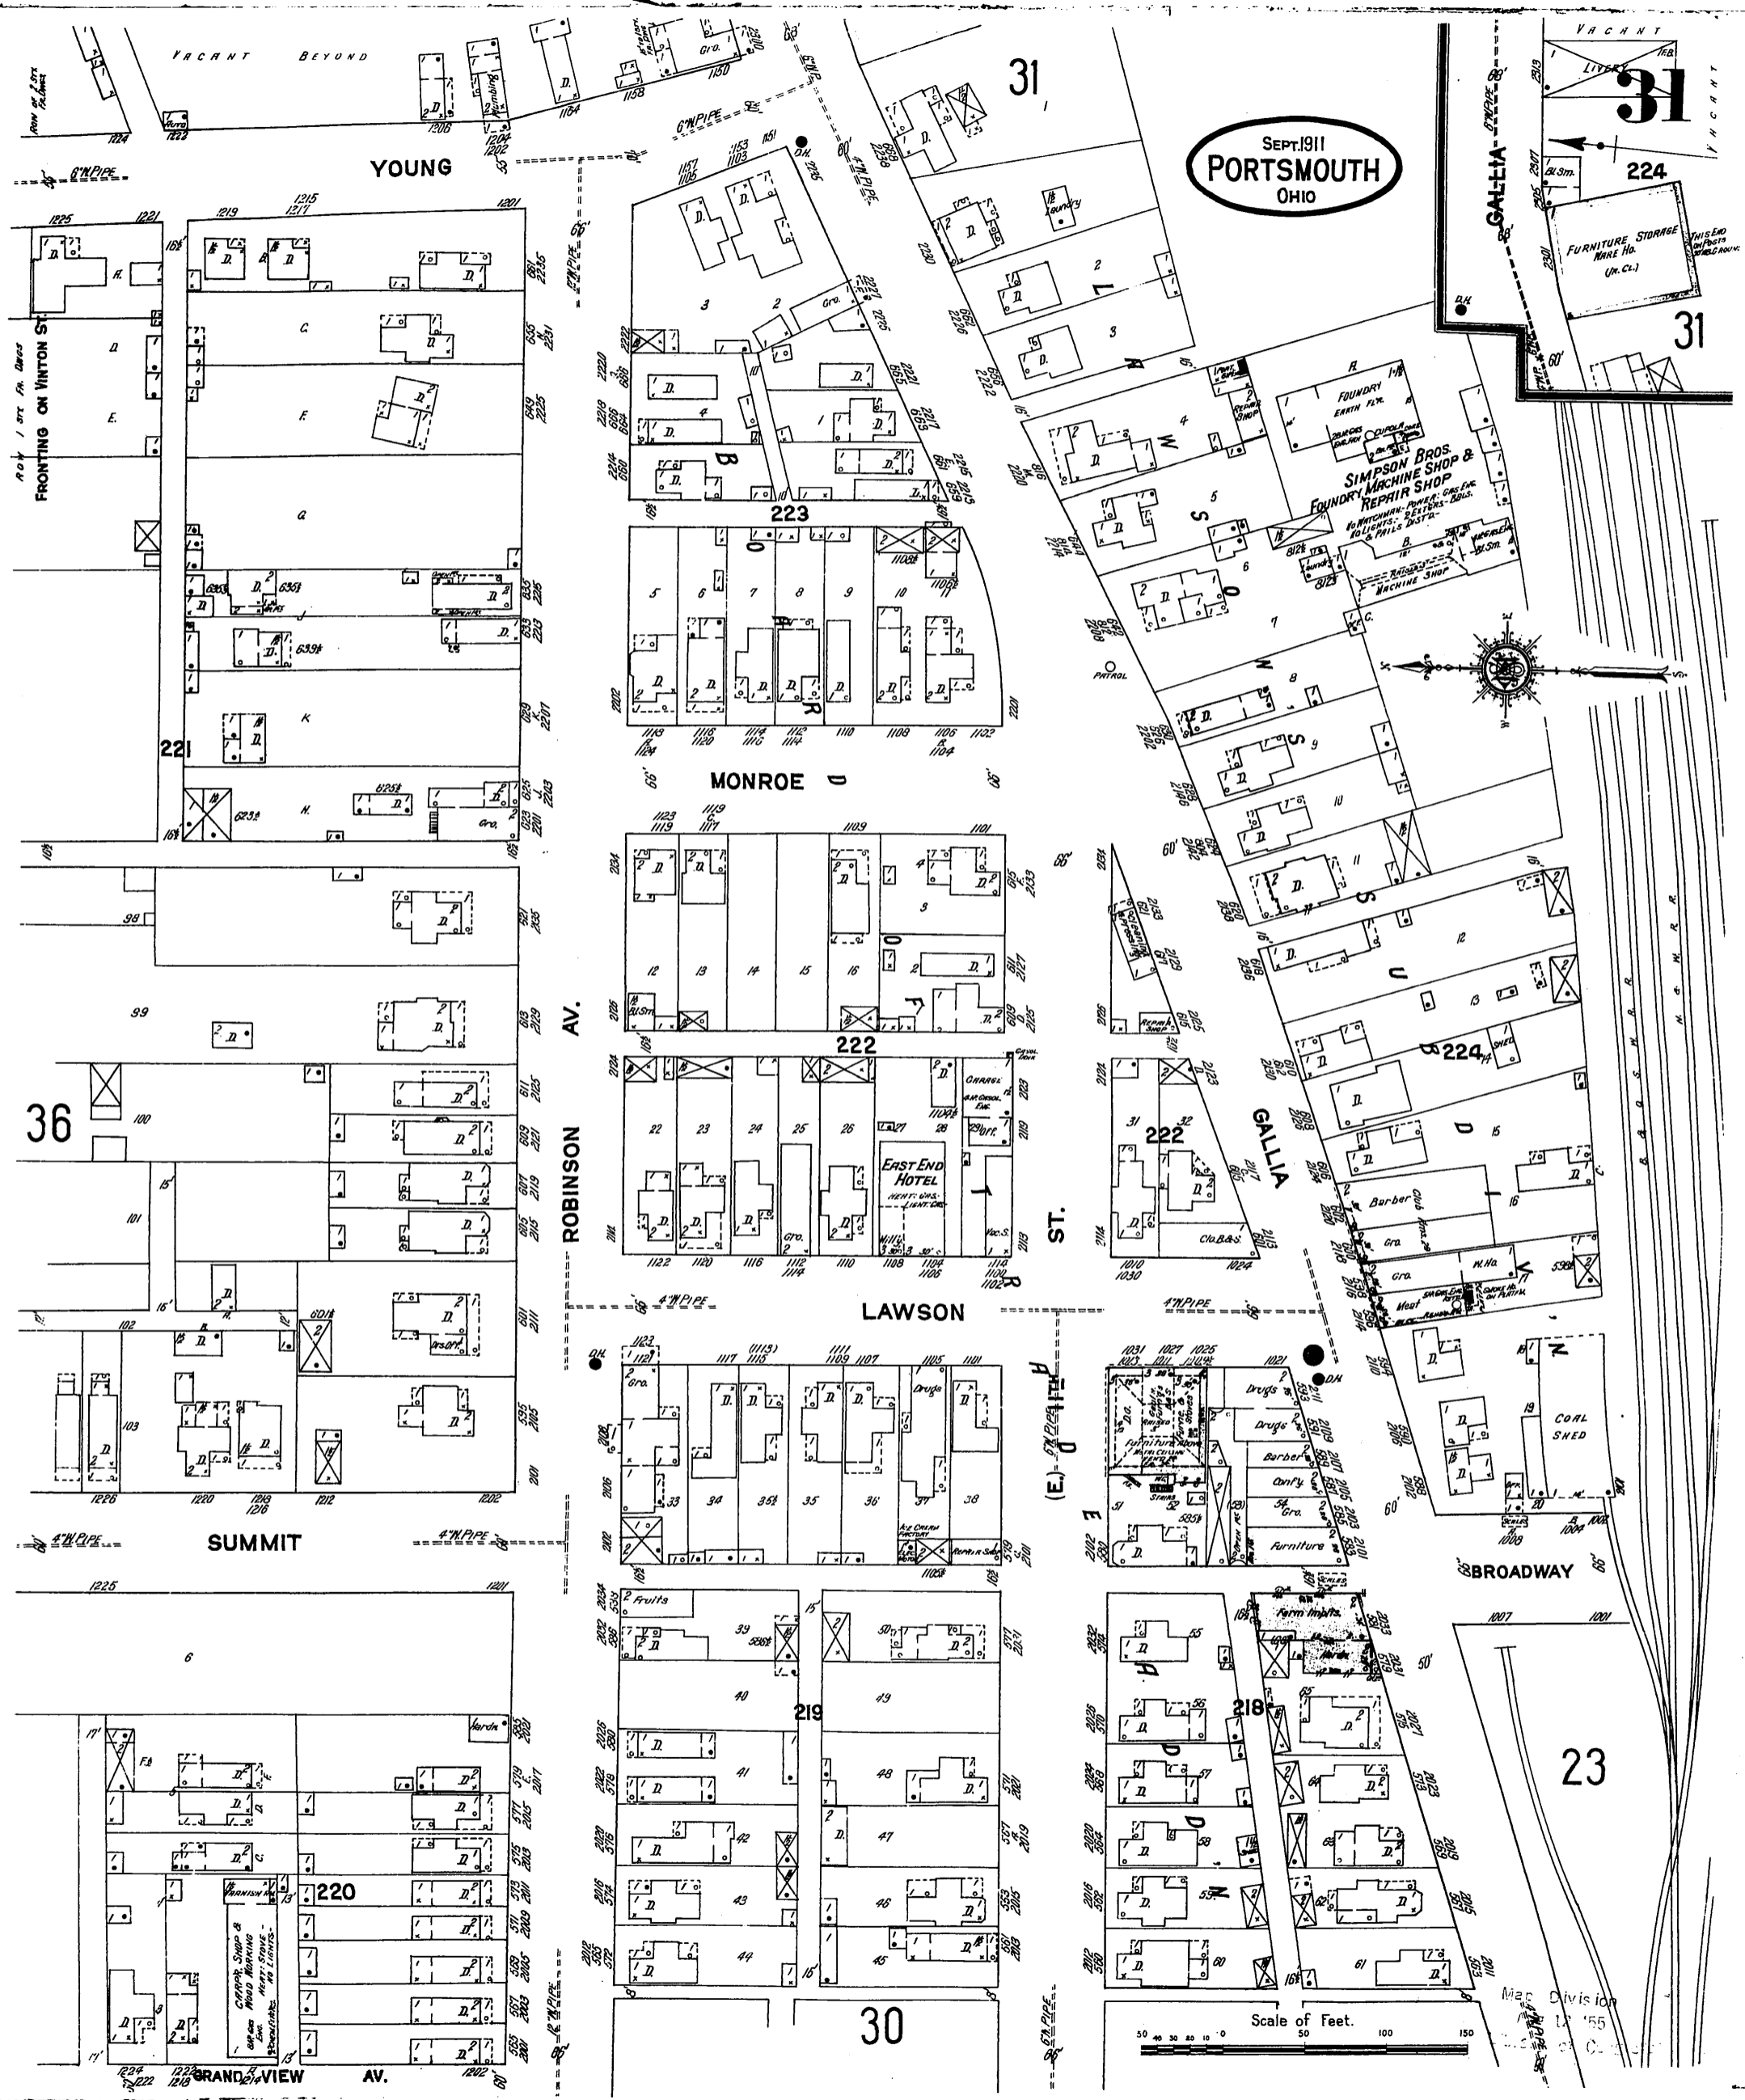

SEPT. 1911
PORTSMOUTH
OHIO

SIMPSON BROS.
FOUNDRY MACHINE SHOP &
REPAIR SHOP
REPAIRS: POWER, GAS, ETC.
ELECTRIC LIGHTS, DIST. &
MACHINERY

EAST END HOTEL
HEAT, GAS, LIGHT, ETC.

FURNITURE STORAGE
WAREHOUSE
(R. C. L.)

Scale of Feet.
0 50 100 150

Map Division
1911