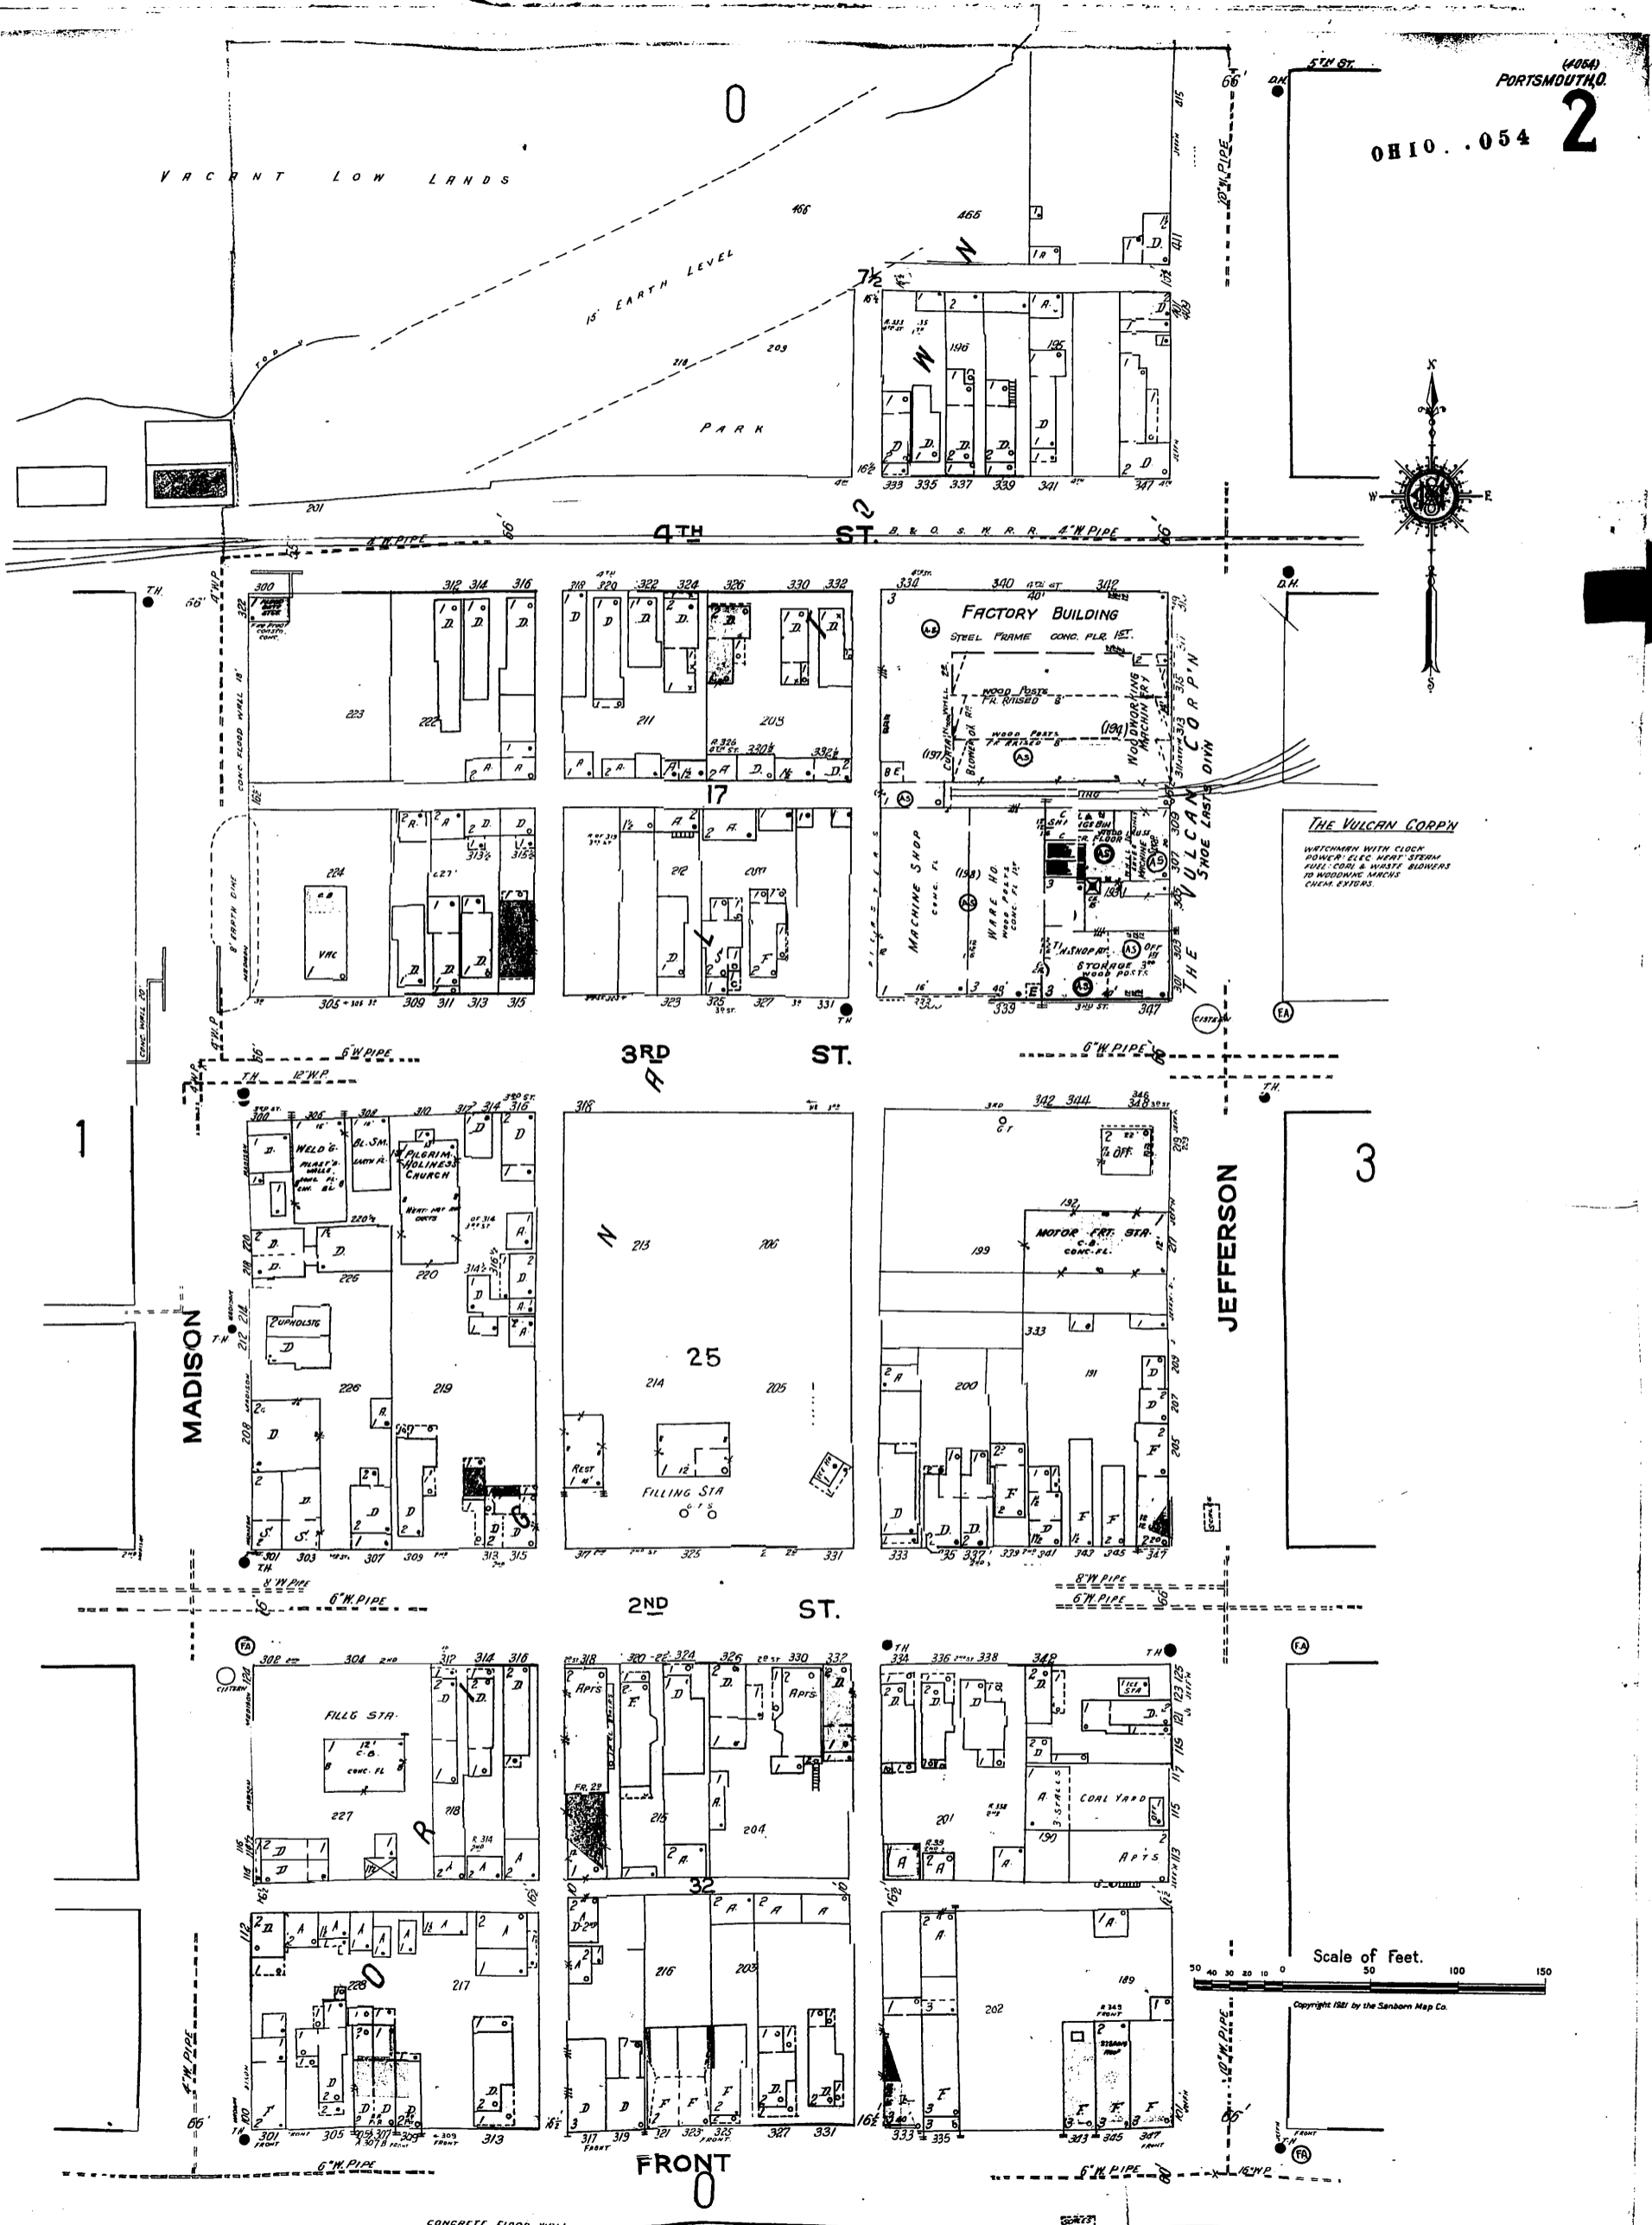

VACANT LOW LANDS

15' EARTH LEVEL

PARK

THE VULCAN CORP.
WATCHMEN WITH CLOCK
WOMEN ELEC. MENT STEAM
FULL COAL & WASTE BLOWERS
TO WOODING MACHS
CUM. EXPLOS.

JEFFERSON

MADISON

Copyright 1921 by the Sansborn Map Co.

FRONT

CONCRETE FLOOD WALL