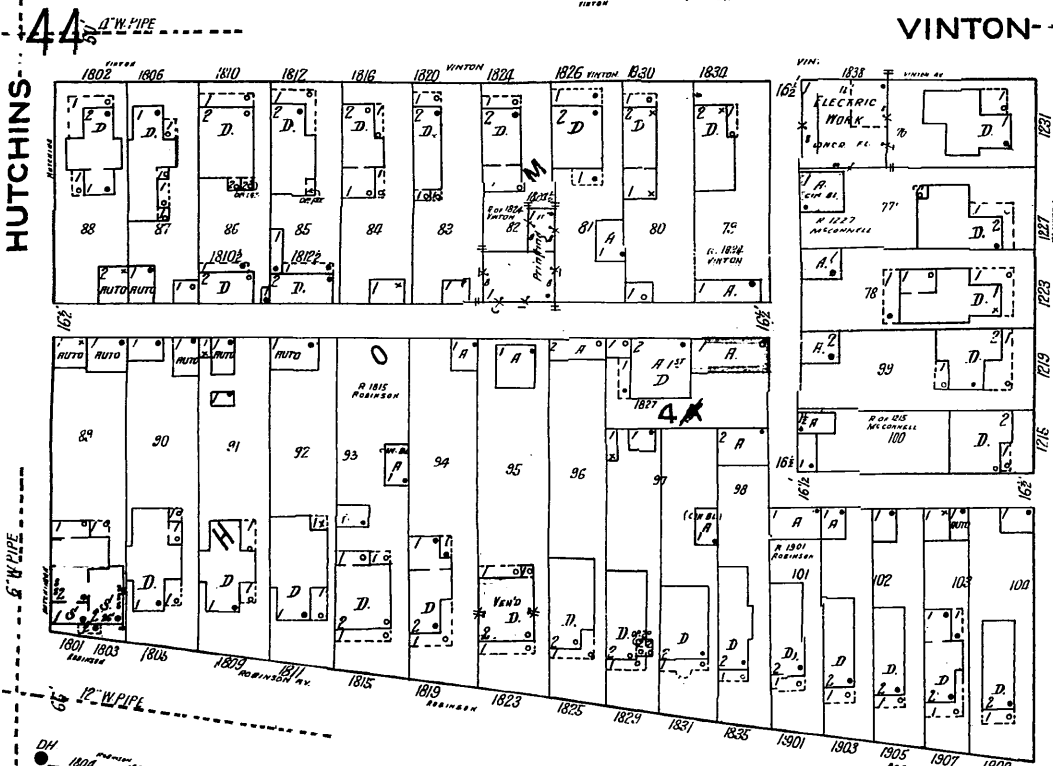

PORTSMOUTH, OHIO 44804
45

53

GRANT AV.

54

Scale of Feet.

Copyright 1921 by the Sanborn Map Co.

37

38