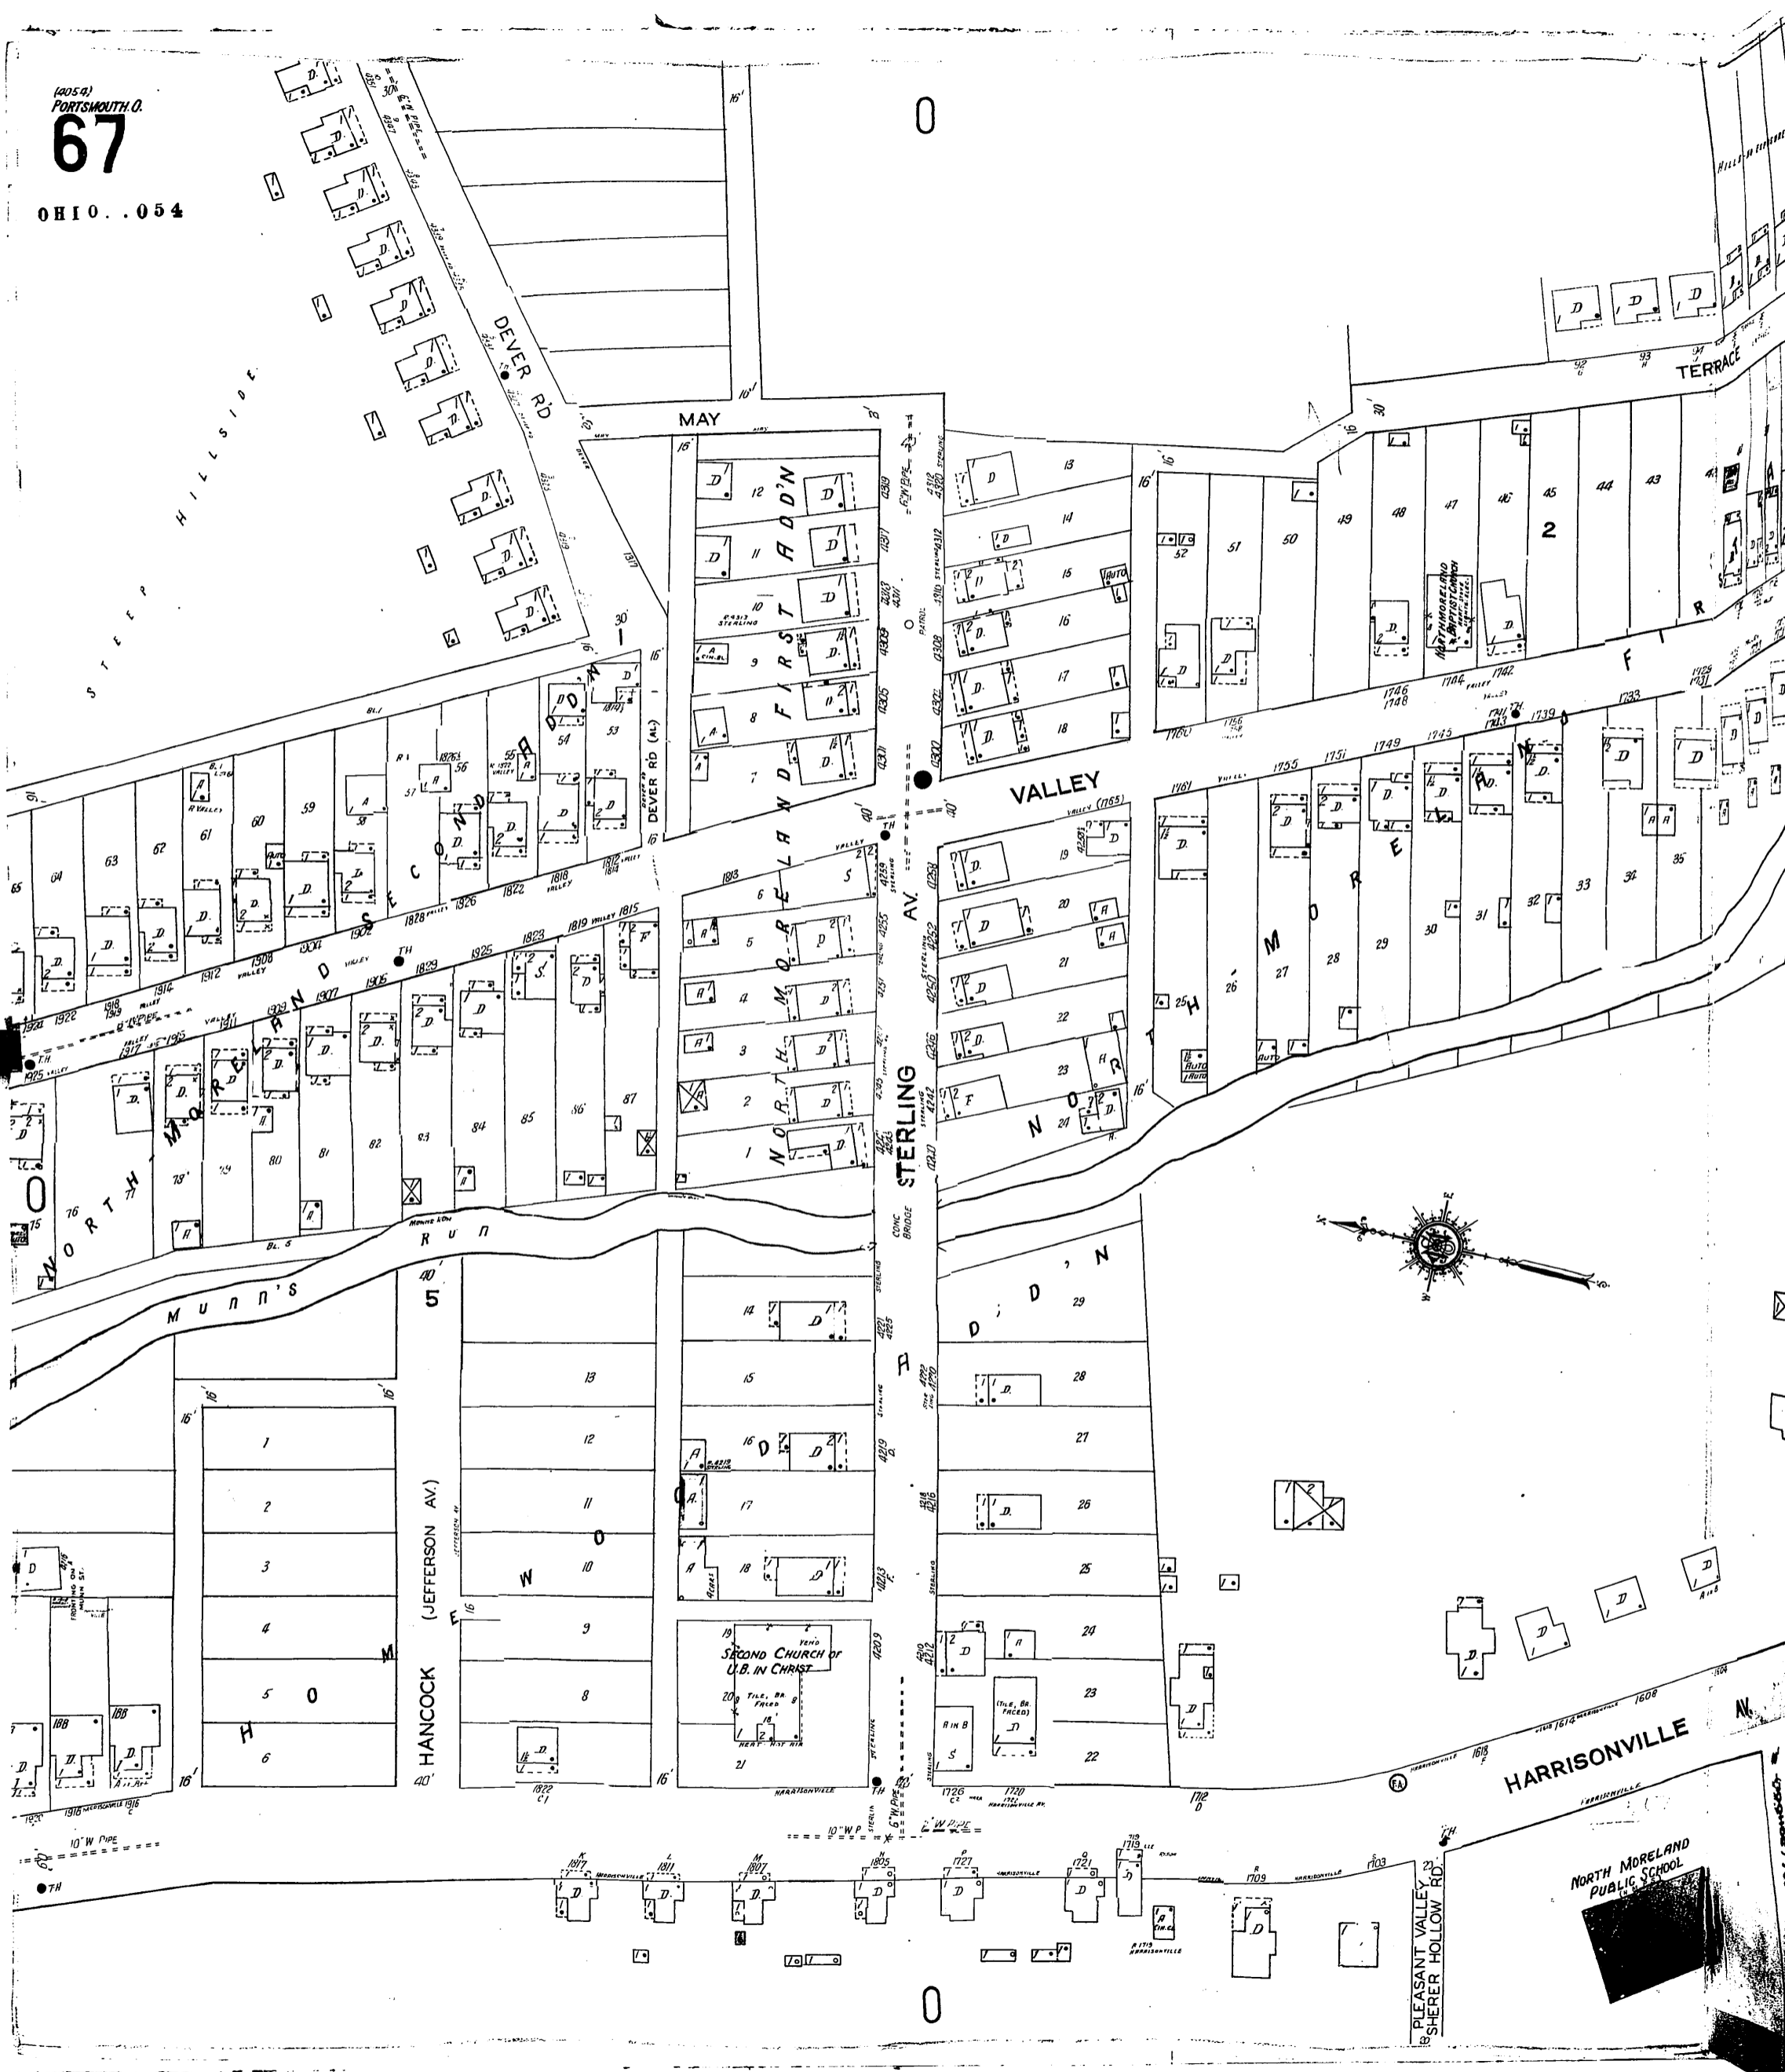

(2054)  
PORTSMOUTH, O.

67

OHIO . 054

NORTH MORELAND  
PUBLIC SCHOOL

HARRISONVILLE

HANCOCK  
(JEFFERSON AV.)

VALLEY

MAY

DEVER RD

NORTH

MUNN'S  
RUN

TERRACE

STERLING  
AV.

10" W PIPE

10" W PIPE

0