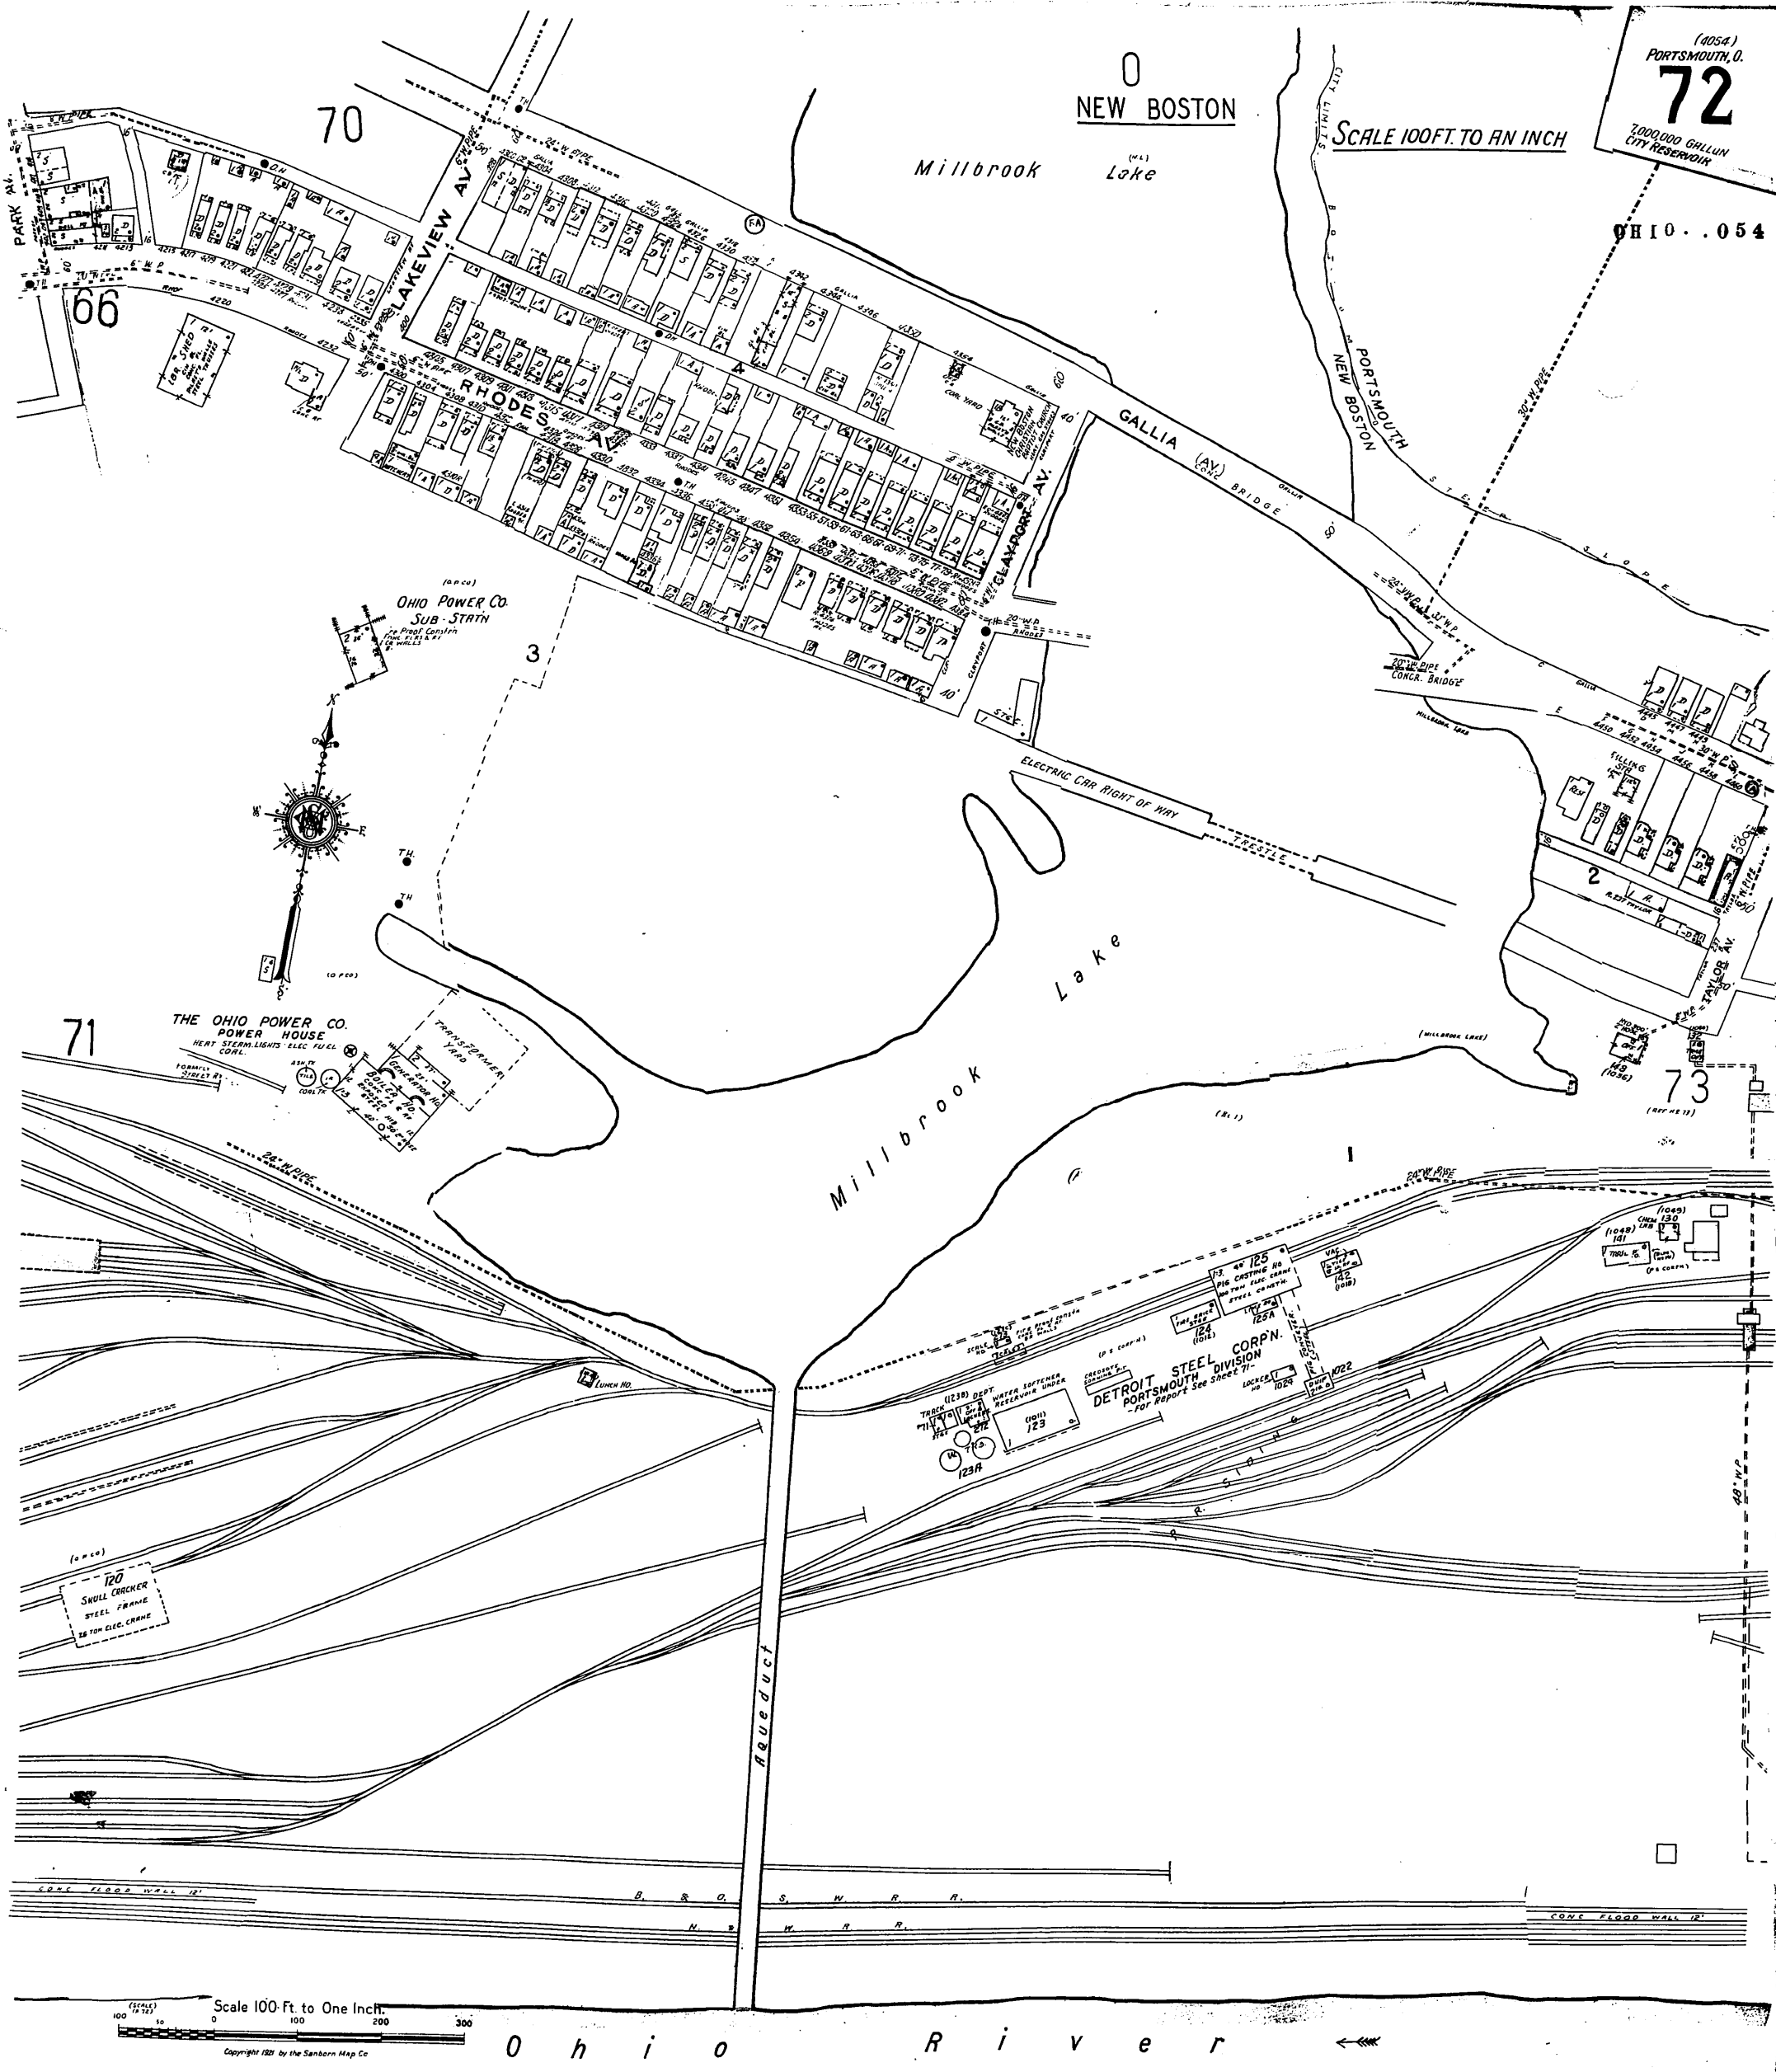

(1054)
PORTSMOUTH, O.
72
2,000,000 GALLON
CITY RESERVOIR

OHIO . . 054

0
NEW BOSTON

SCALE 100 FT. TO AN INCH

OHIO POWER CO.
SUB-STATION

THE OHIO POWER CO.
POWER HOUSE

DETROIT STEEL CORPN
PORTSMOUTH DIVISION

Scale 100-Ft. to One Inch.
Copyright 1921 by the Sanborn Map Co.