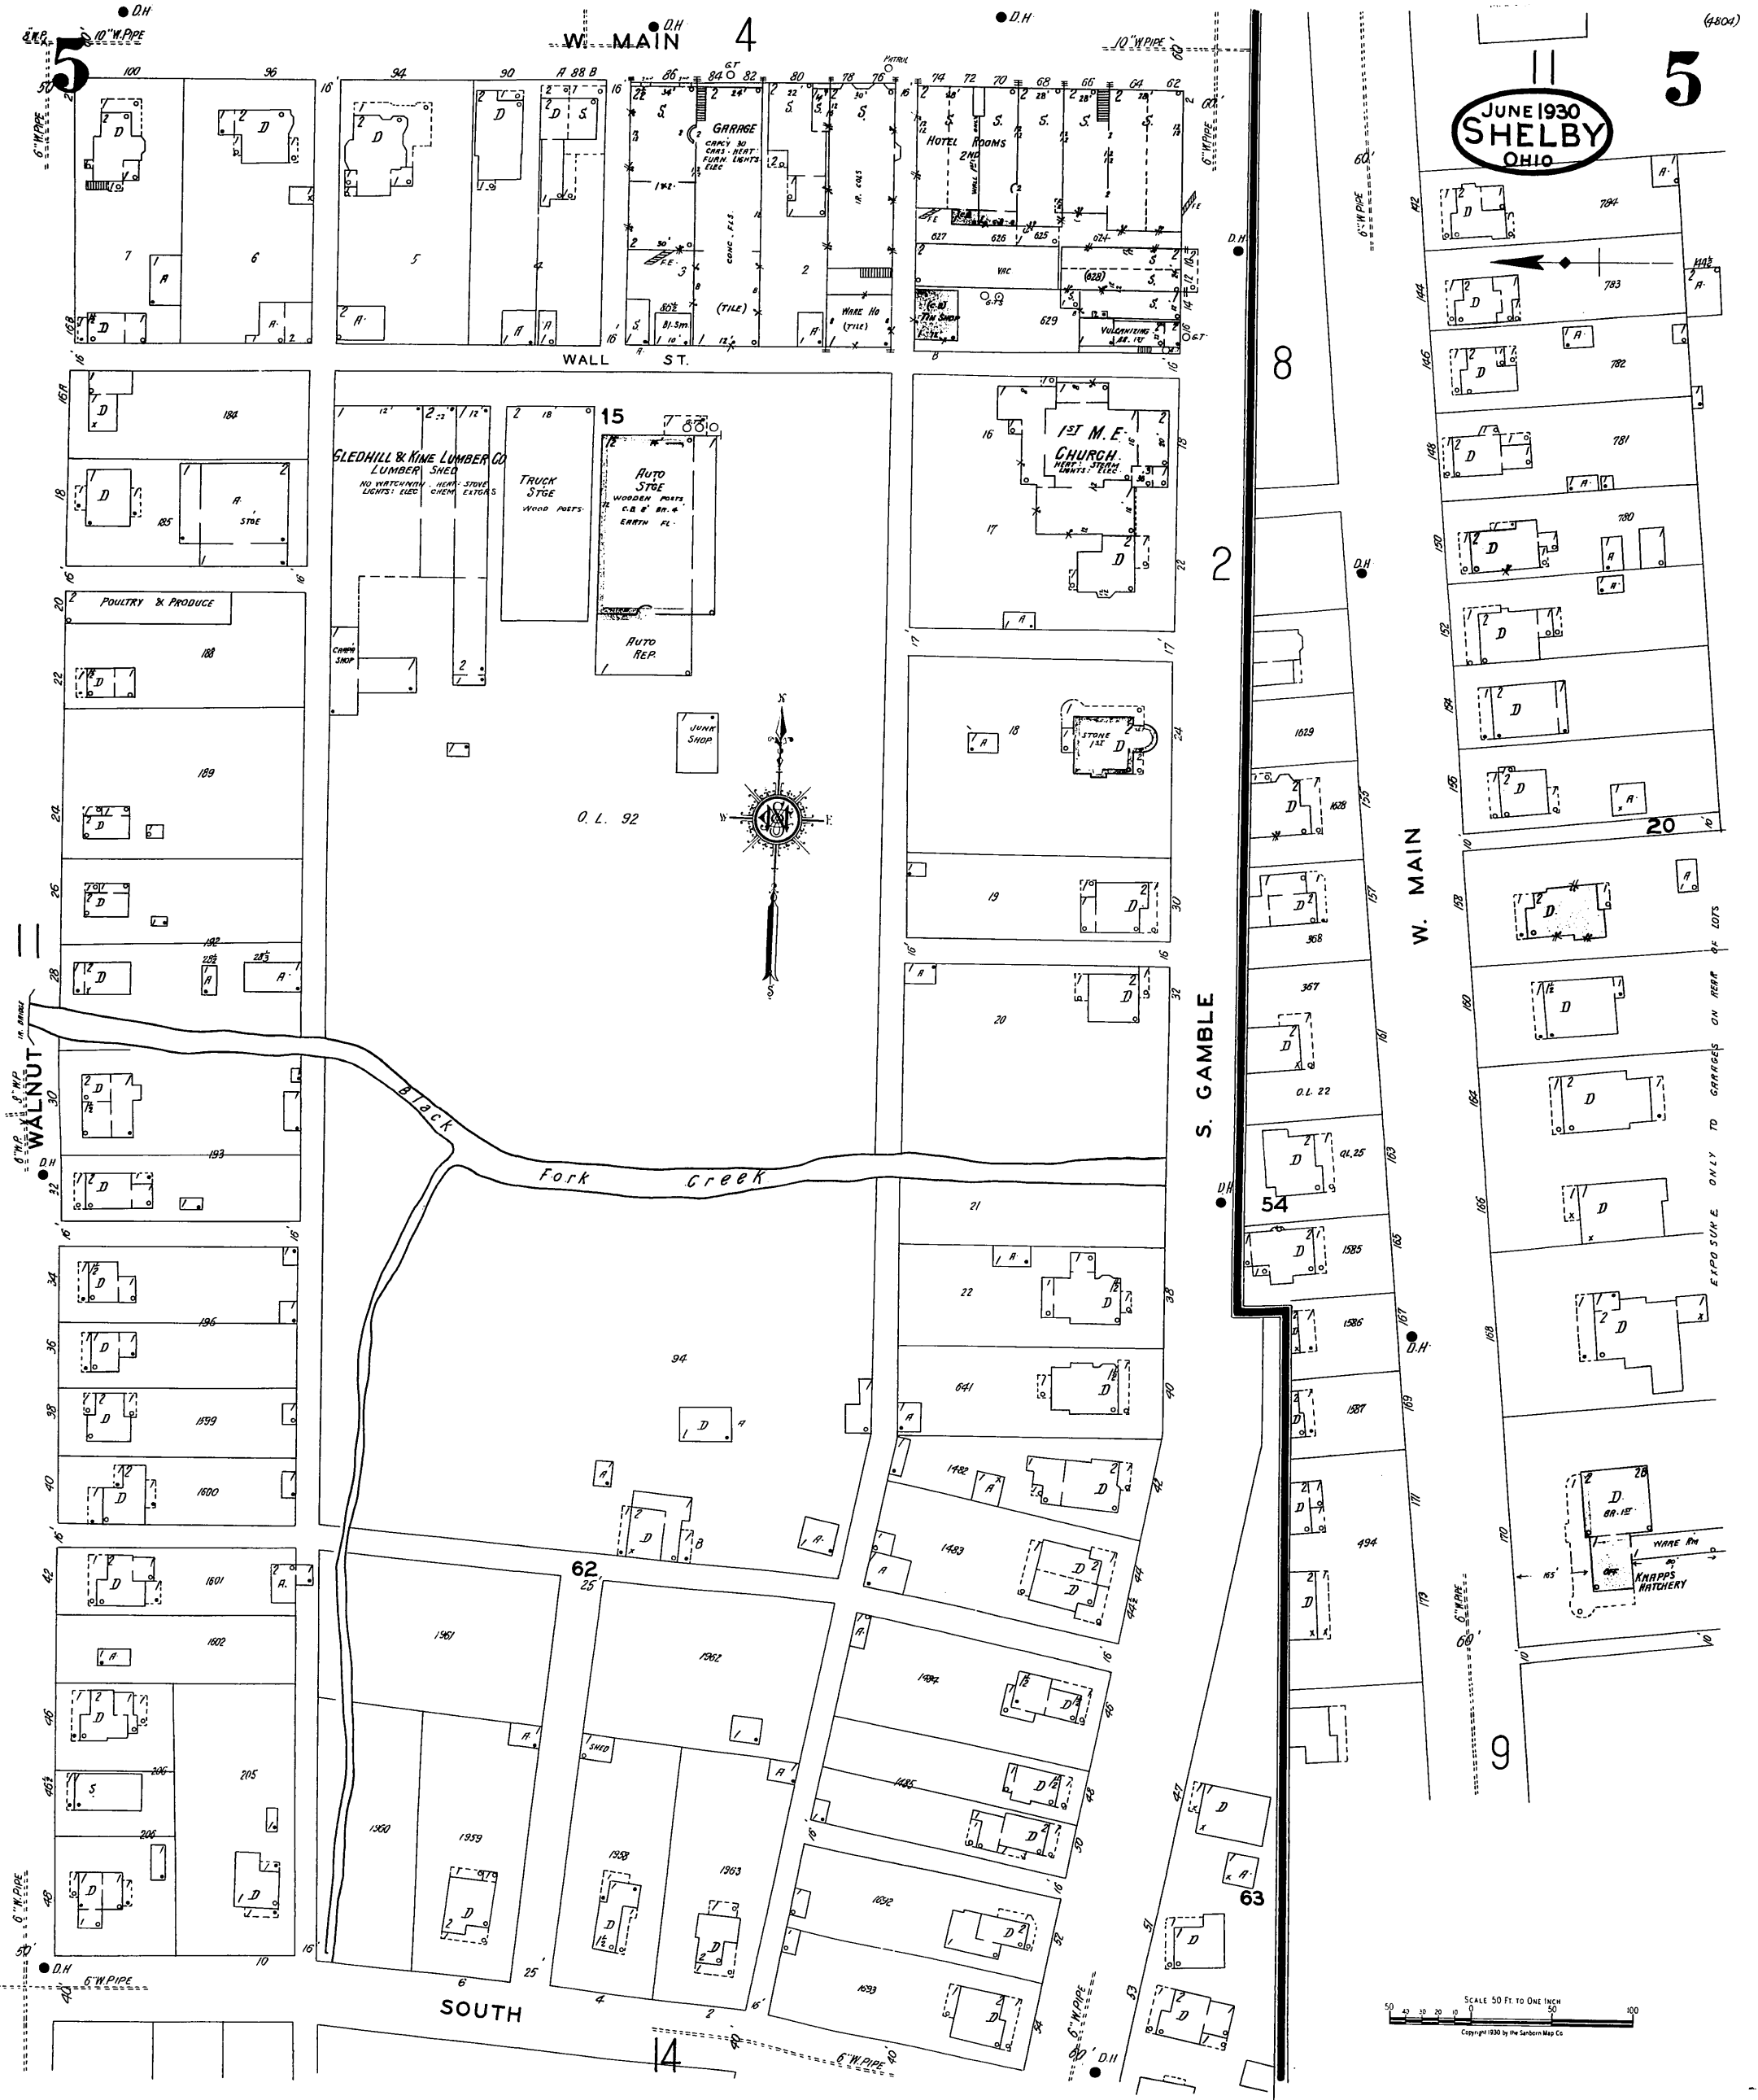

JUNE 1930
SHELBY
OHIO

SCALE 50 FT. TO ONE INCH
Copyright 1930 by the Sanborn Map Co.