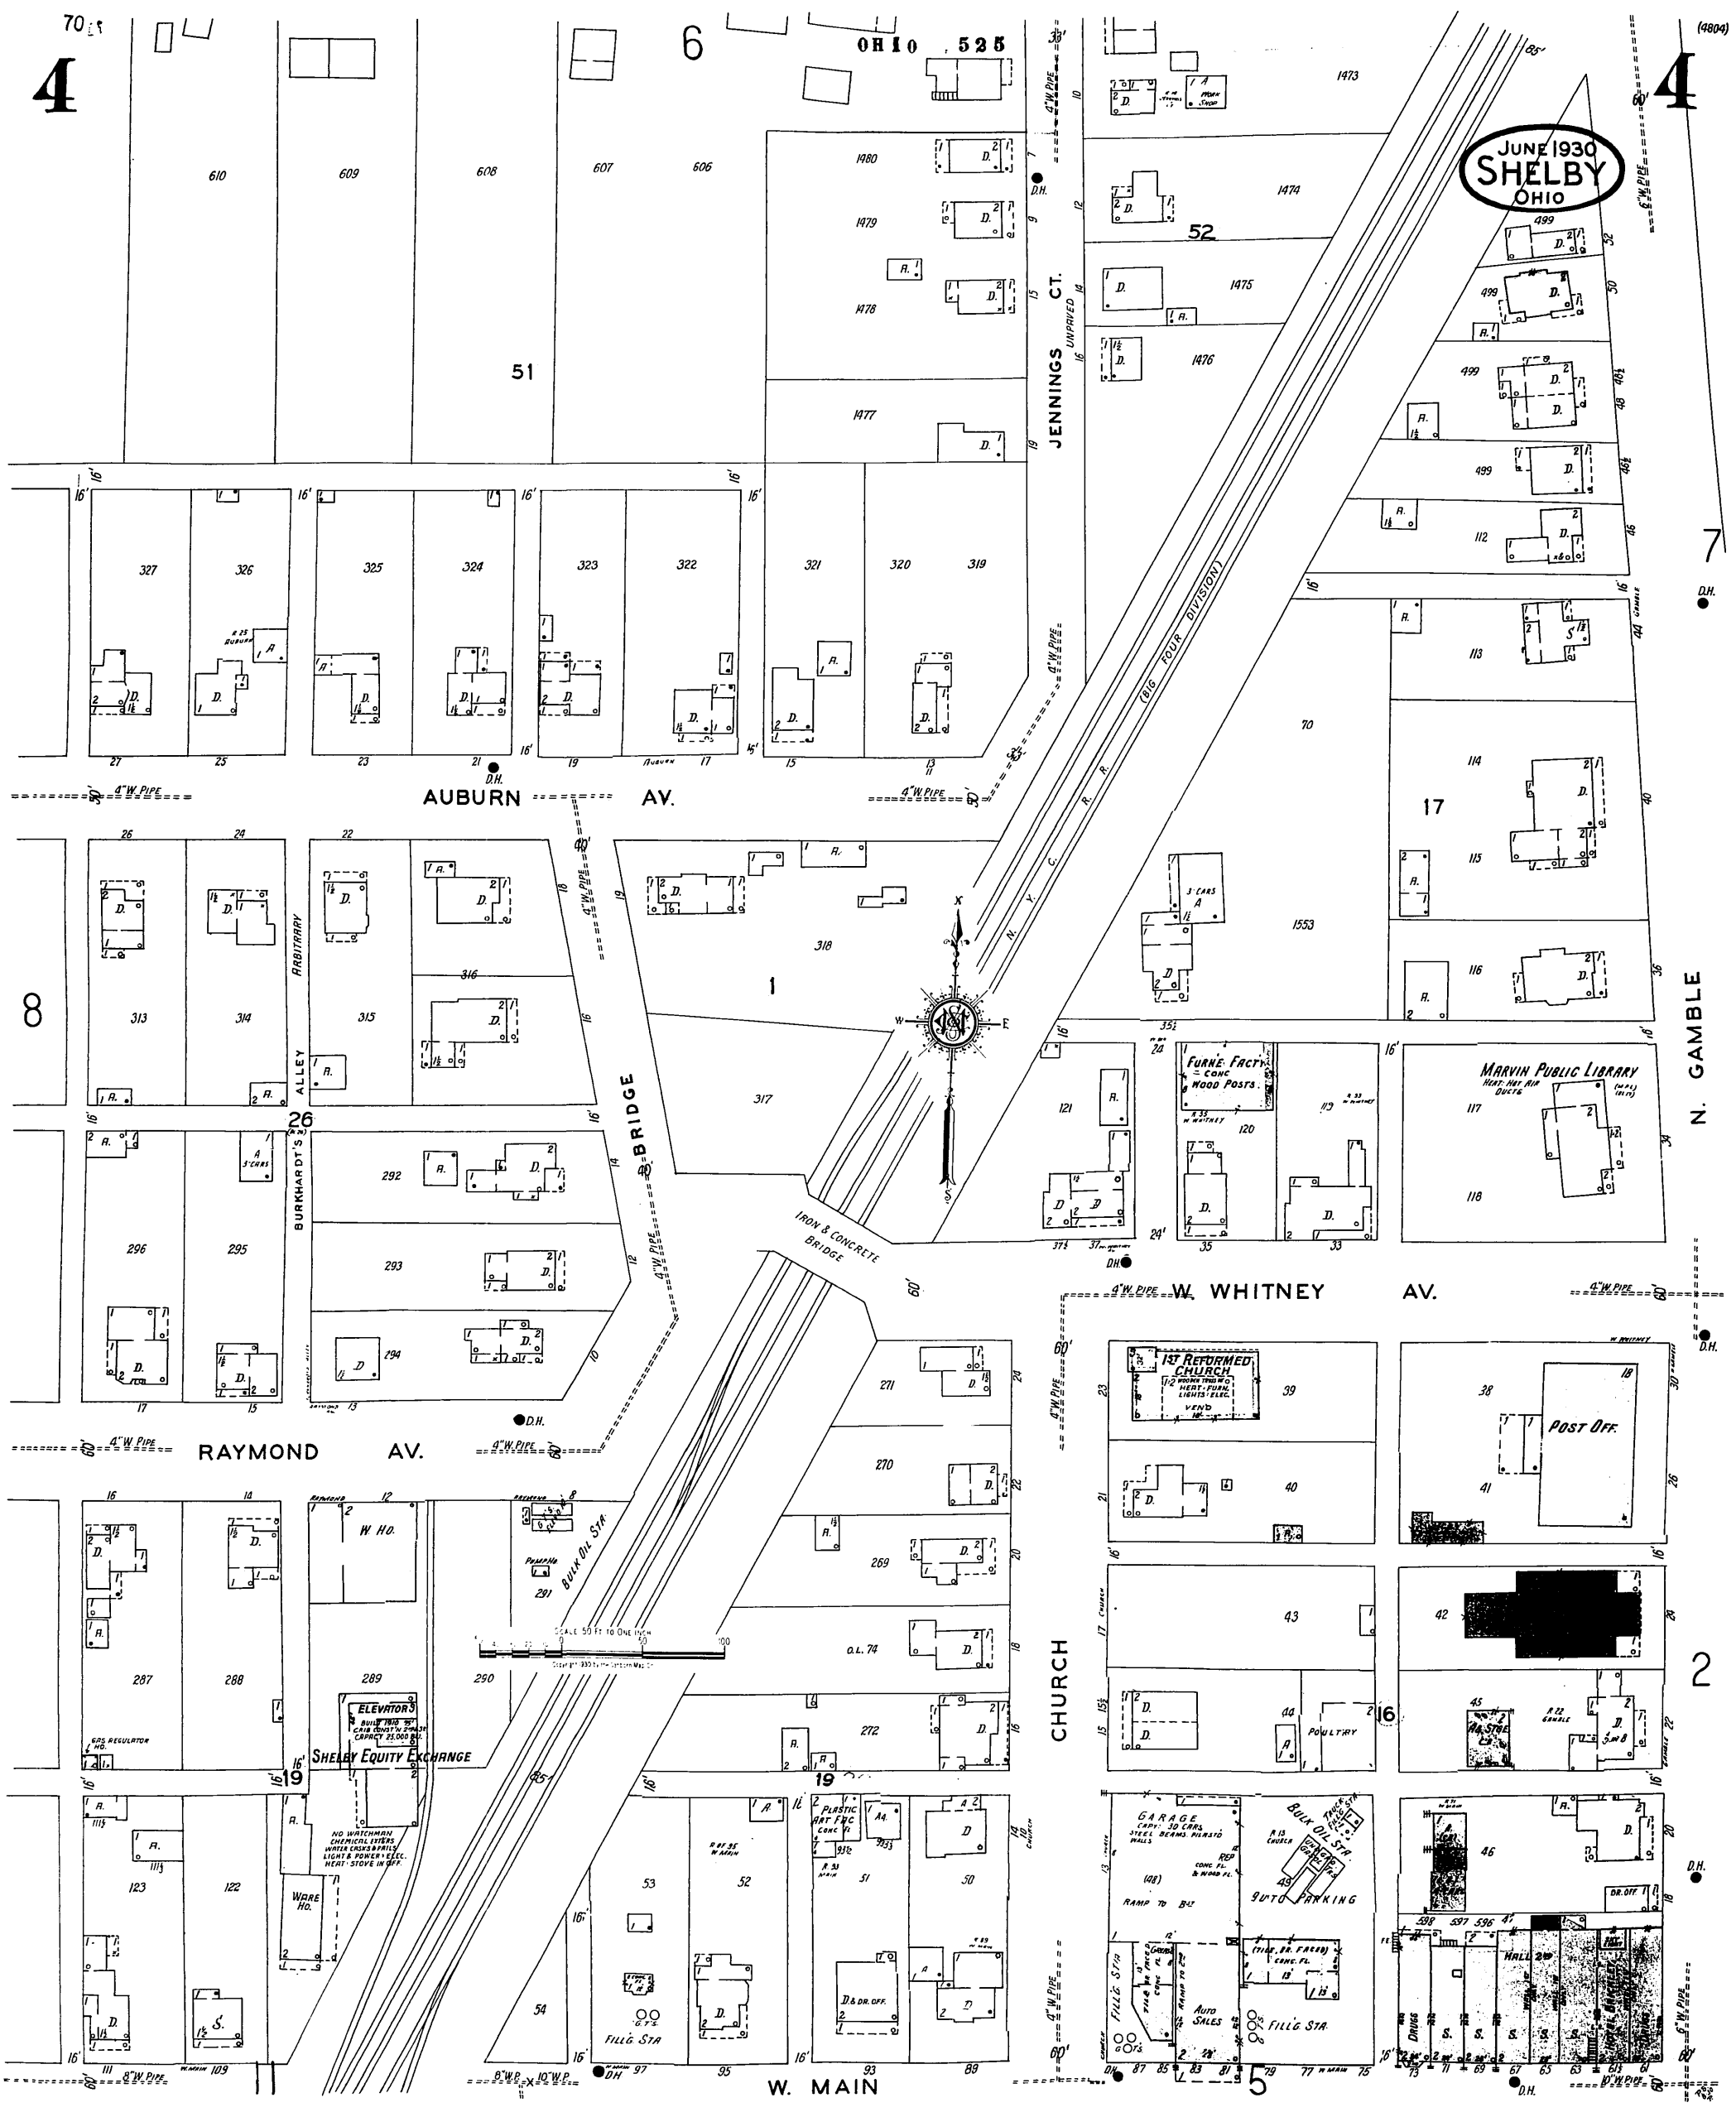

JUNE 1930
SHELBY
OHIO

70

4

6

OHIO 525

4

7

8

26

RAYMOND AV.

19

W. MAIN

CHURCH

W. WHITNEY AV.

N. GAMBLE

2