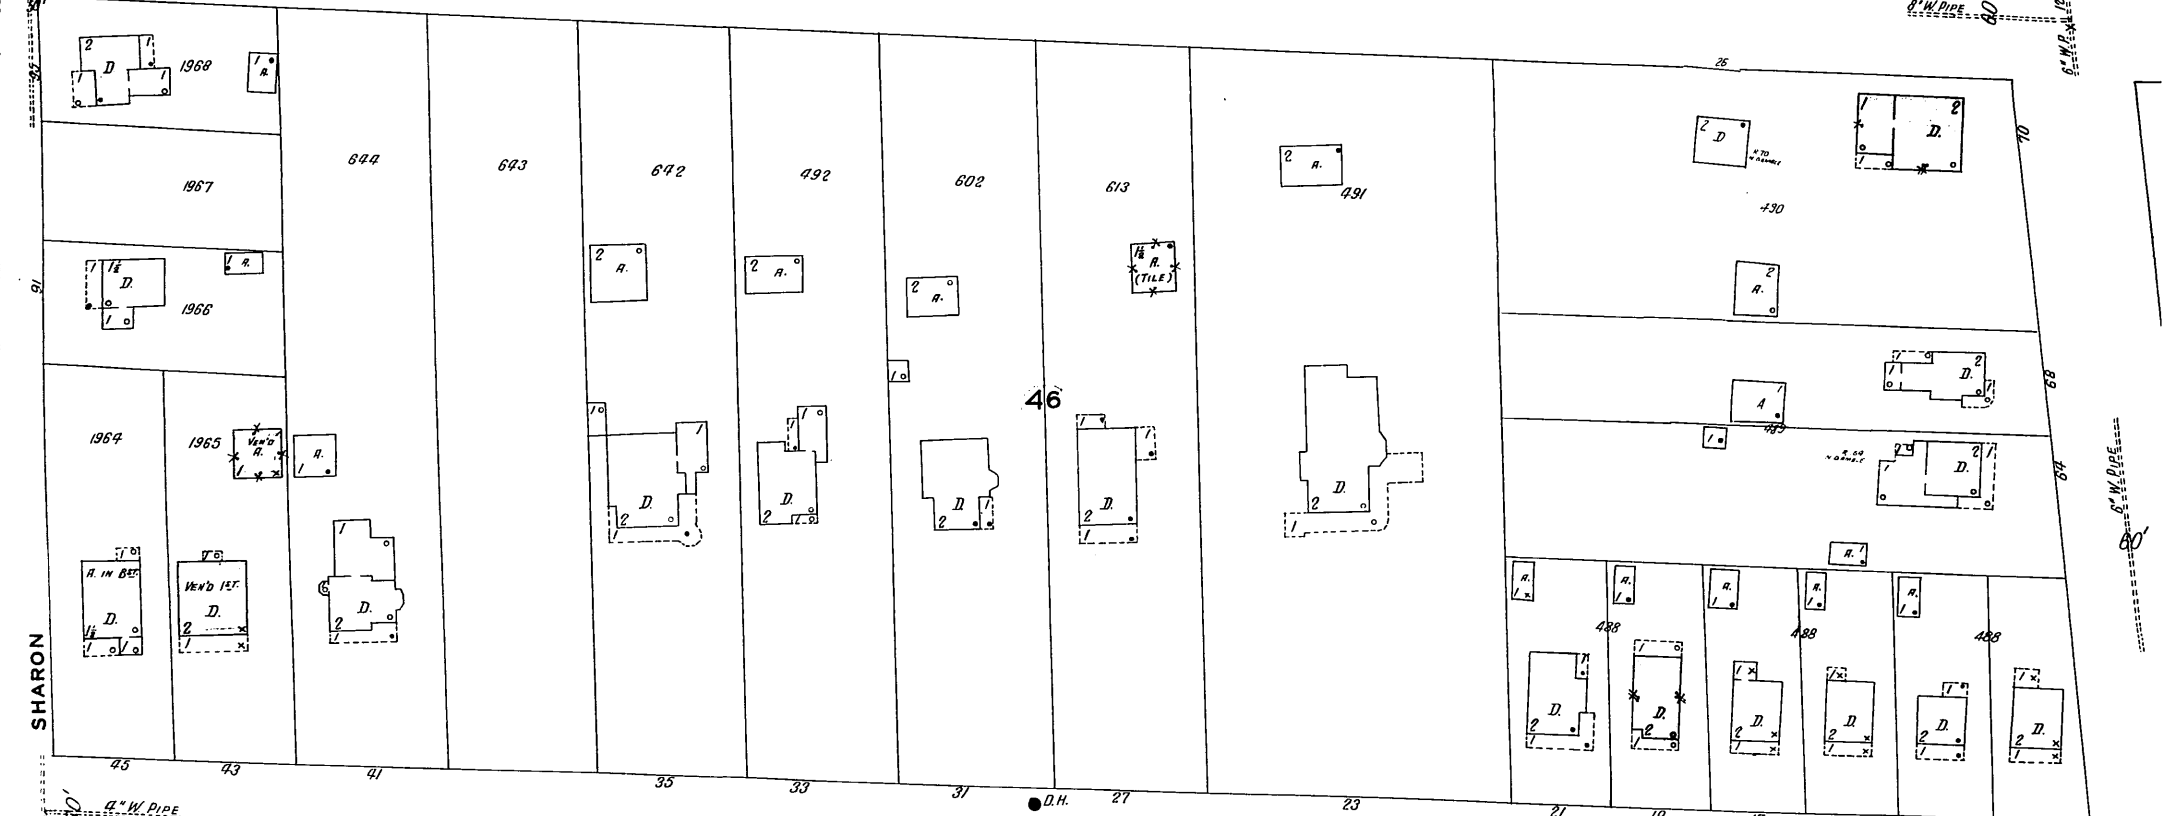

OHIO 525

JUNE 1930
SHELBY
OHIO

SCALE 50 FEET TO ONE INCH

Copyright 1930 by the Standard Map Co.