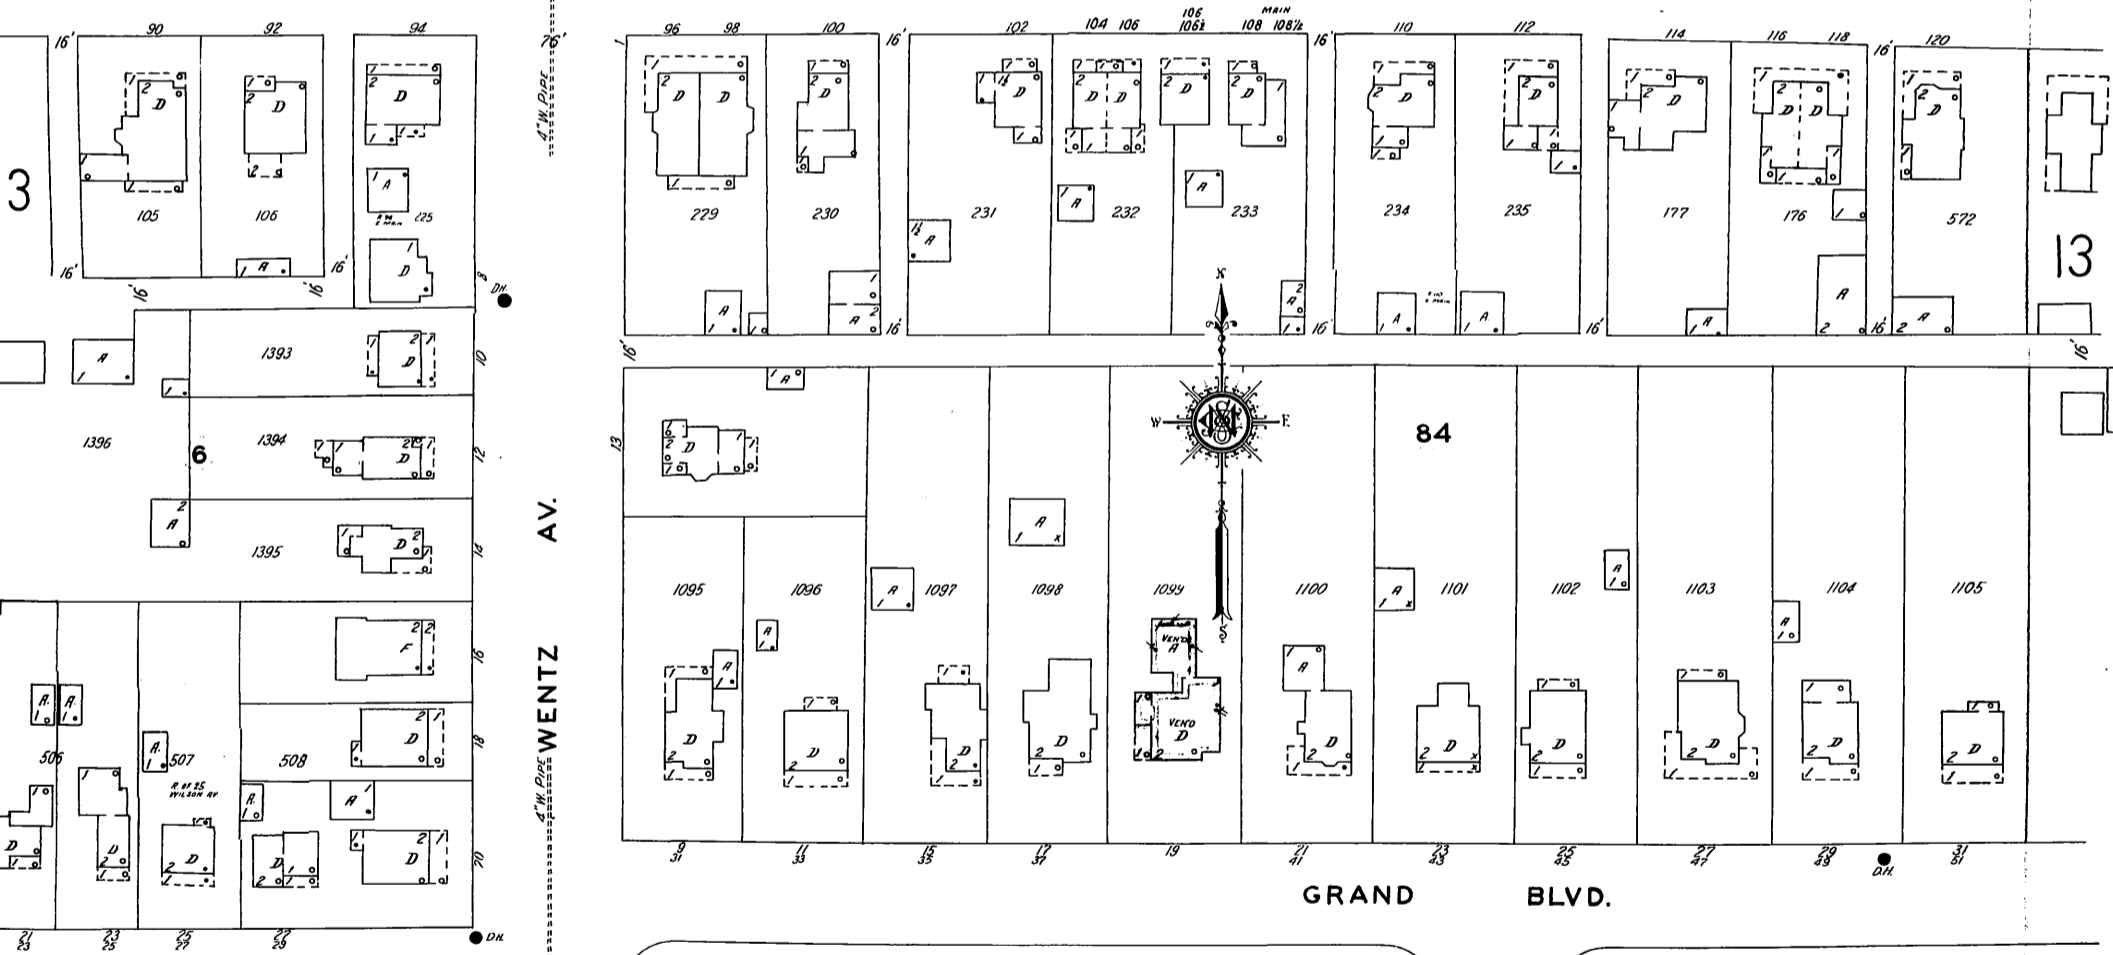

ORIO 525

E. WHITNEY AV. 16

JUNE 1930
SHELBY
OHIO

E. MAIN

SCALE 50 FT TO ONE INCH
Copyright 1930 by the Sanborn Map Co.