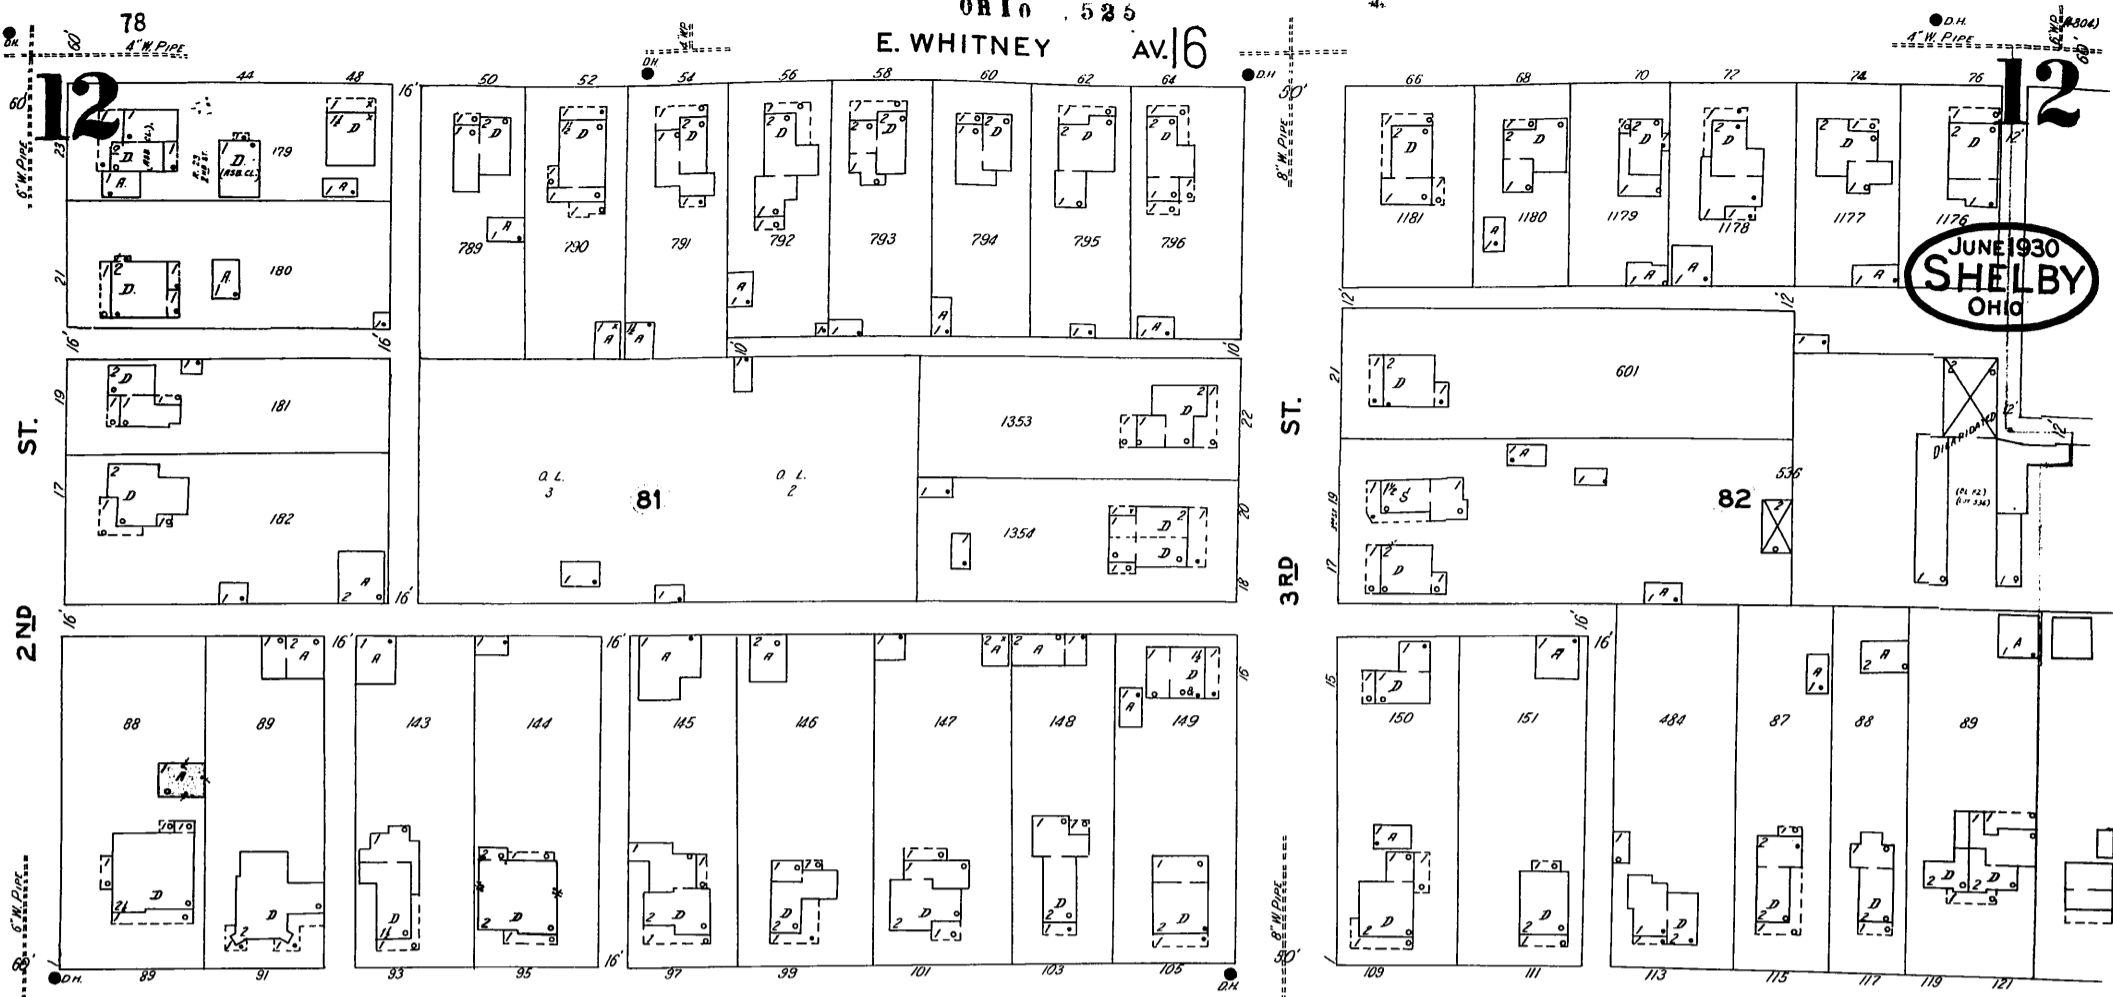

ORIO 525

E. WHITNEY AV. 16

JUNE 1930
SHELBY
OHIO

E. MAIN

SCALE 50 FT TO ONE INCH
Copyright 1930 by the Sanborn Map Co.