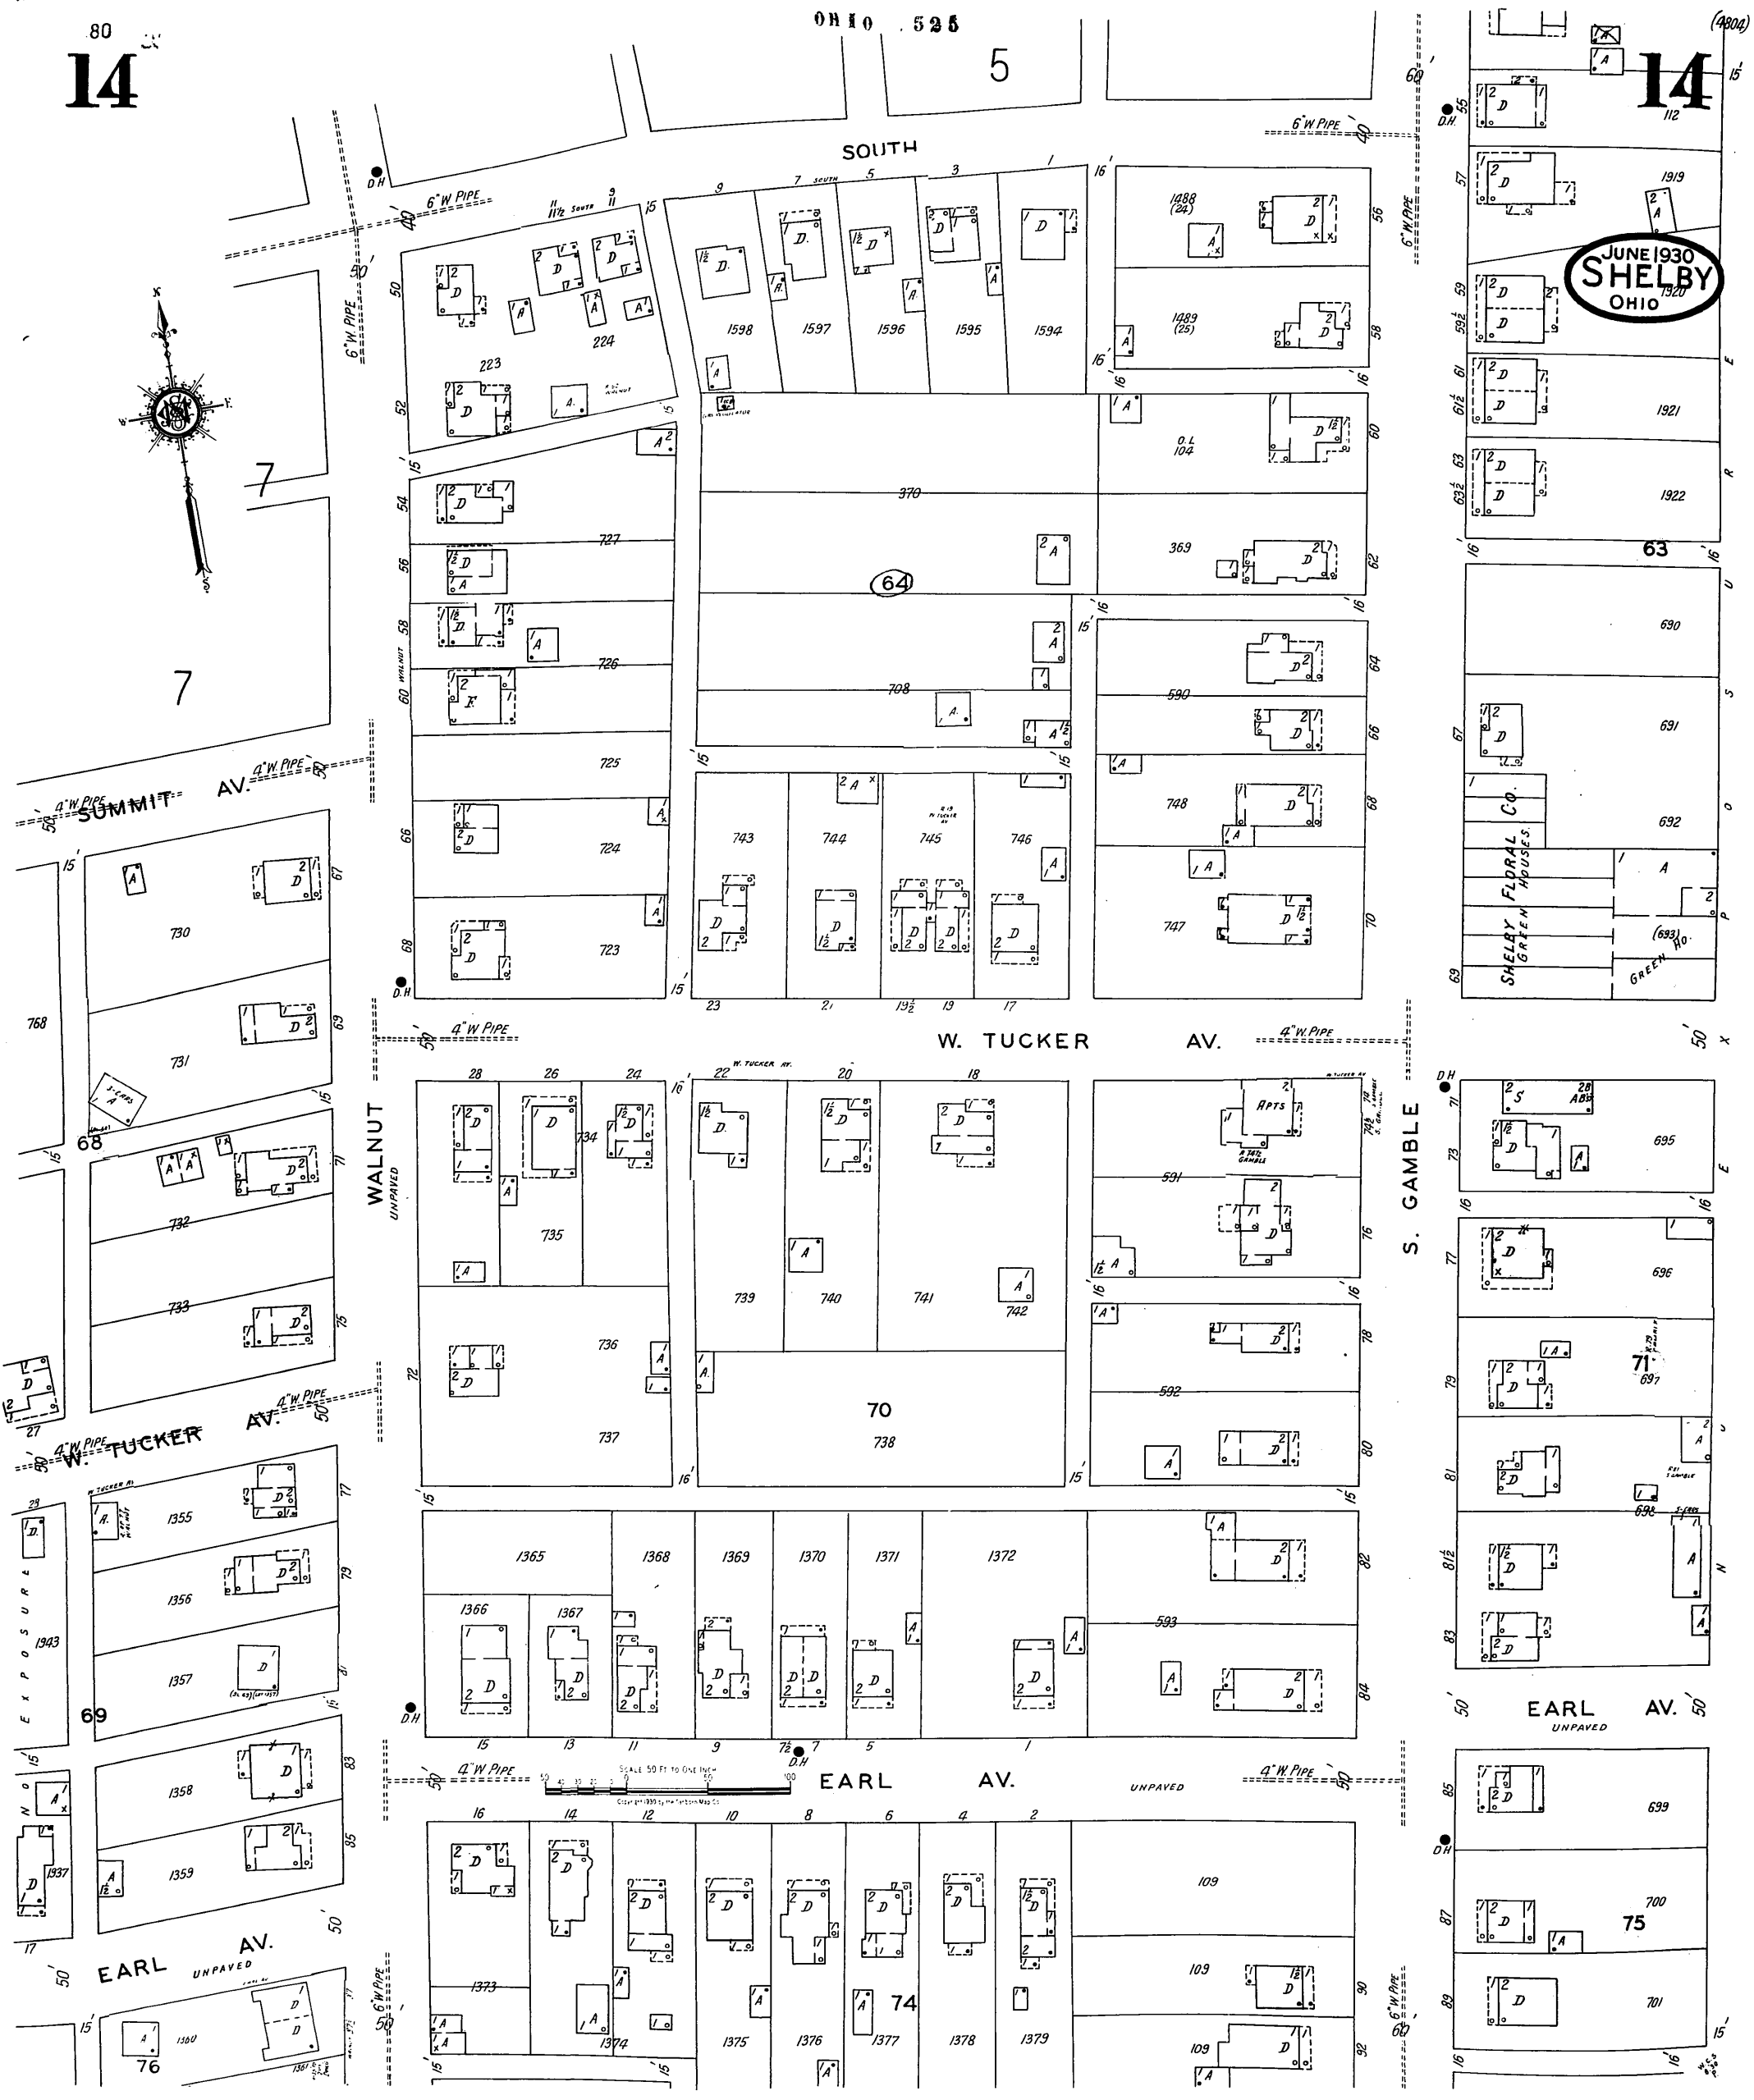

80
14

OHIO 525

5

14
112

JUNE 1930
SHELBY
OHIO

SCALE 50 FT TO ONE INCH
Copyright 1930 by the Tabor Map Co.