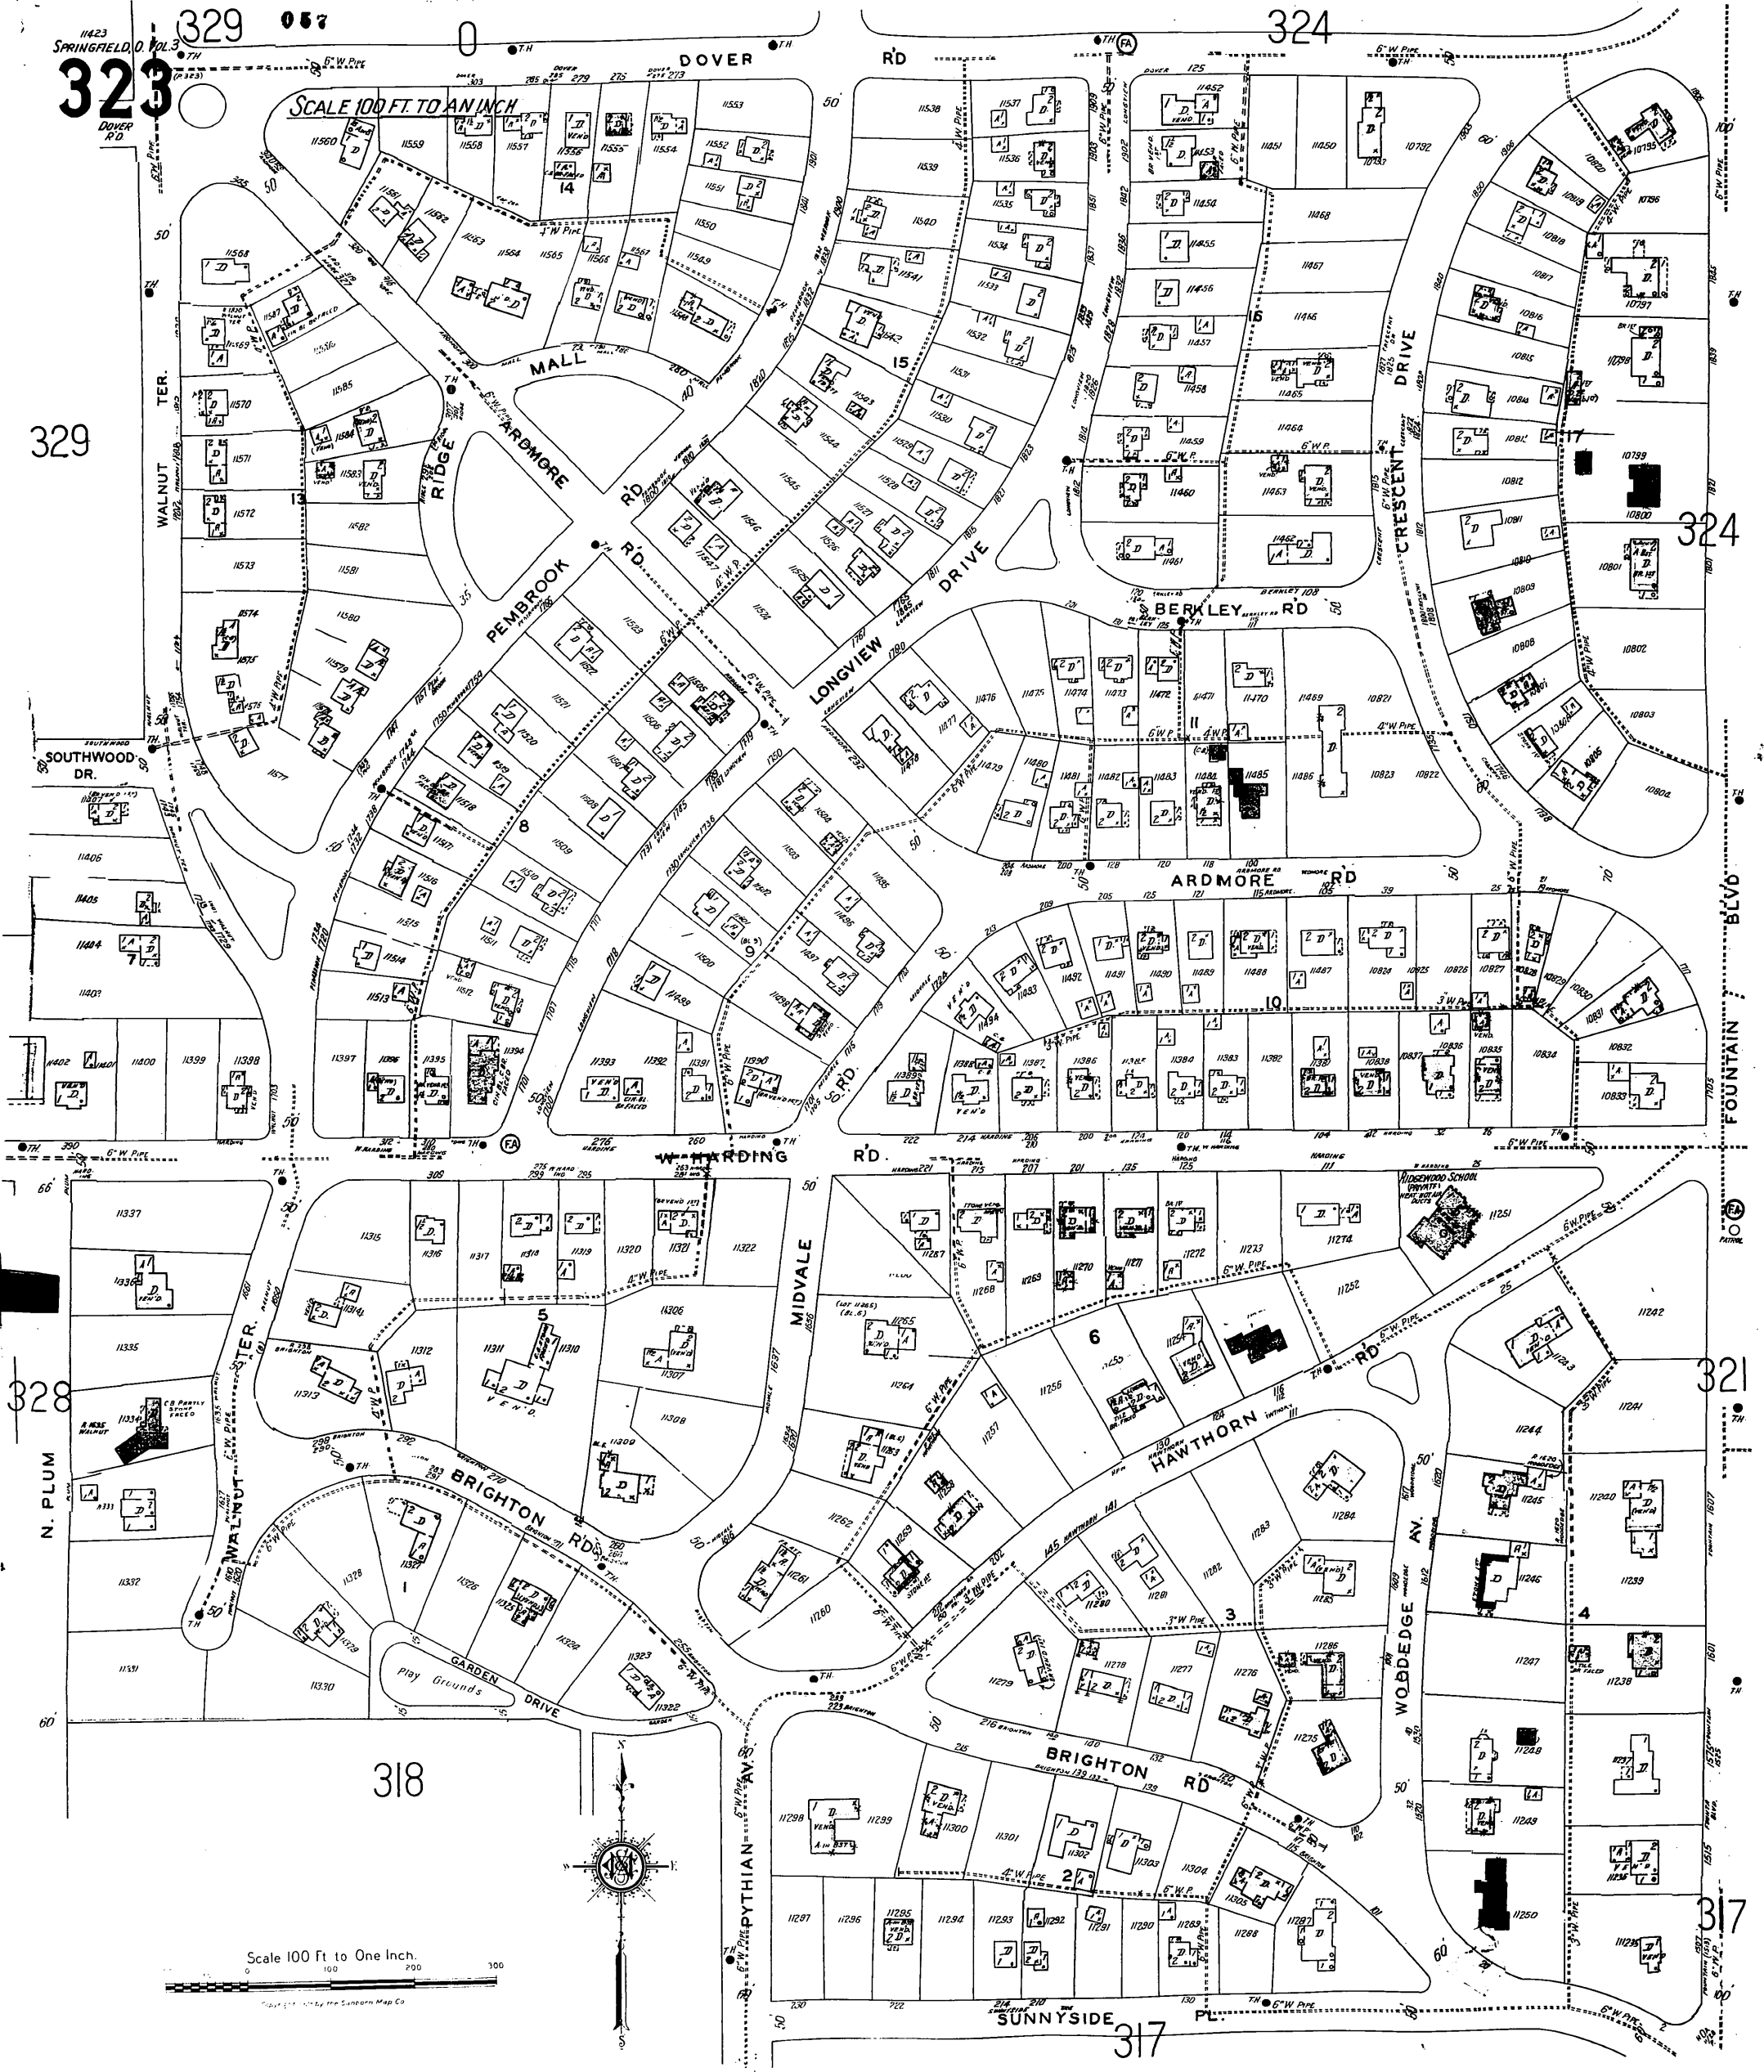

11423  
SPRINGFIELD, O. VOL. 3  
**323**  
DOVER RD

329 057

324

DOVER

SCALE 100 FT. TO AN INCH

329

324

Scale 100 Ft. to One Inch.

Copyright 1914 by the Sanford Map Co.