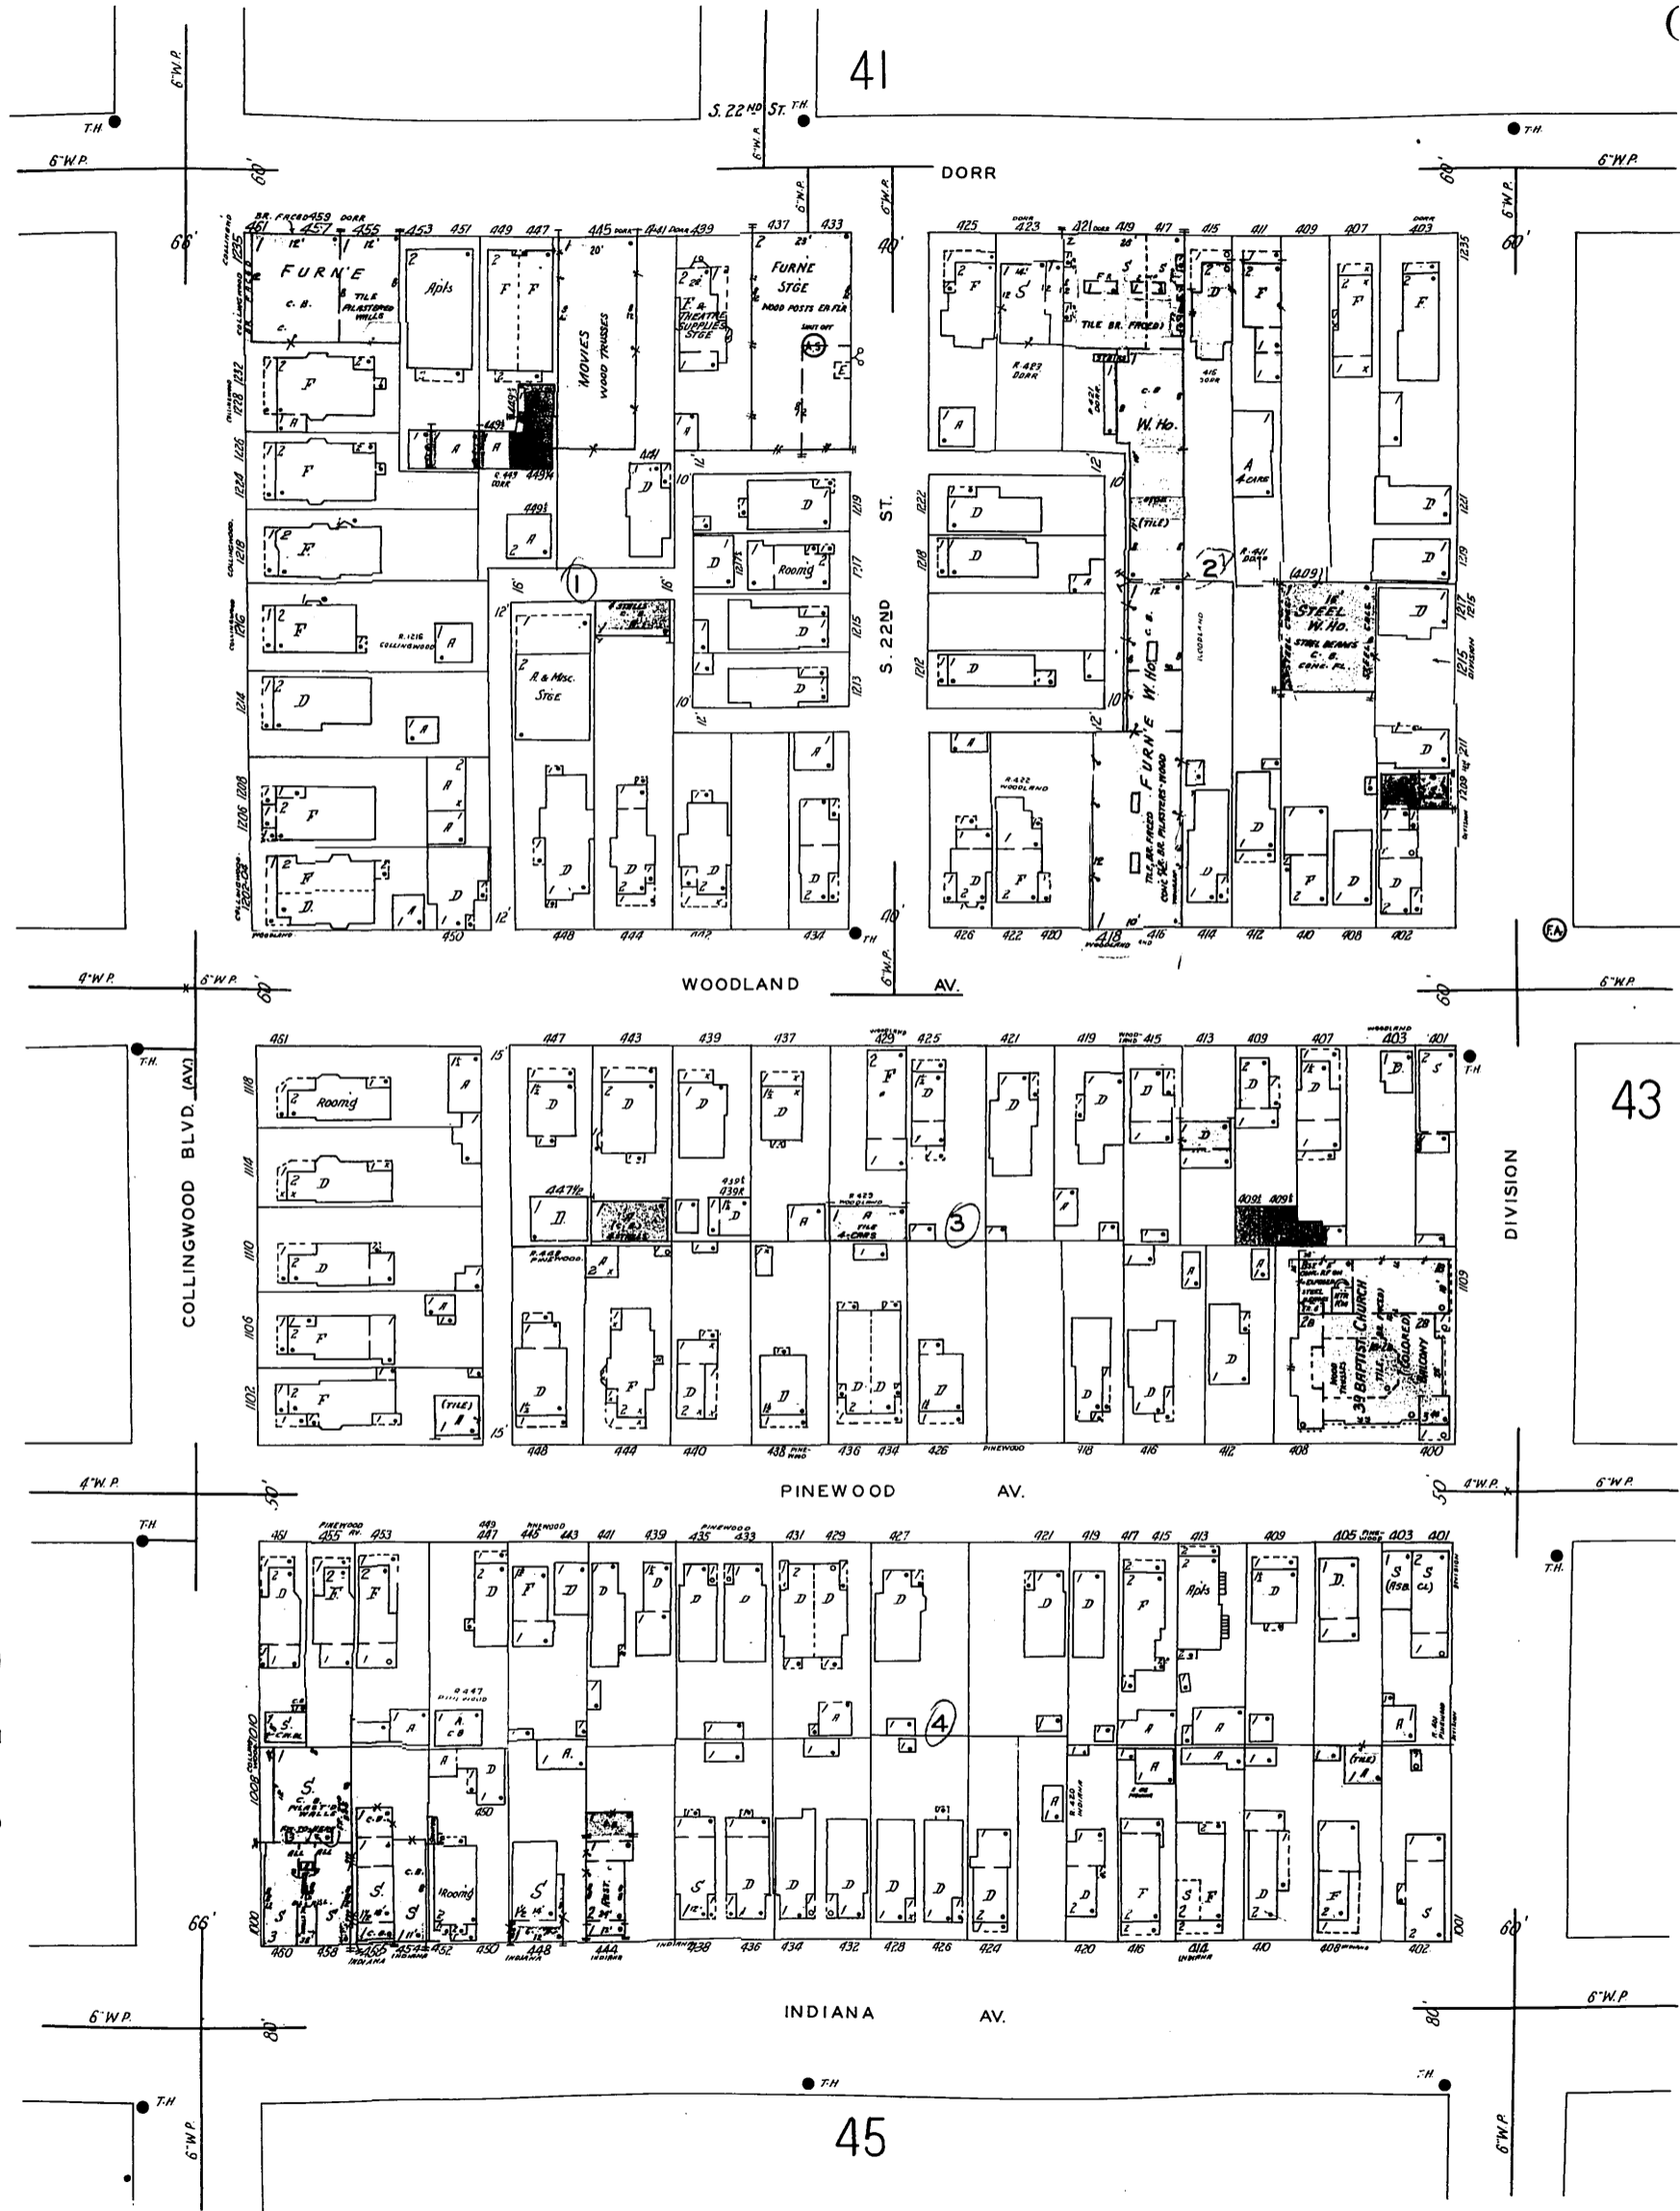

S E E V O L U M E T H R E E

SCALE 50 FT TO ONE INCH  
Copyright 1918 by the Seaborn Map Co.