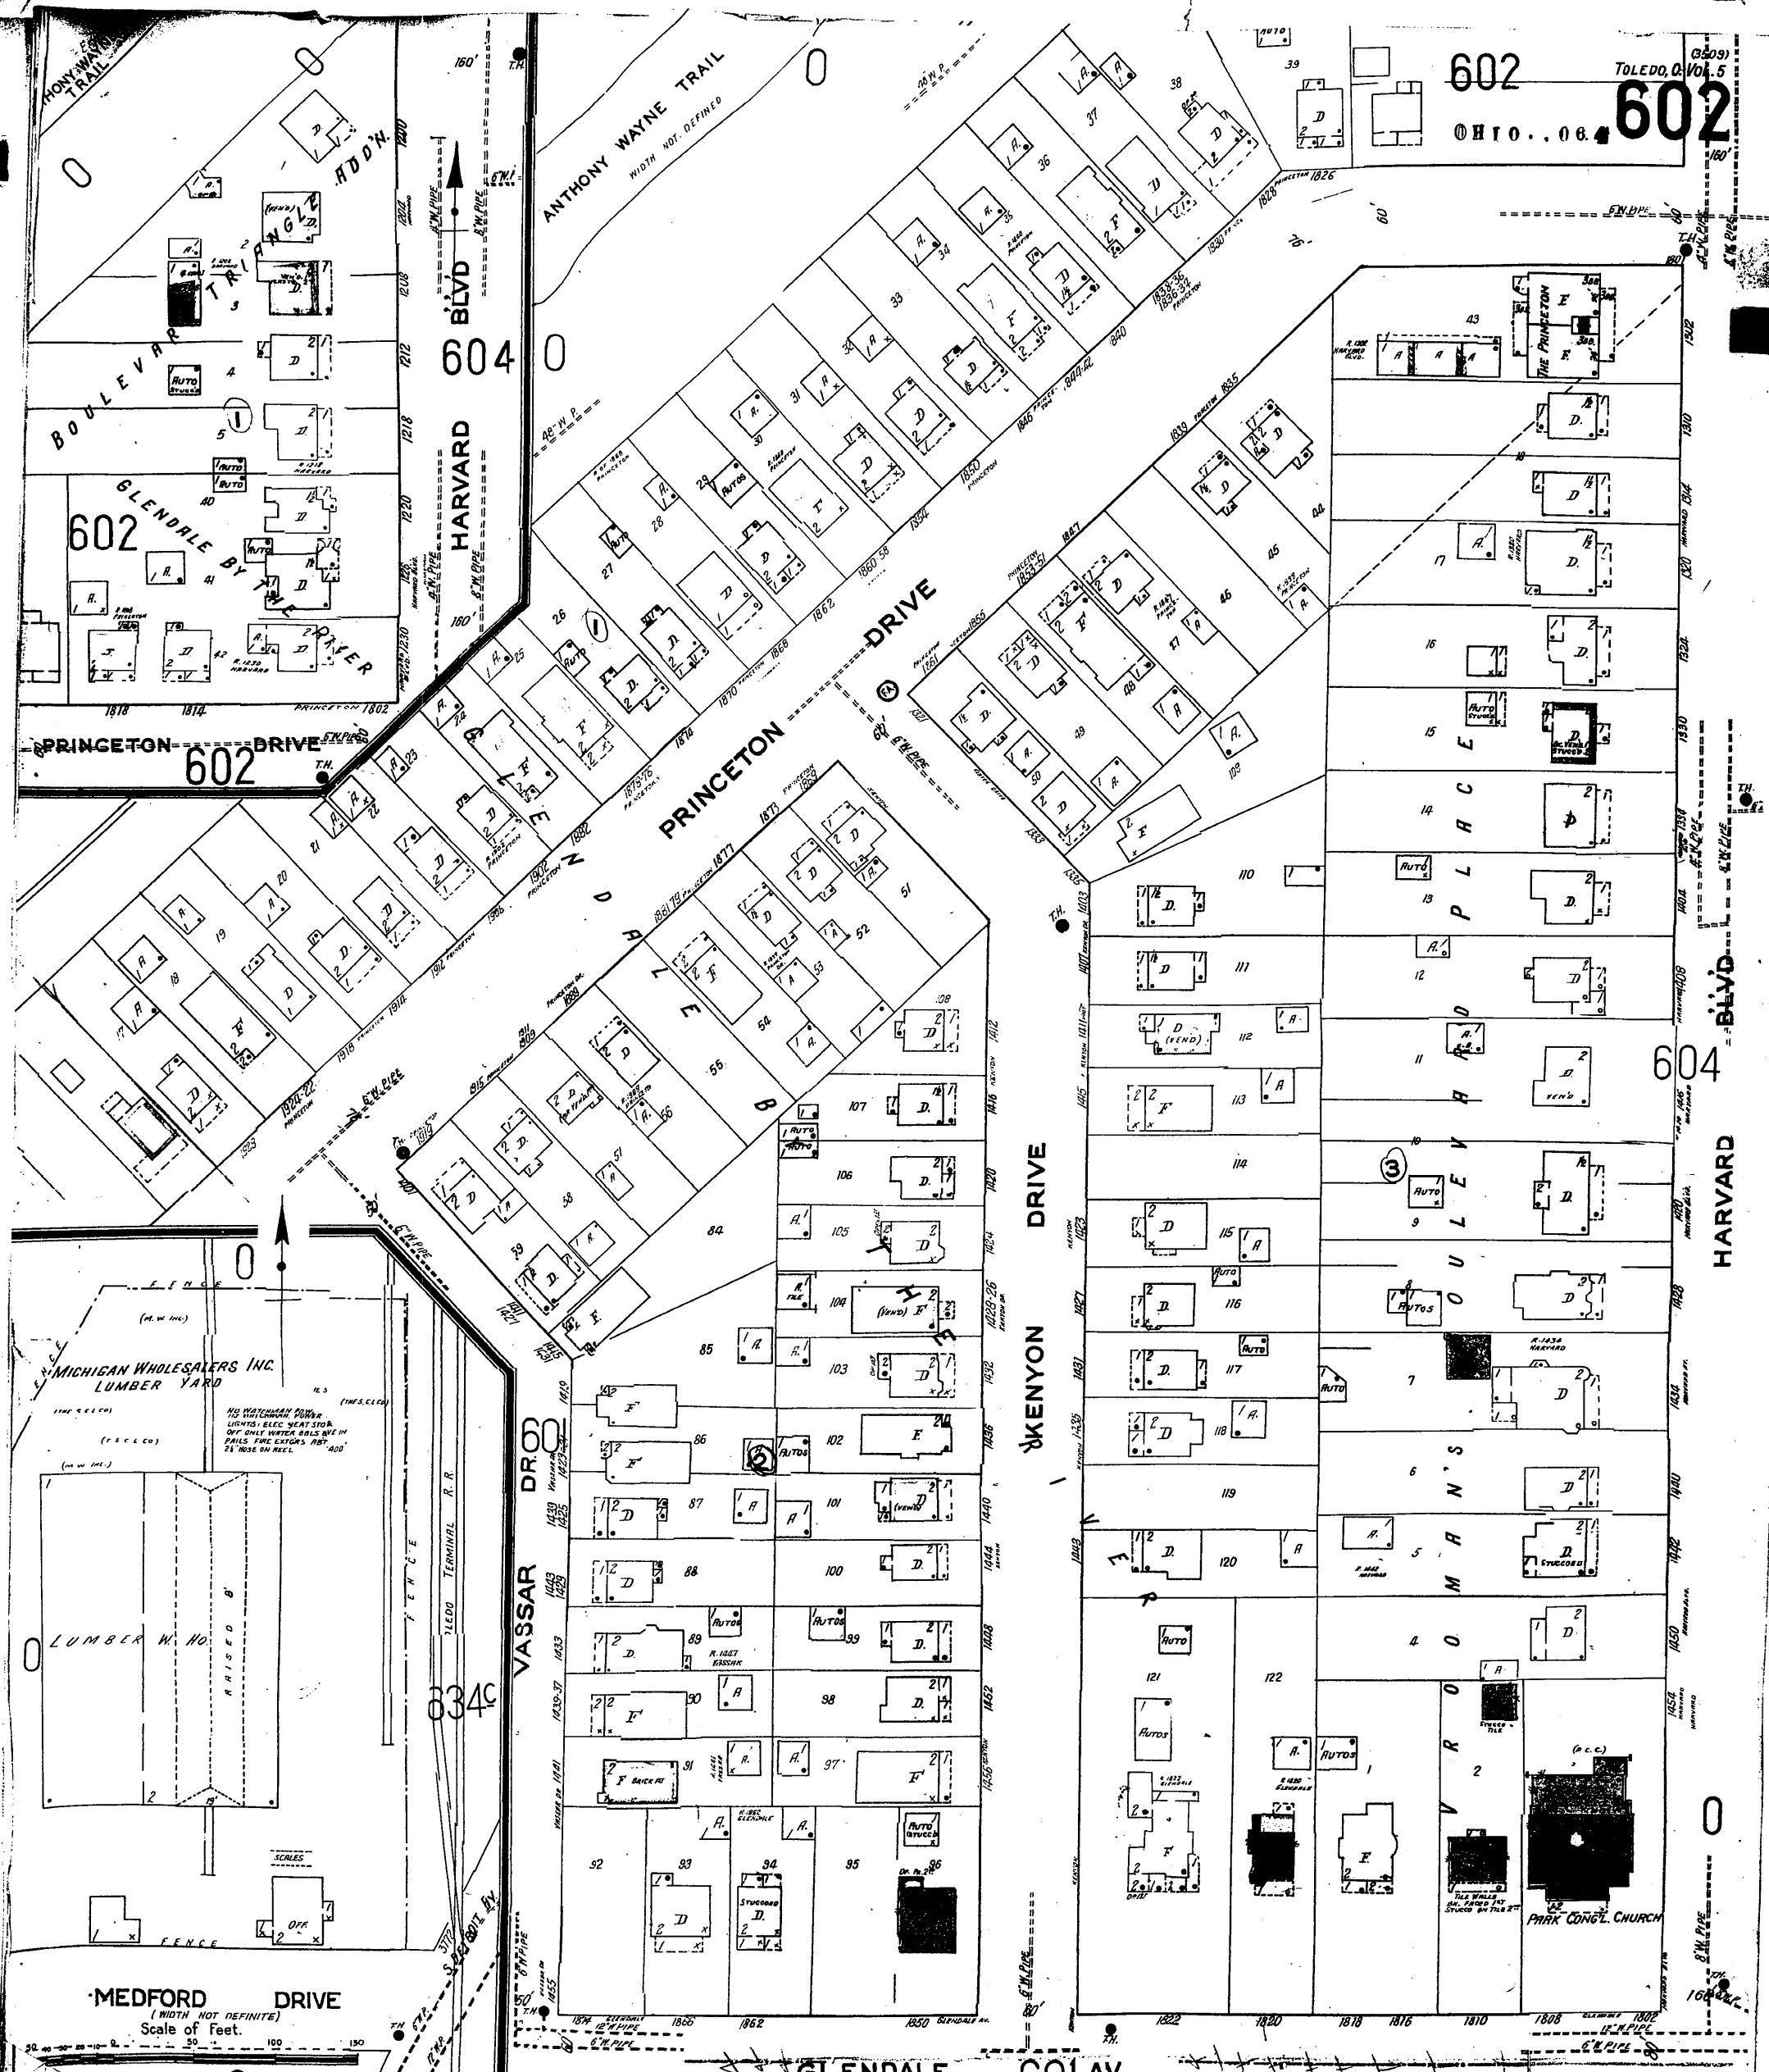

602 TOLEDO, OH Vol. 5
OHIO . . . 06. 602

MICHIGAN WHOLESALE INC.
LUMBER YARD

NO WATERMAIN POWER
LIGHTS, ELEC. HEAT STOK.
OFF ONLY WATER OBLS ARE IN
PULLS FIRE EXTING. HBY
24 HOSE ON REEL

LUMBER W. HO.
RAISED 8'

SCALE

FENCE

OFF

MEDFORD DRIVE
(WIDTH NOT DEFINITE)
Scale of Feet.

PARK CONG. CHURCH

GLENDALE 601 AV.