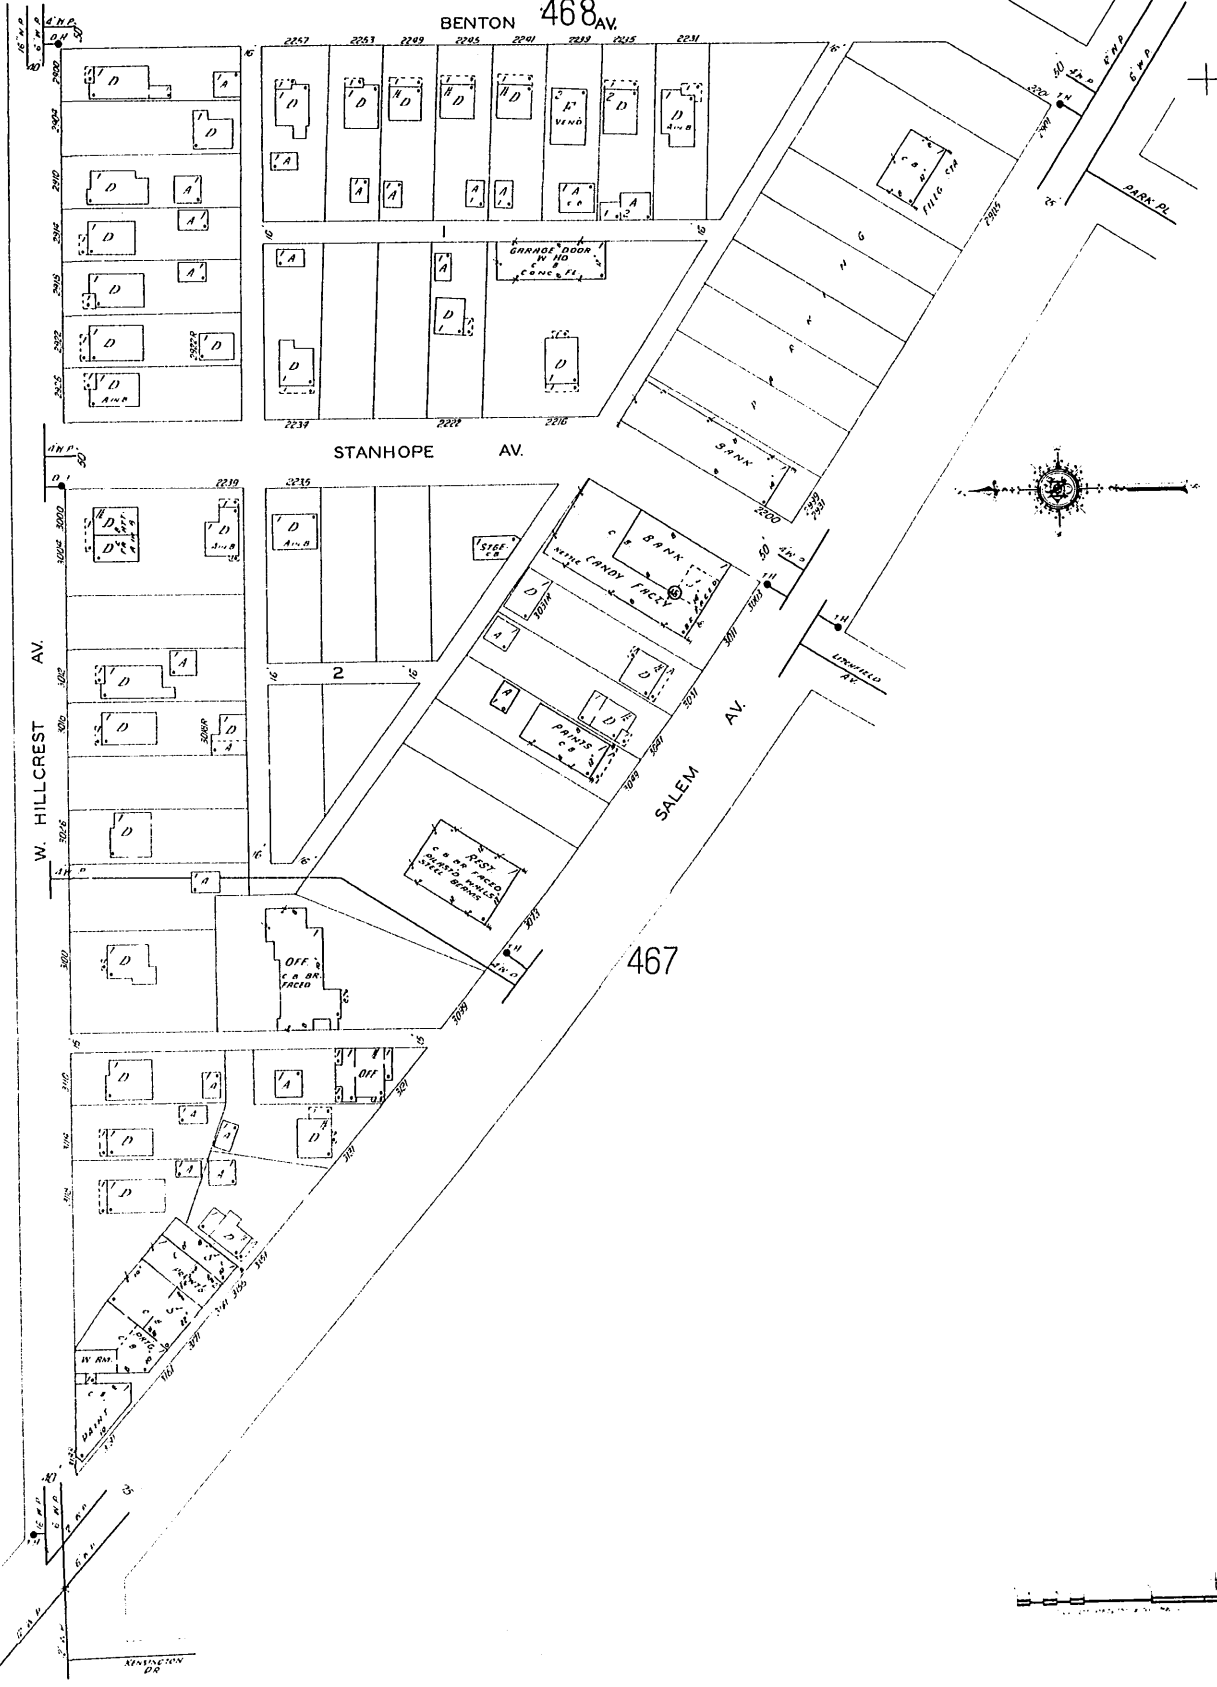

BENTON 468 AV.

MIAMI VALLEY GOLF CLUB